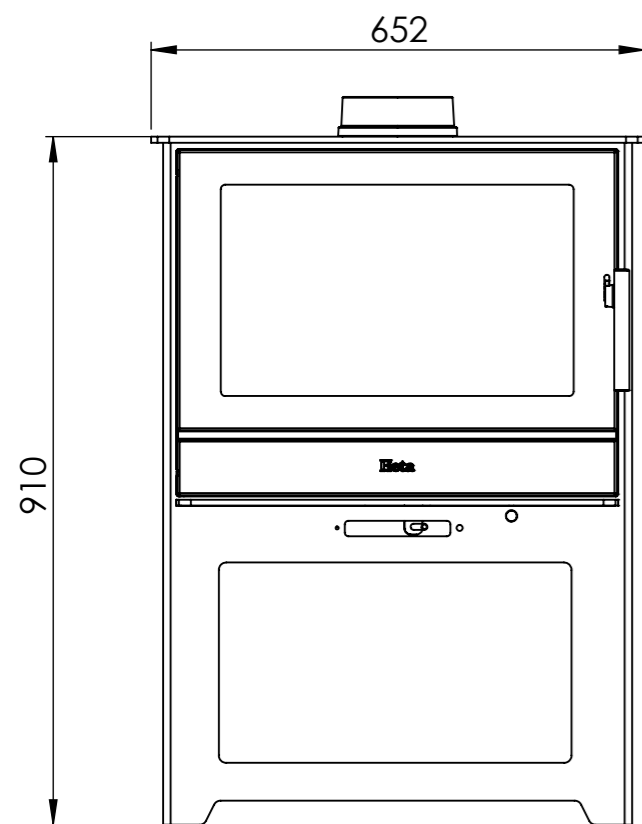

Serie	Inspire
Description	Inspire 55H

* 150 mm with insulation/ shielding of the flue gas connector