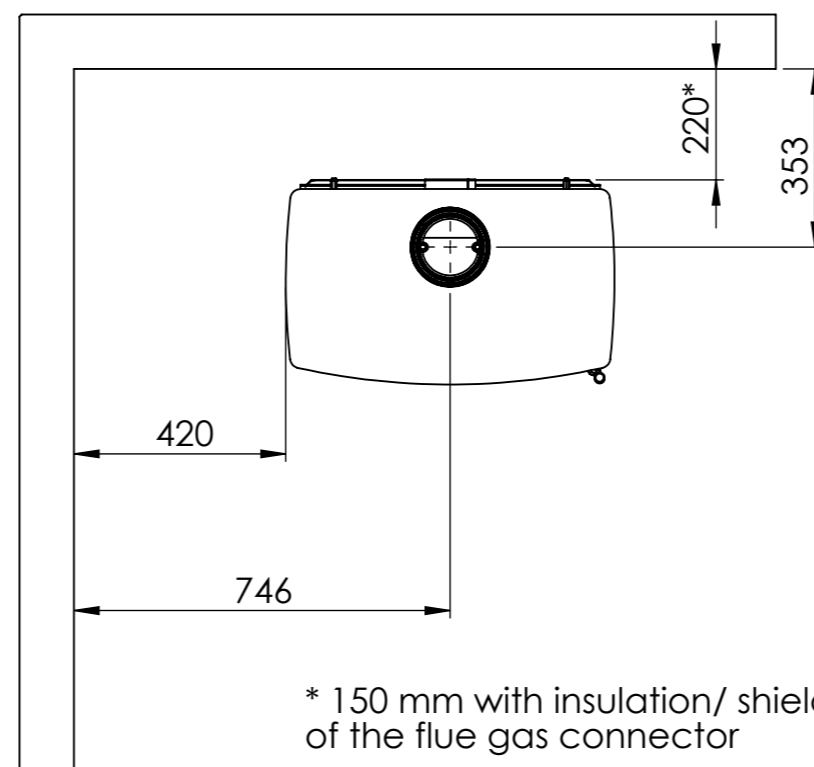

Serie	Inspire
Description	Inspire 55H

* 150 mm with insulation/ shielding of the flue gas connector