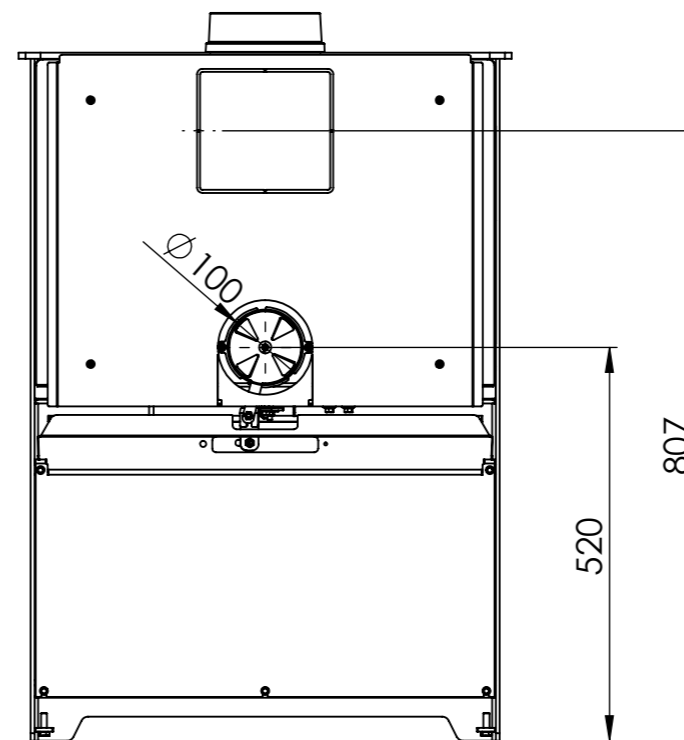

Serie	Inspire
Description	Inspire 55H

* 150 mm with insulation/ shielding of the flue gas connector