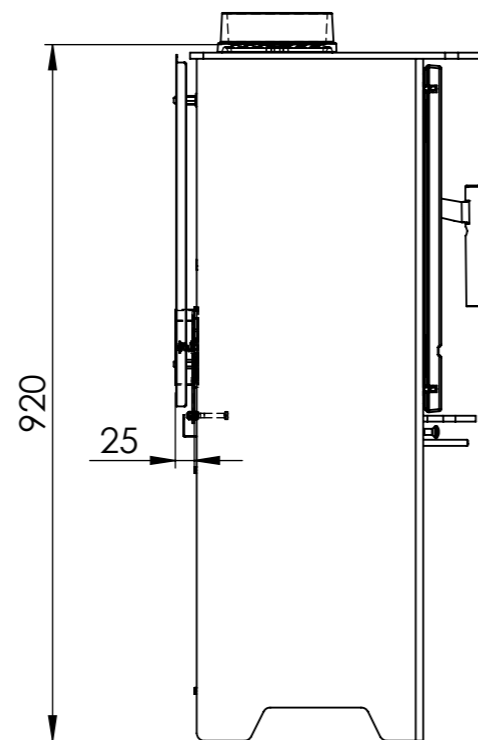

Serie	Inspire
Description	Inspire 55H

* 150 mm with insulation/ shielding of the flue gas connector