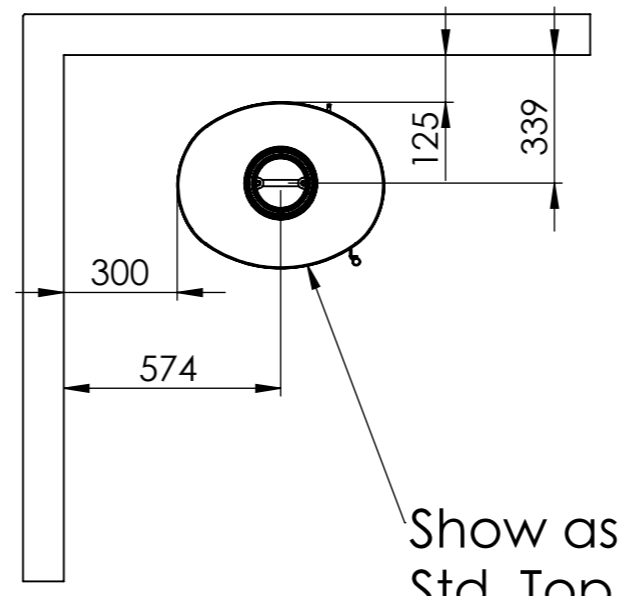

Serie	Scan-Line 800 series
Description	Scan-Line 830B

Show as Std. Top

Show as High Top

	<b>A</b>	<b>B</b>
Std. Top	1607	440
High Top	1639	445