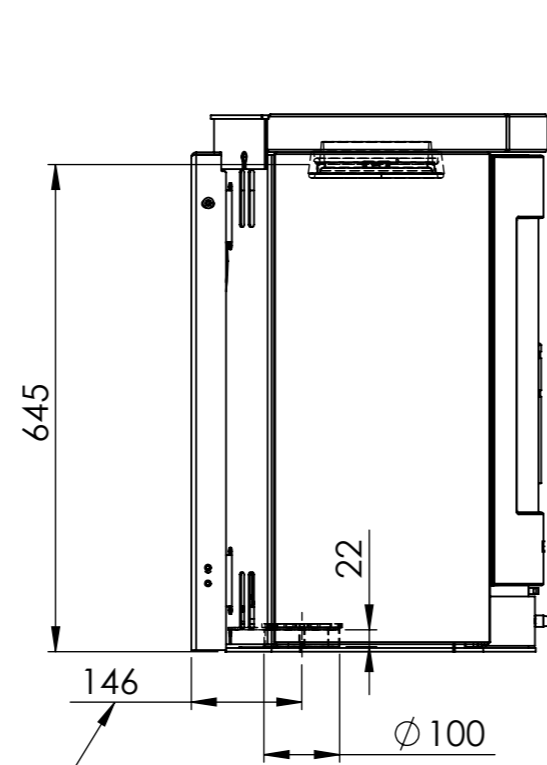

Serie	Scan-Line 800 series
Description	Scan-Line 850 ceramic wall hanging

Possibility of External fresh air from below