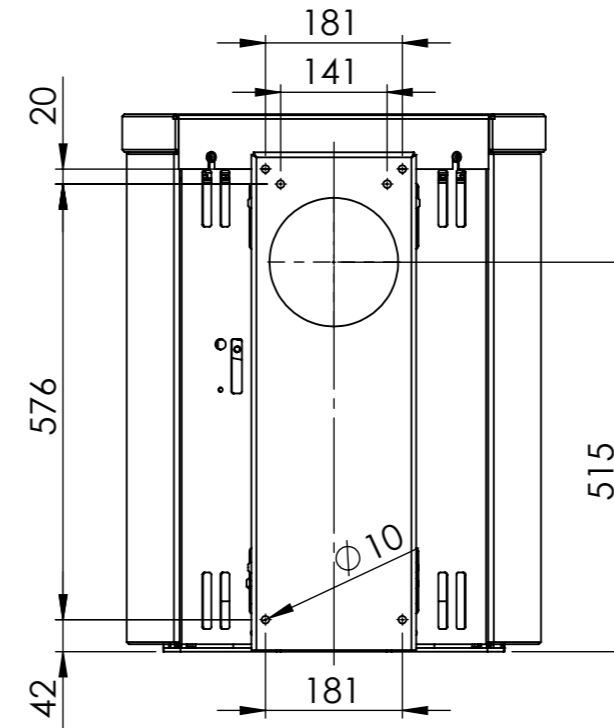

Serie	Scan-Line 800 series
Description	Scan-Line 850 ceramic wall hanging

Possibility of External fresh air from below