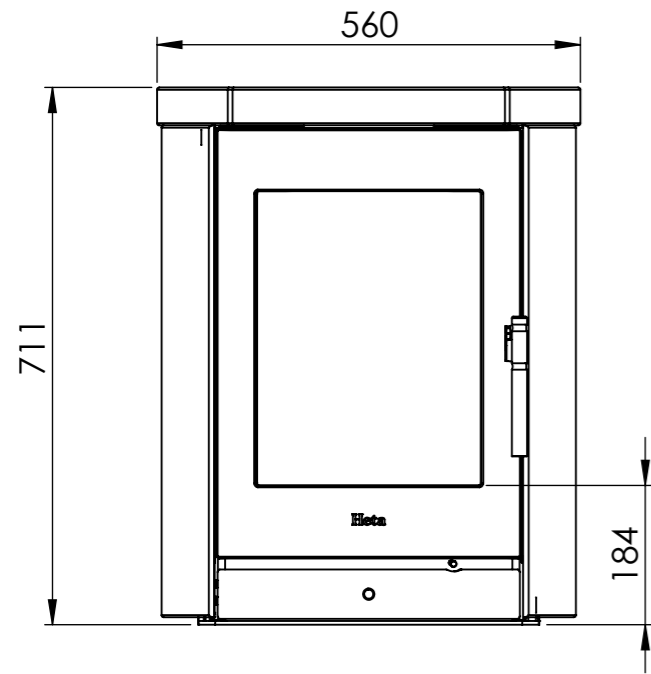

Serie	Scan-Line 800 series
Description	Scan-Line 850 ceramic wall hanging

Possibility of External fresh air from below