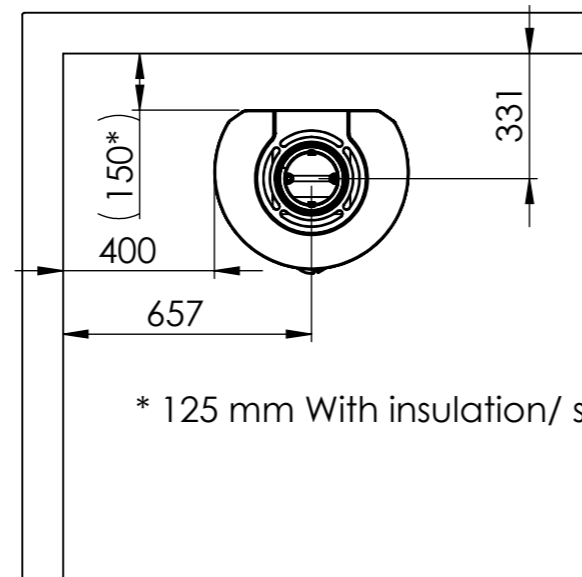

Serie	Scan-Line 900
Description	Baking oven steel / stone Side windows

The same data applies to
Scan-Line 900B with glass front

	Casted top	Stone
H	1491	1511

* 125 mm With insulation/ shielding of the flue gas connector