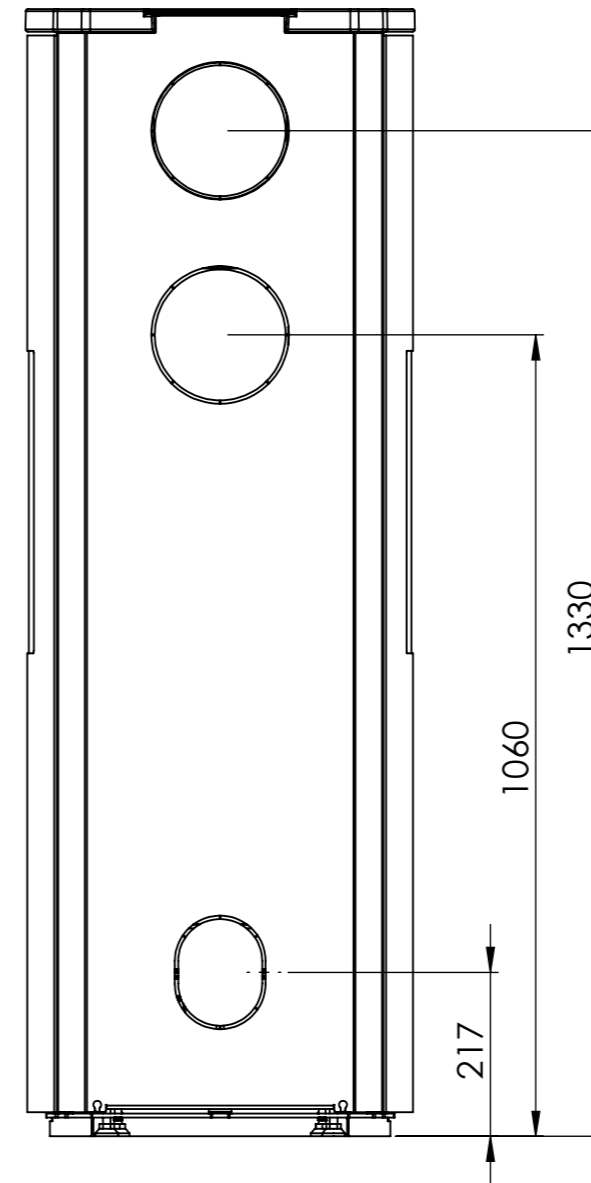

Serie	Scan-Line 900
Description	Baking oven steel / stone Side windows

The same data applies to
Scan-Line 900B with glass front

	Casted top	Stone
H	1491	1511

* 125 mm With insulation/ shielding of the flue gas connector