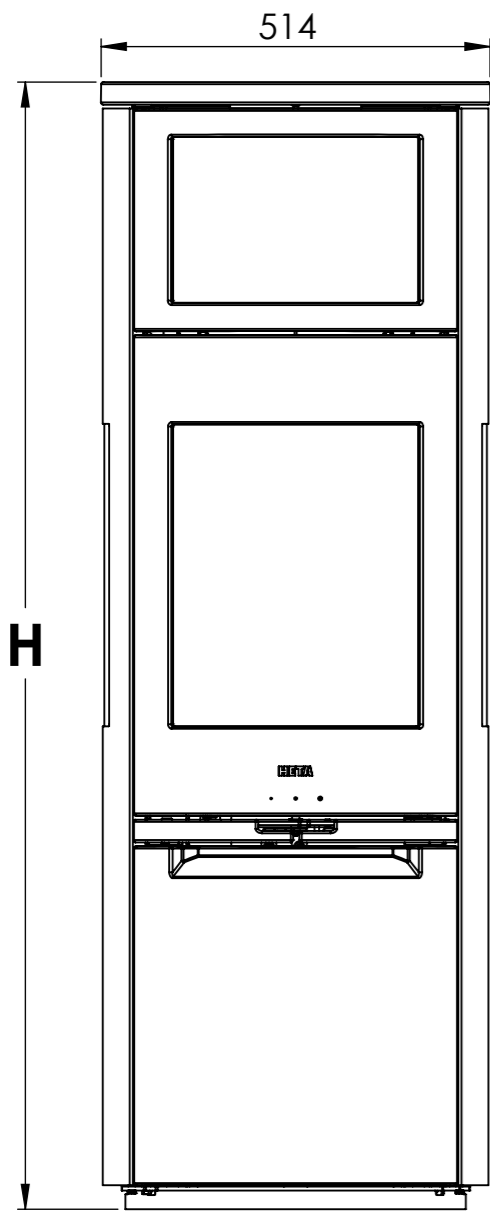

Serie	Scan-Line 900
Description	Baking oven steel / stone Side windows

The same data applies to
Scan-Line 900B with glass front

	Casted top	Stone
H	1491	1511

* 125 mm With insulation/ shielding of the flue gas connector