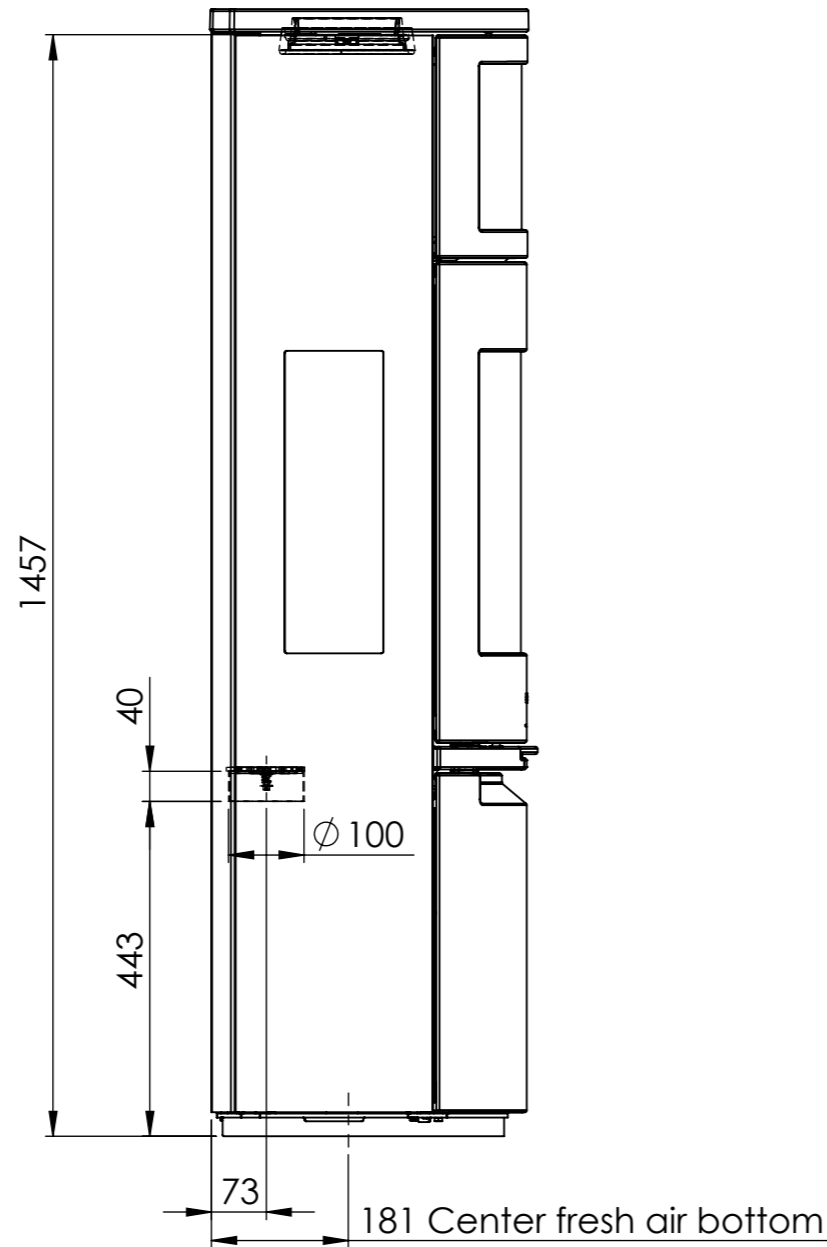

Serie	Scan-Line 900
Description	Baking oven steel / stone Side windows

The same data applies to
Scan-Line 900B with glass front

	Casted top	Stone
H	1491	1511

* 125 mm With insulation/ shielding of the flue gas connector