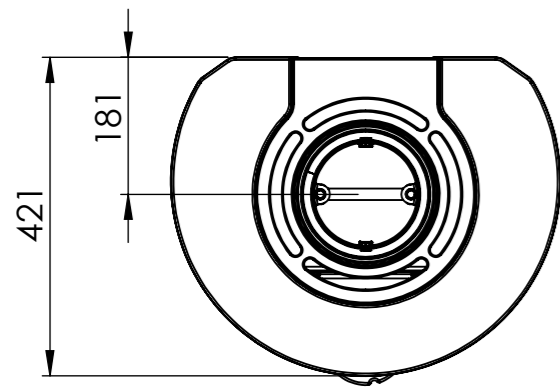

Serie	Scan-Line 900
Description	Baking oven steel / stone Side windows

The same data applies to
Scan-Line 900B with glass front

	Casted top	Stone
H	1491	1511

* 125 mm With insulation/ shielding of the flue gas connector