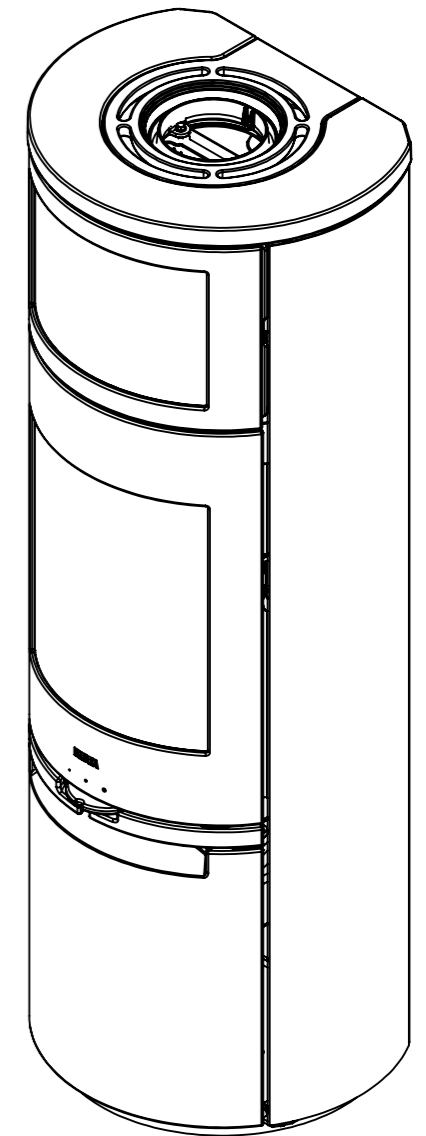

Serie	Scan-Line 900IT
Description	Baking oven steel / stone

The same data applies to Scan-Line 900ITB with glass front

	Casted top	Stone
H	1491	1511