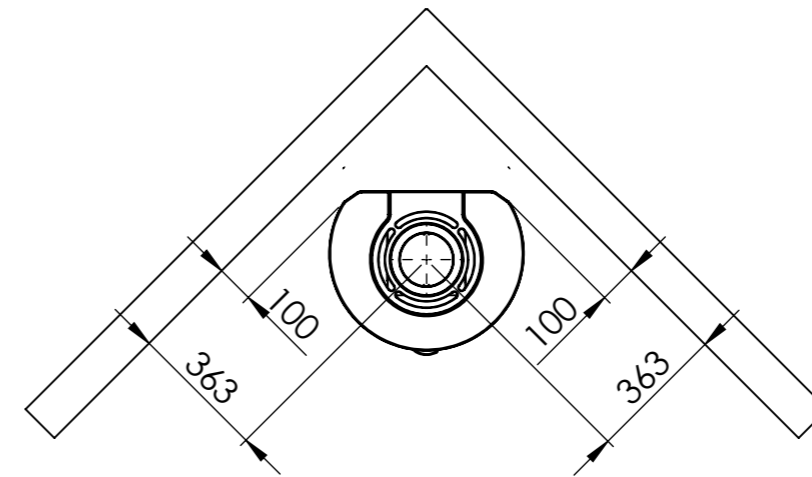

Serie	Scan-Line 900IT
Description	Baking oven steel / stone

The same data applies to Scan-Line 900ITB with glass front

	Casted top	Stone
H	1491	1511