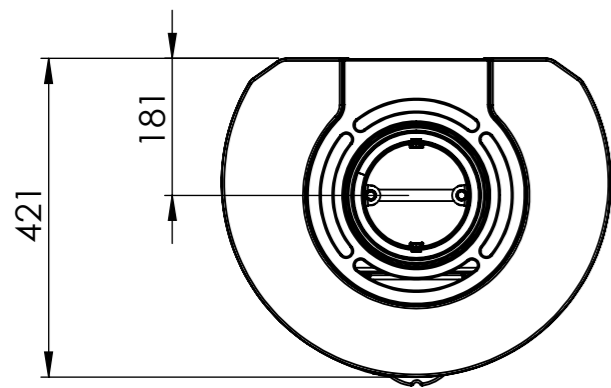

Serie	Scan-Line 900IT
Description	Baking oven steel / stone

The same data applies to Scan-Line 900ITB with glass front

	Casted top	Stone
H	1491	1511