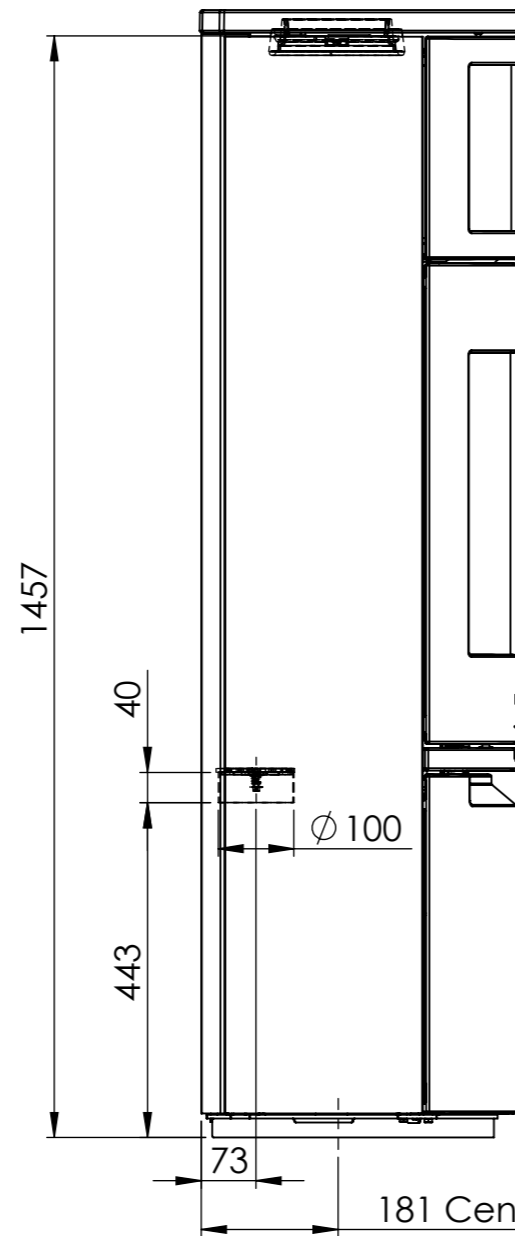

Serie	Scan-Line 900IT
Description	Baking oven steel / stone

The same data applies to Scan-Line 900ITB with glass front

	Casted top	Stone
H	1491	1511