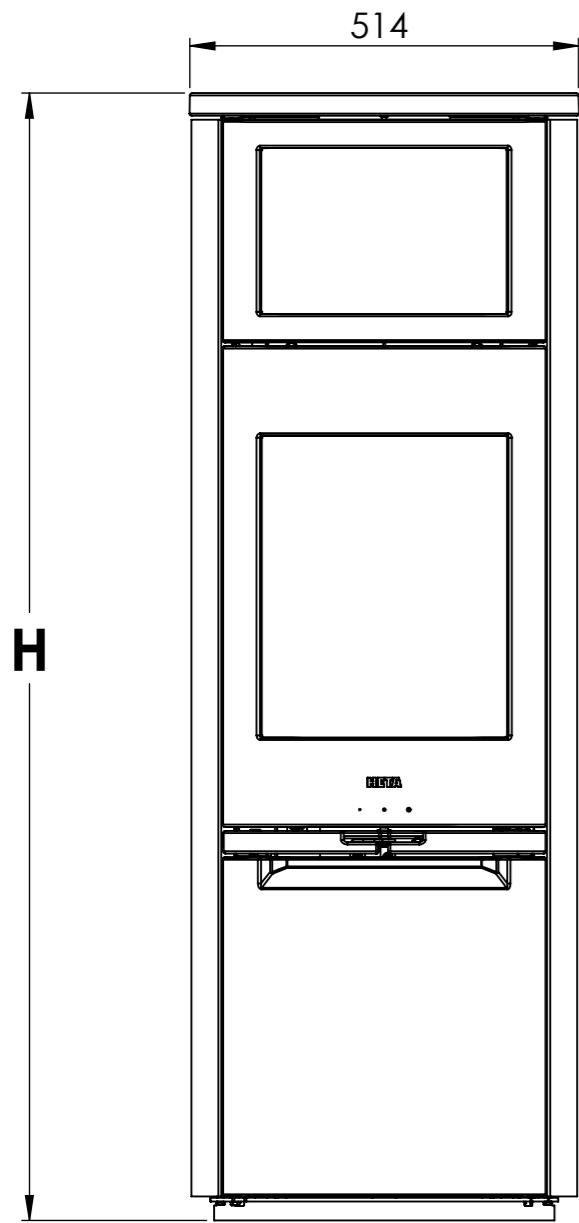

Serie	Scan-Line 900IT
Description	Baking oven steel / stone

The same data applies to Scan-Line 900ITB with glass front

	Casted top	Stone
H	1491	1511