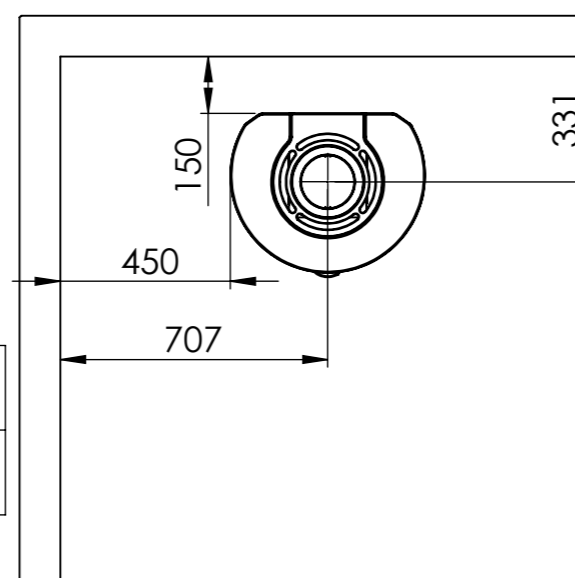

Serie	Scan-Line 900IT
Description	Baking oven steel / stone

The same data applies to Scan-Line 900ITB with glass front

	Casted top	Stone
H	1491	1511