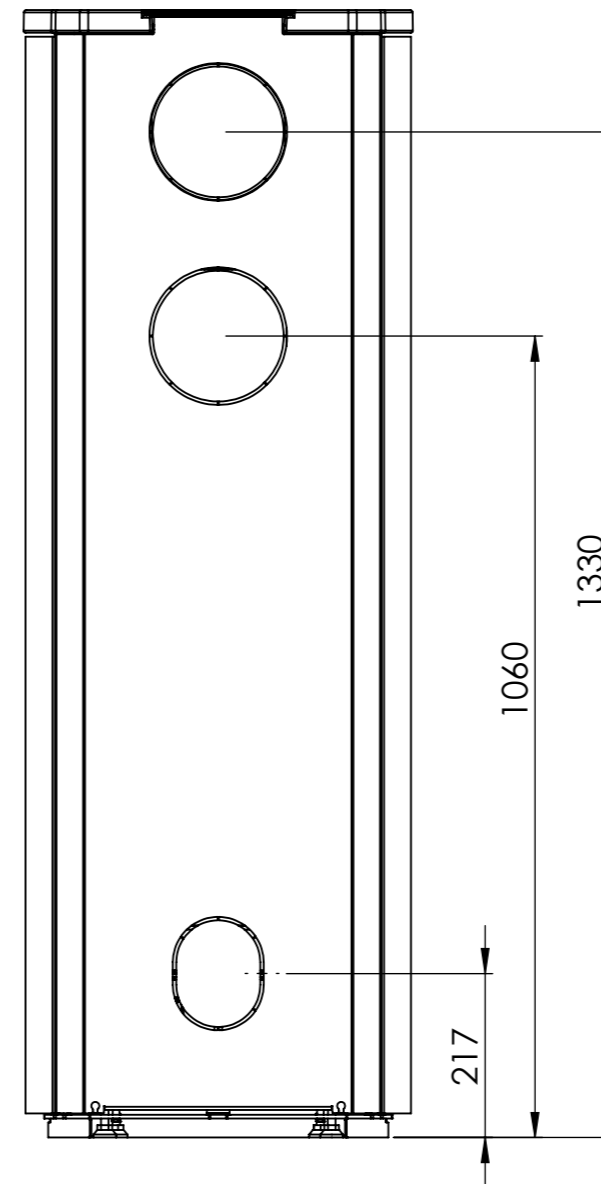

Serie	Scan-Line 900IT
Description	Baking oven steel / stone

The same data applies to Scan-Line 900ITB with glass front

	Casted top	Stone
H	1491	1511