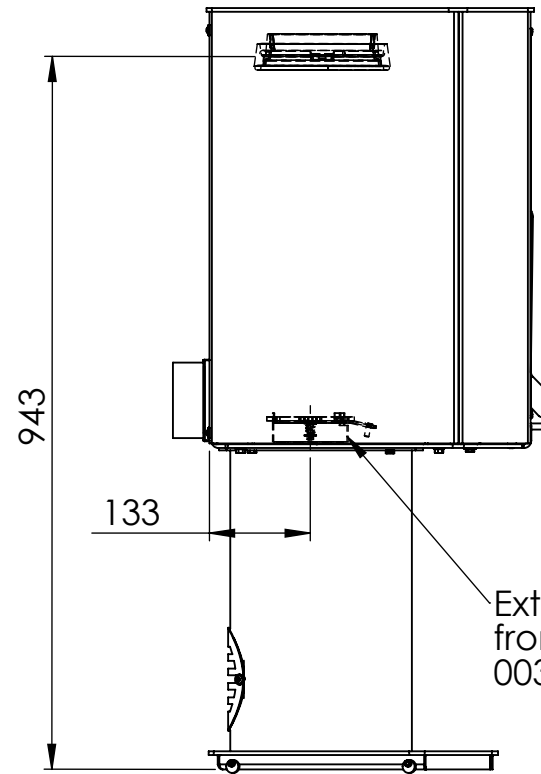

Serie	Scan-Line 95
Description	Scan-Line 95 Pederstal

External fresh air  
from below  
0032-0015

External fresh air from behind  
1511-0028 (Not included)