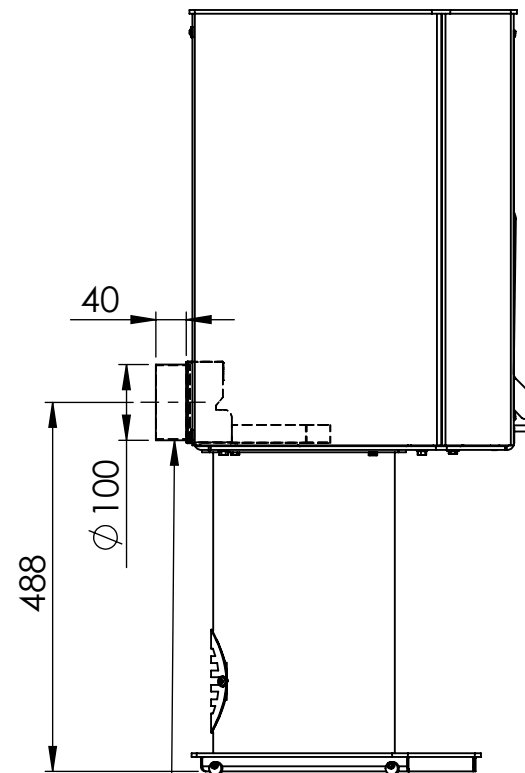

Serie	Scan-Line 95
Description	Scan-Line 95 Pederstal

External fresh air  
from below  
0032-0015

External fresh air from behind  
1511-0028 (Not included)