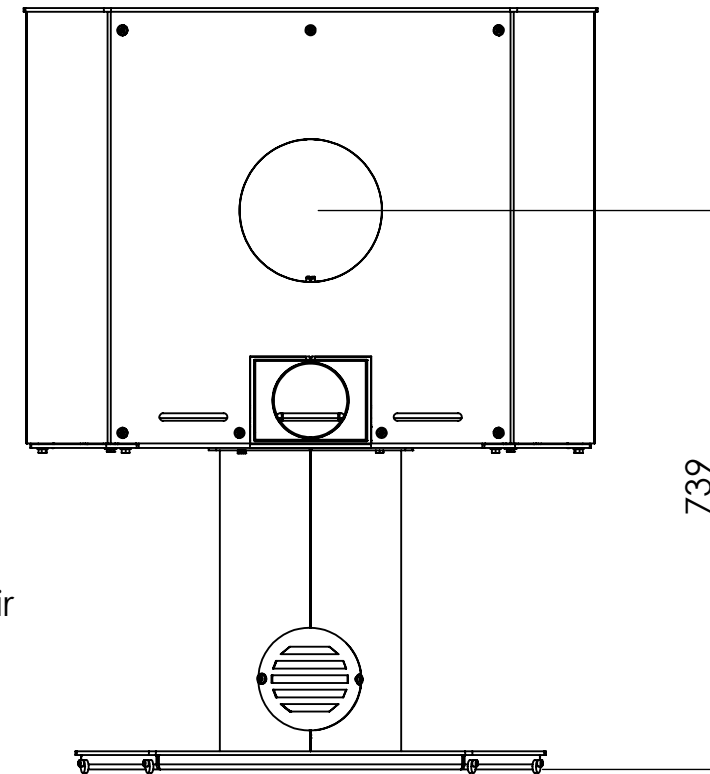

Serie	Scan-Line 95
Description	Scan-Line 95 Pederstal

External fresh air  
from below  
0032-0015

External fresh air from behind  
1511-0028 (Not included)