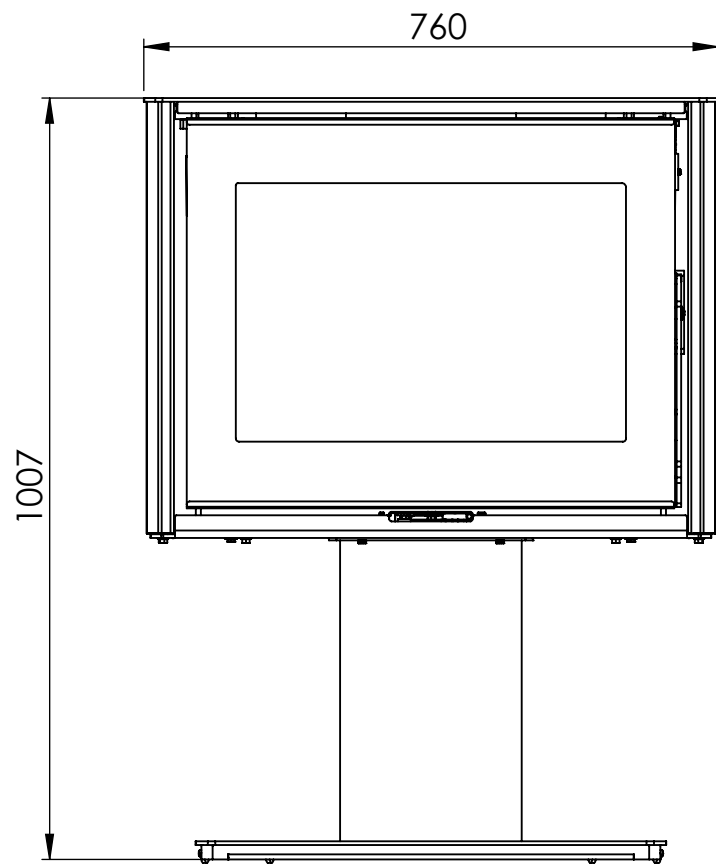

Serie	Scan-Line 95
Description	Scan-Line 95 Pederstal

External fresh air  
from below  
0032-0015

External fresh air from behind  
1511-0028 (Not included)