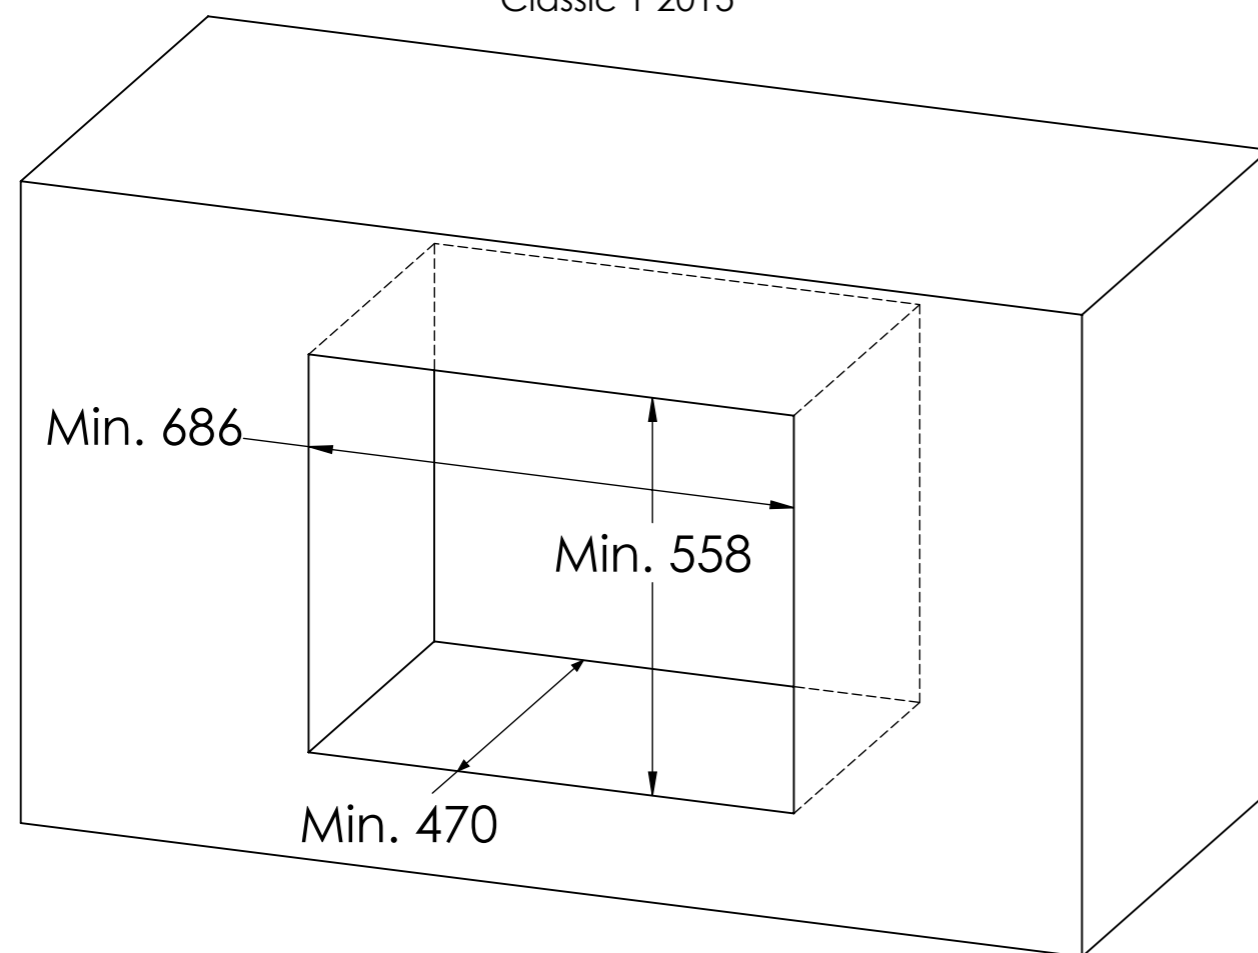

Serie	Scan-Line Classic
Description	Builders Opening dimension

Builders Opening dimension minimum:  
Classic 1 2015

Builders Opening dimension minimum:  
Classic 2 2015