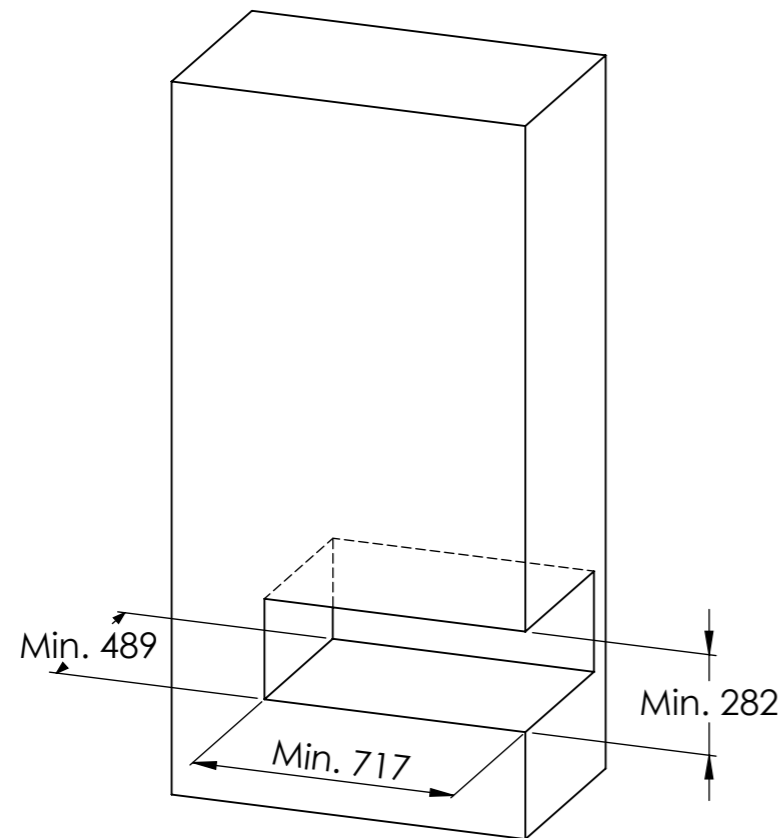

Prestige A Log store with frame

DK  
 Murhuls mål:  
 EN  
 Builders hole measurment  
 DE  
 Lichtmaß im Mauerwerk  
 SE  
 Anslutningshål

Prestige BL Log store with frame

**!! Important !!**  
 The frame must be assembled on the Prestige and Log store during installation. Make sure the frames are flush all the way around, and remember to make room for building materials, plaster, tiles and or paint.