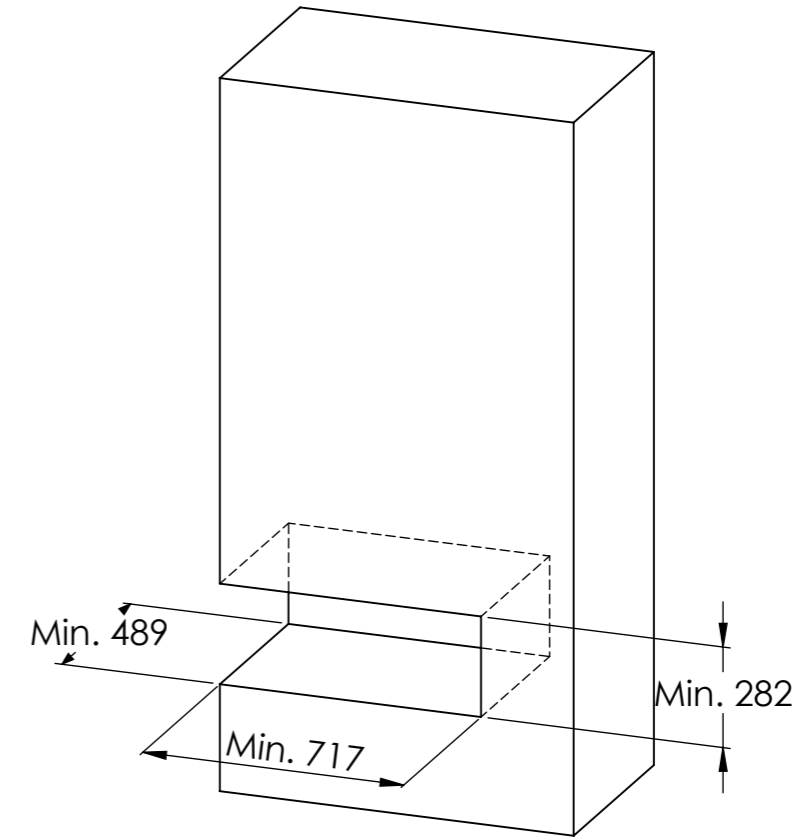

Prestige A Log store with frame

DK  
 Murhuls mål:  
 EN  
 Builders hole measurment  
 DE  
 Lichtmaß im Mauerwerk  
 SE  
 Anslutningshål

Prestige BL Log store with frame

**!! Important !!**  
 The frame must be assembled on the Prestige and Log store during installation. Make sure the frames are flush all the way around, and remember to make room for building materials, plaster, tiles and or paint.