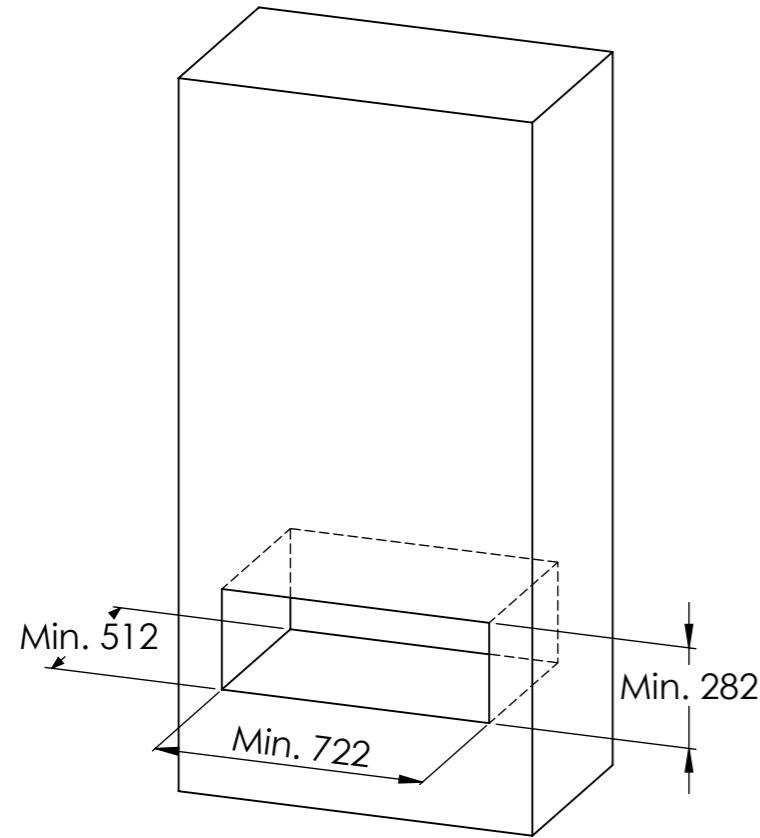

Prestige A Log store with frame

DK  
 Murhuls mål:  
 EN  
 Builders hole measurment  
 DE  
 Lichtmaß im Mauerwerk  
 SE  
 Anslutningshål

Prestige BL Log store with frame

**!! Important !!**  
 The frame must be assembled on the Prestige and Log store during installation. Make sure the frames are flush all the way around, and remember to make room for building materials, plaster, tiles and or paint.