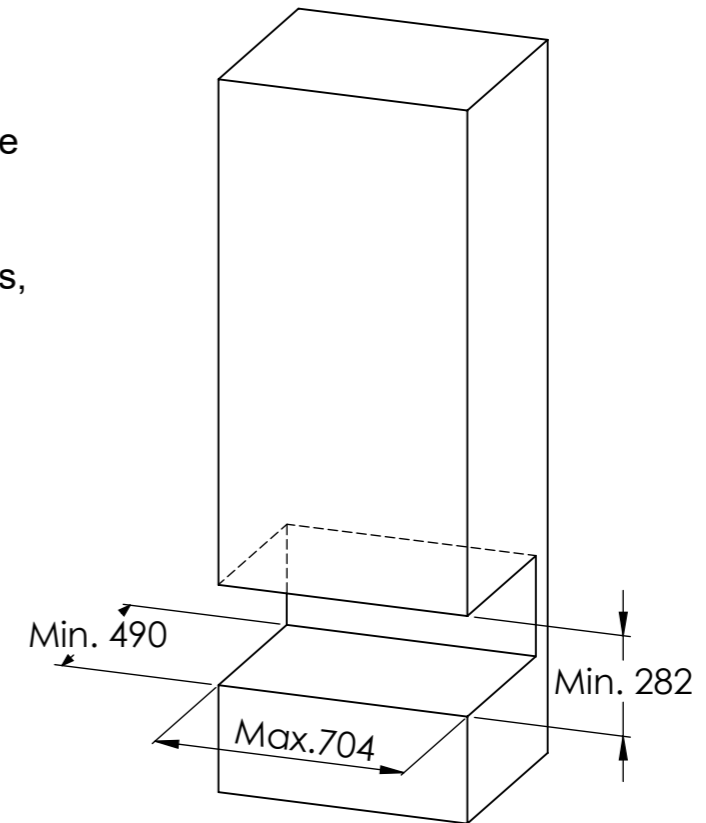

Prestige C Log store with frame