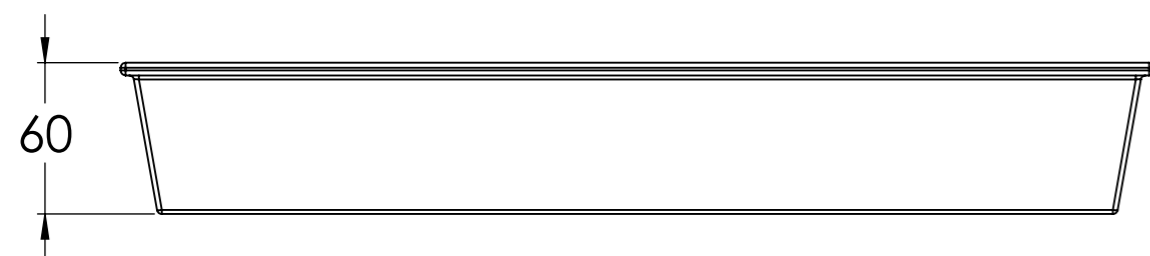

Serie	Pan for baking stove
Description	410 x 265 x 60 (0050-0305)

Pan to the following baking stove:

- Icon-Line Eclipse XL series
- Scan-Line 1000 series