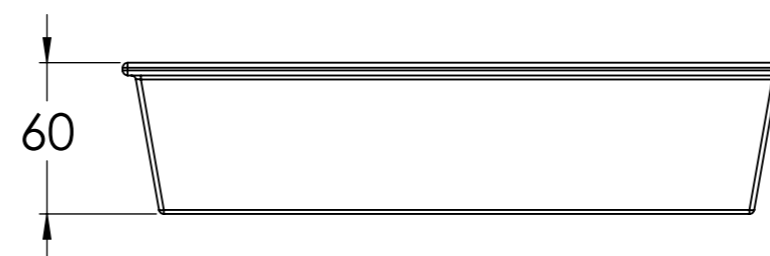

Serie	Pan for baking stove
Description	410 x 265 x 60 (0050-0305)

Pan to the following baking stove:

- Icon-Line Eclipse XL series
- Scan-Line 1000 series