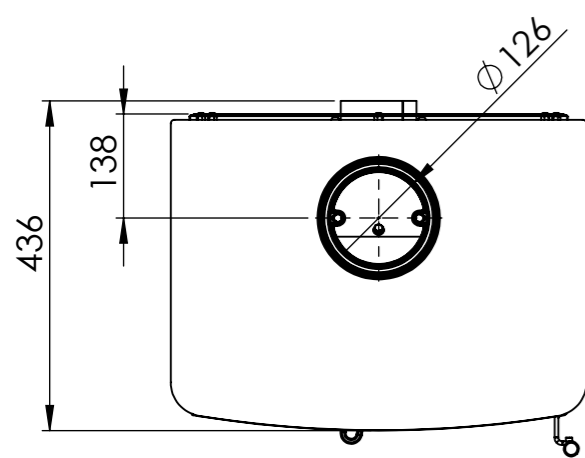

Serie	Ambition
Description	Ambition 8 with log stor base

* 175 mm with insulation/ shielding of the flue gas connector