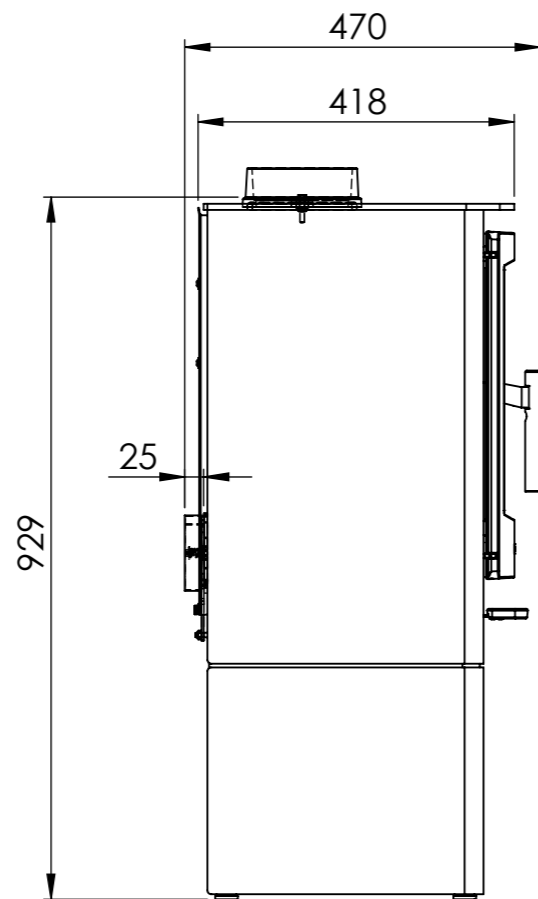

Serie	Ambition
Description	Ambition 8 with log stor base

* 175 mm with insulation/ shielding of the flue gas connector