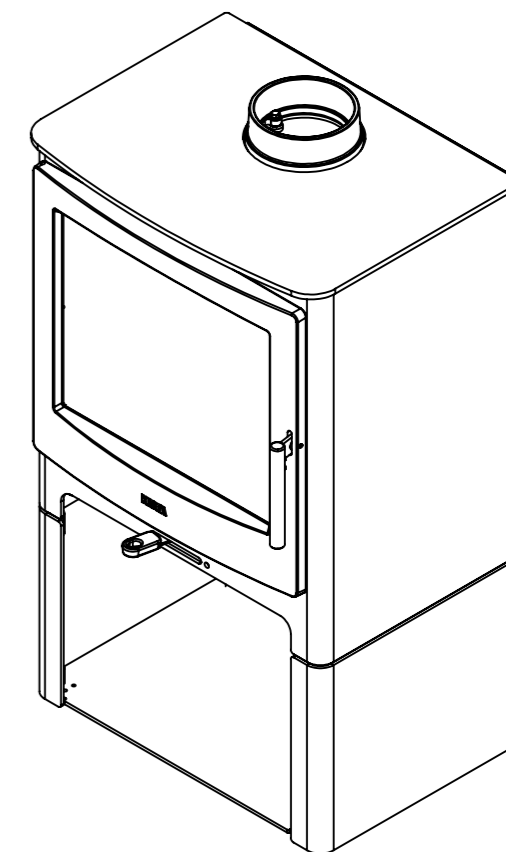

Serie	Ambition
Description	Ambition 8 with log stor base

* 175 mm with insulation/ shielding of the flue gas connector