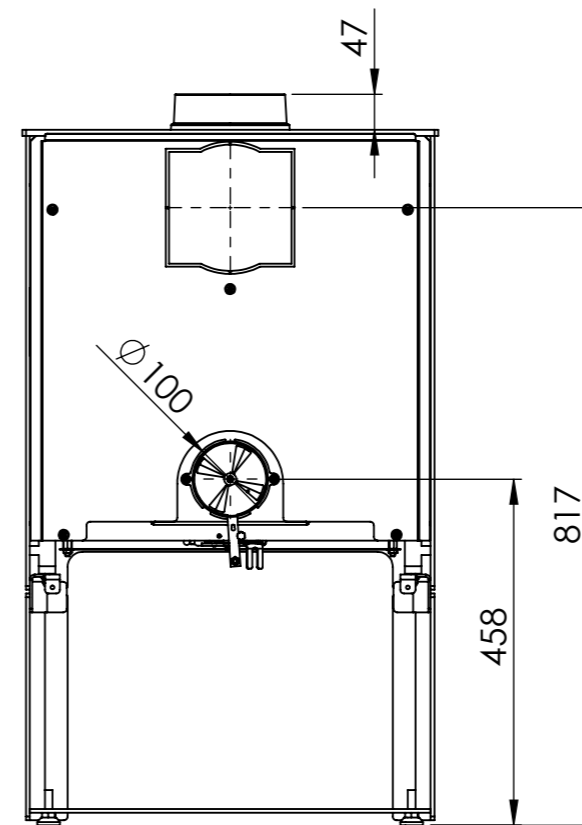

Serie	Ambition
Description	Ambition 8 with log stor base

* 175 mm with insulation/ shielding of the flue gas connector