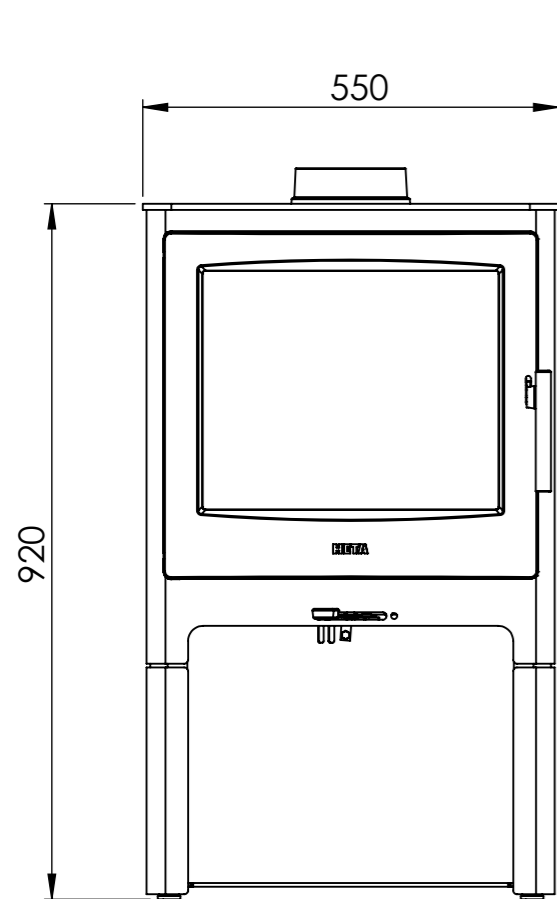

Serie	Ambition
Description	Ambition 8 with log stor base

* 175 mm with insulation/ shielding of the flue gas connector