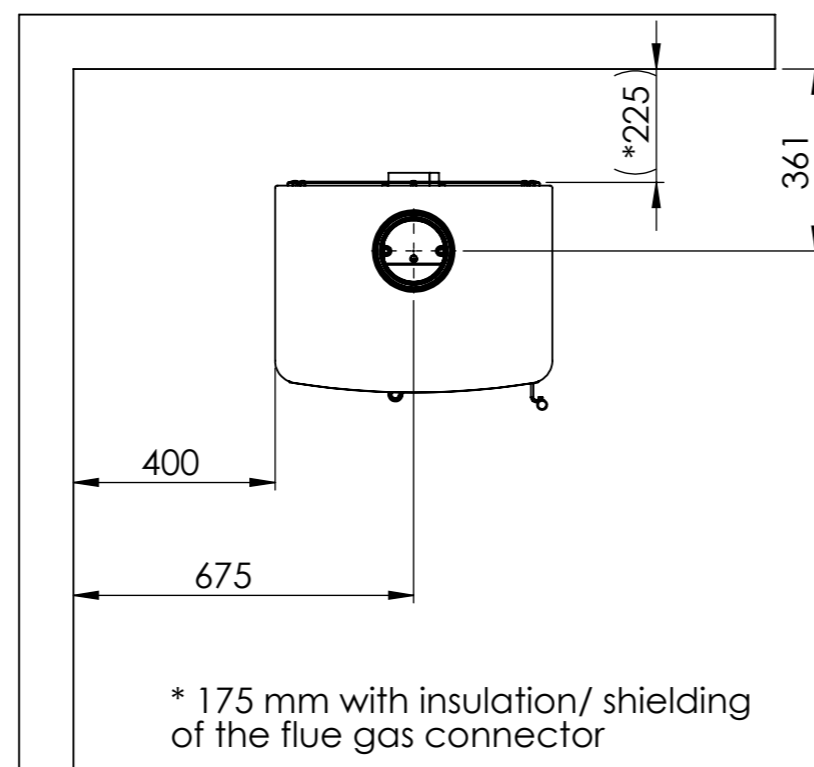

Serie	Ambition
Description	Ambition 8 with log stor base

* 175 mm with insulation/ shielding of the flue gas connector