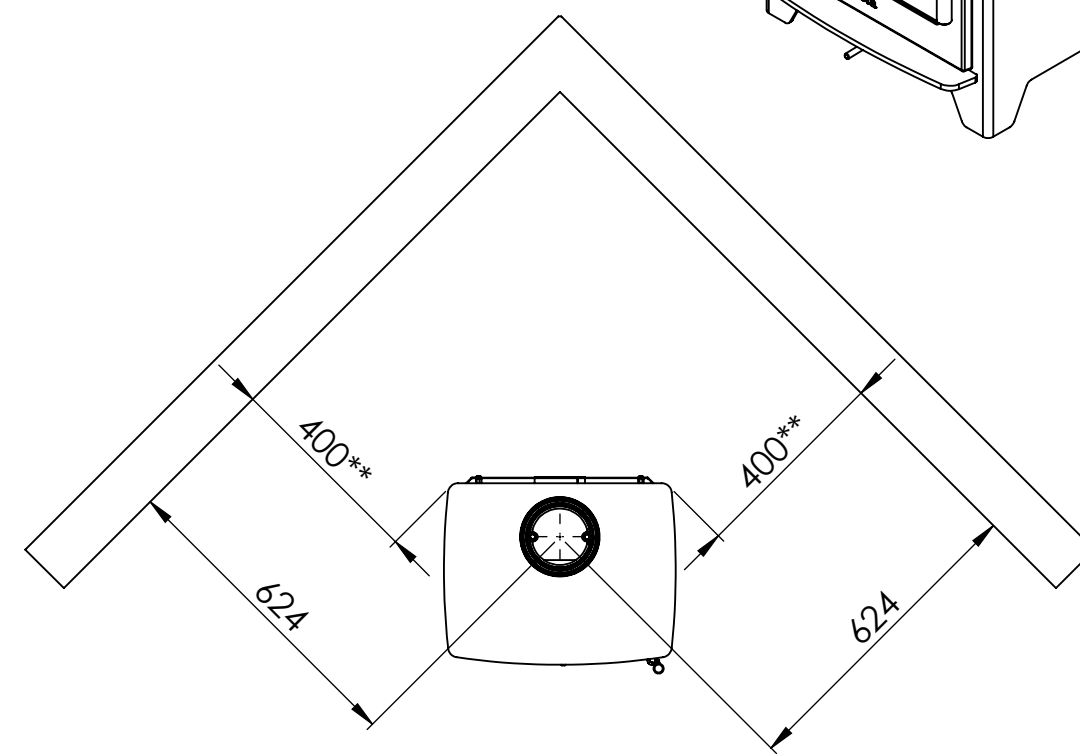

Serie	Inspire
Description	Inspire 40

* 120 mm with insulation/ shielding of the flue gas connector
** 340 mm with insulation/ shielding of the flue gas connector