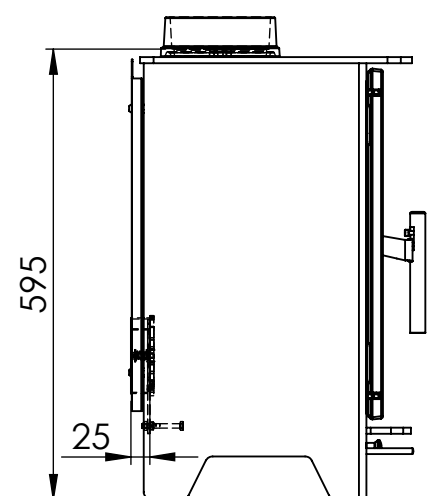

Serie	Inspire
Description	Inspire 40

* 120 mm with insulation/ shielding of the flue gas connector
** 340 mm with insulation/ shielding of the flue gas connector