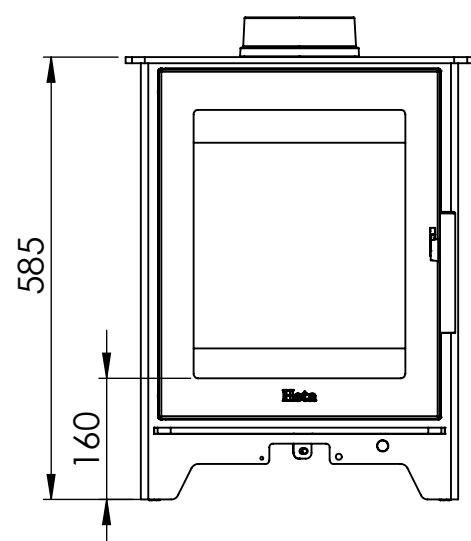

Serie	Inspire
Description	Inspire 40

* 120 mm with insulation/ shielding of the flue gas connector
** 340 mm with insulation/ shielding of the flue gas connector