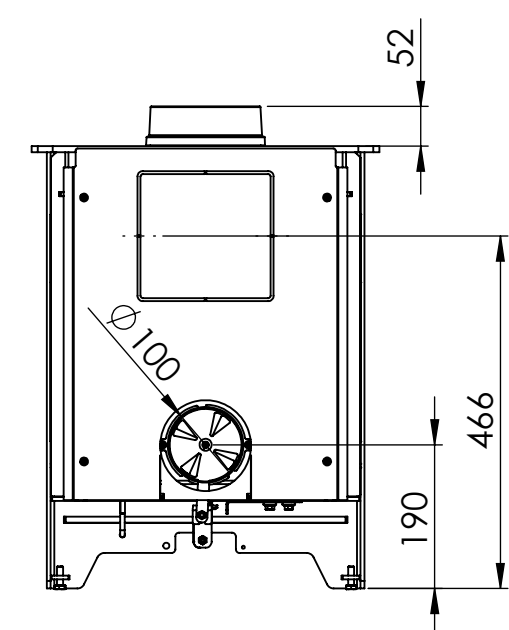

Serie	Inspire
Description	Inspire 40

* 120 mm with insulation/ shielding of the flue gas connector
** 340 mm with insulation/ shielding of the flue gas connector