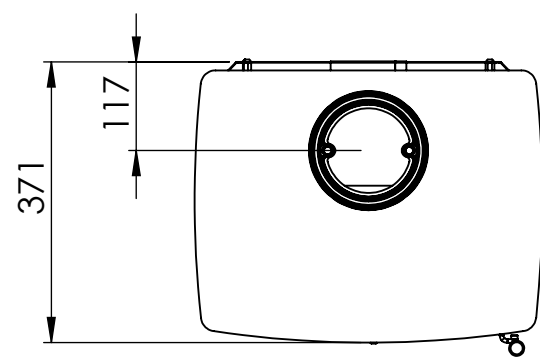

Serie	Inspire
Description	Inspire 40

* 120 mm with insulation/ shielding of the flue gas connector
** 340 mm with insulation/ shielding of the flue gas connector