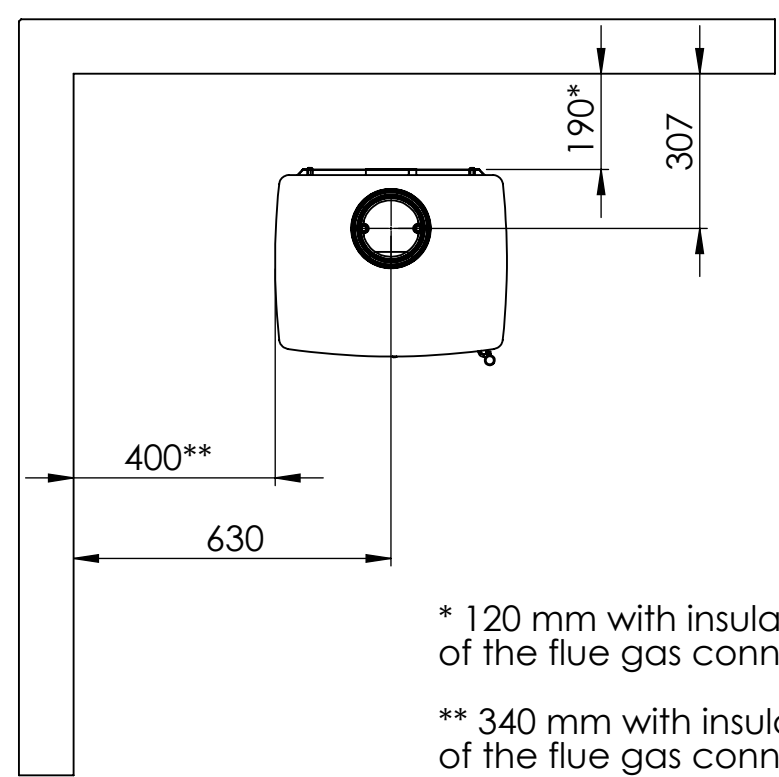

Serie	Inspire
Description	Inspire 40

* 120 mm with insulation/ shielding of the flue gas connector
** 340 mm with insulation/ shielding of the flue gas connector