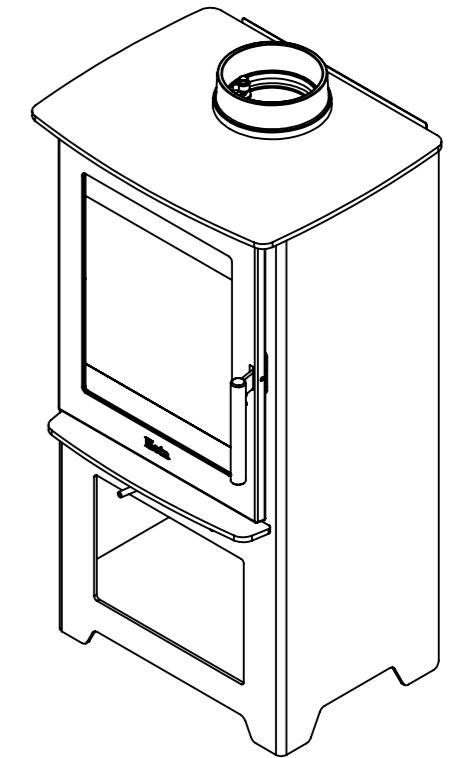

Serie	Inspire
Description	Inspire 40H

* 120 mm with insulation/ shielding of the flue gas connector

** 340 mm with insulation/ shielding of the flue gas connector