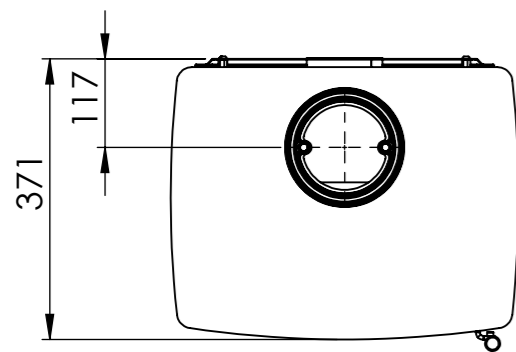

Serie	Inspire
Description	Inspire 40H

* 120 mm with insulation/ shielding of the flue gas connector

** 340 mm with insulation/ shielding of the flue gas connector