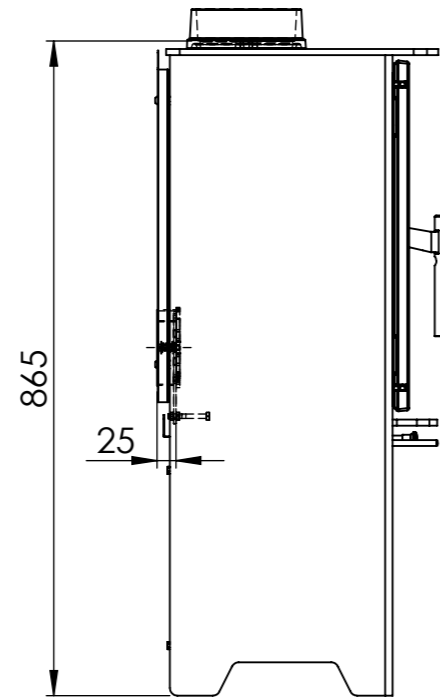

Serie	Inspire
Description	Inspire 40H

* 120 mm with insulation/ shielding of the flue gas connector

** 340 mm with insulation/ shielding of the flue gas connector