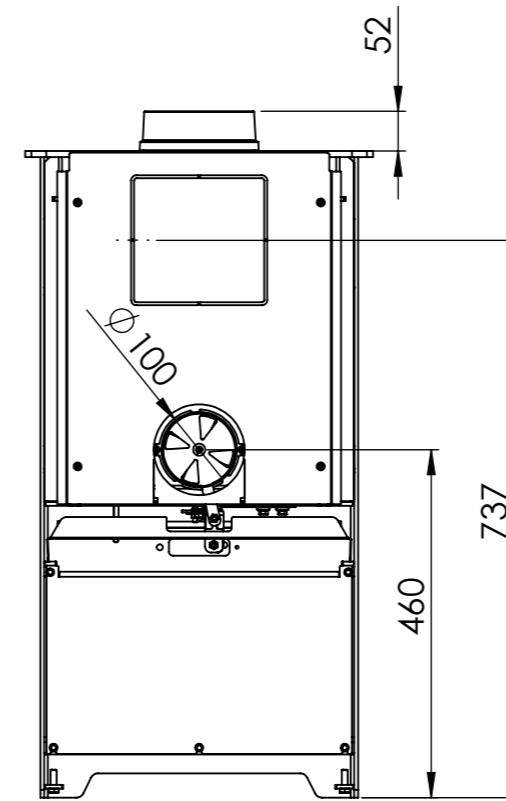

Serie	Inspire
Description	Inspire 40H

* 120 mm with insulation/ shielding of the flue gas connector

** 340 mm with insulation/ shielding of the flue gas connector