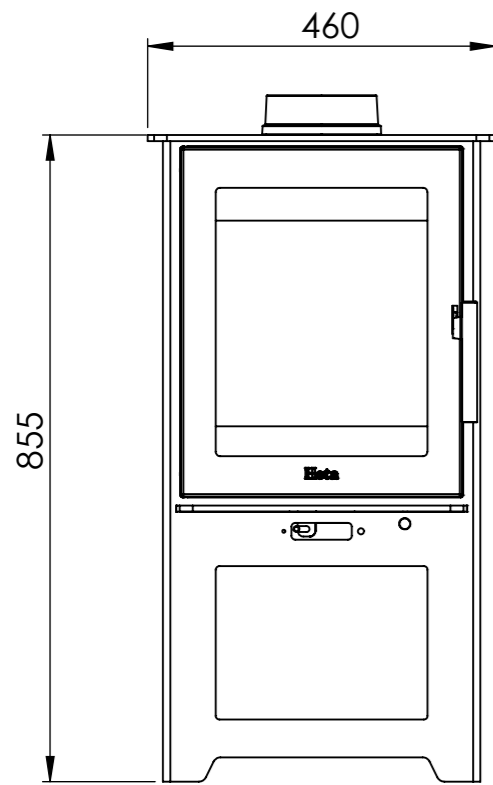

Serie	Inspire
Description	Inspire 40H

* 120 mm with insulation/ shielding of the flue gas connector

** 340 mm with insulation/ shielding of the flue gas connector