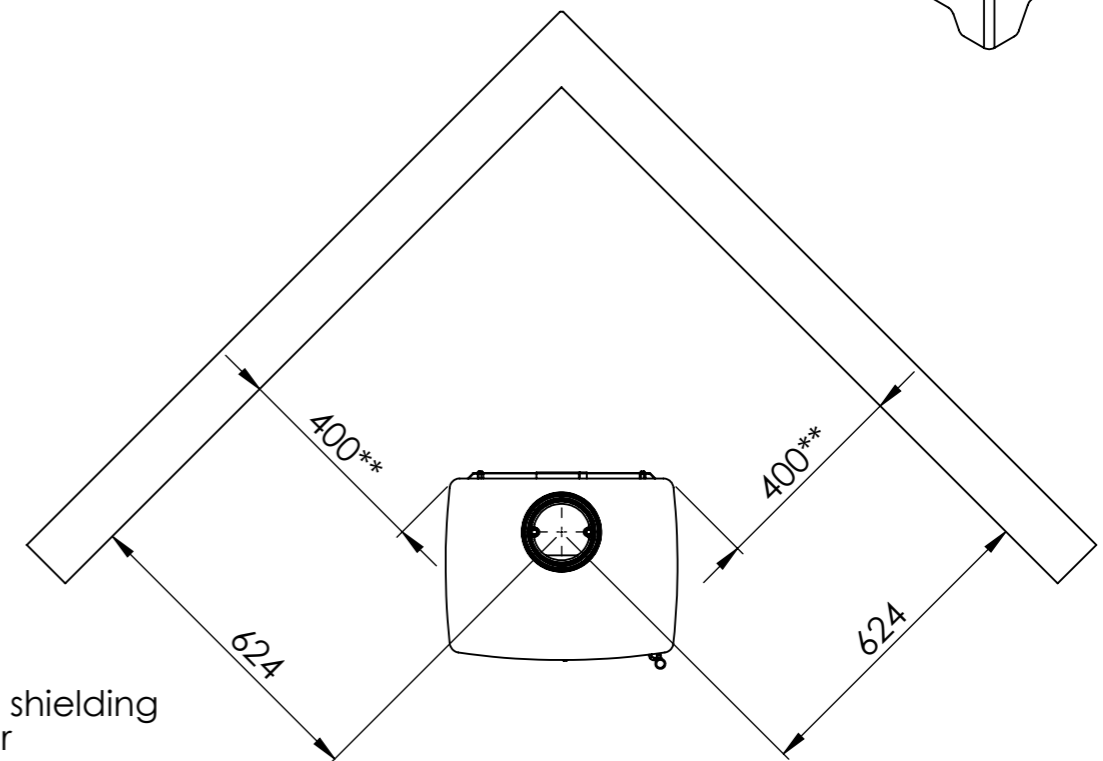

Serie	Inspire
Description	Inspire 40H

* 120 mm with insulation/ shielding of the flue gas connector

** 340 mm with insulation/ shielding of the flue gas connector