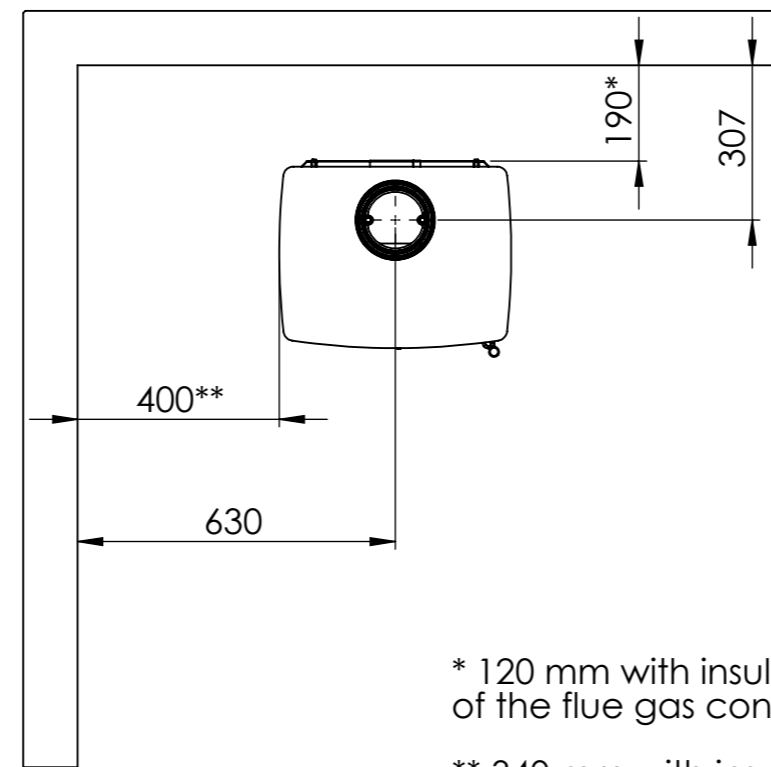

Serie	Inspire
Description	Inspire 40H

* 120 mm with insulation/ shielding of the flue gas connector

** 340 mm with insulation/ shielding of the flue gas connector