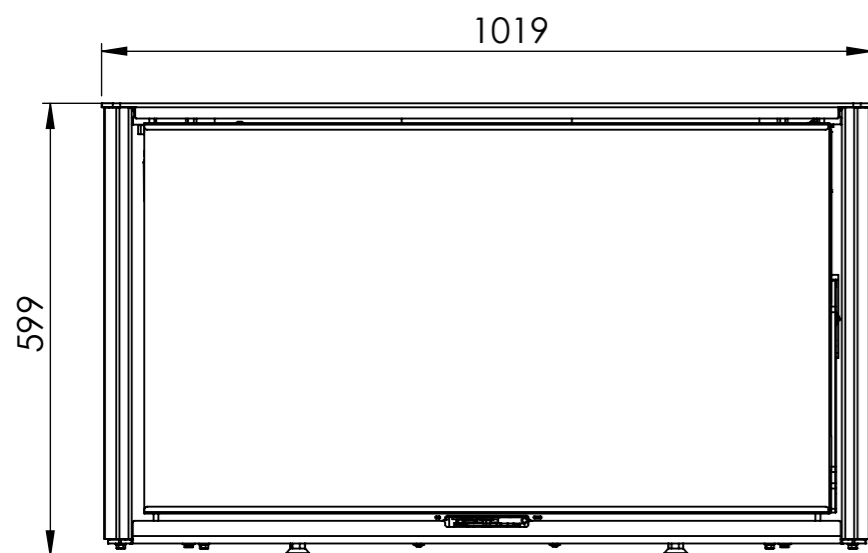

Serie	Scan-Line 100
Description	Scan-Line 100 Steel

External fresh air from below  
1515-0013 (Not included)

External fresh air from below  
1500-022187 (Not included)

External fresh air from behind  
1511-0028 (Not included)