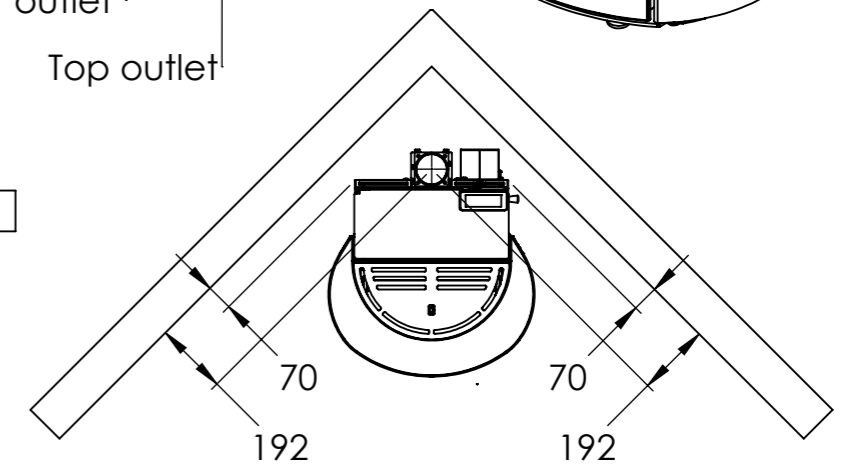

Serie	Scan-Line Green 250
Description	Green 250 Steel - Stone top

Heta combustion air system

Rear outlet
Rear outlet
Top outlet

B

External fresh air kit
Ø 100 Item No. 6000-024610
Ø 80 Item No. 6000-026126
(Not included)

	A	B
Steel top	546	600
Stone top	560	603