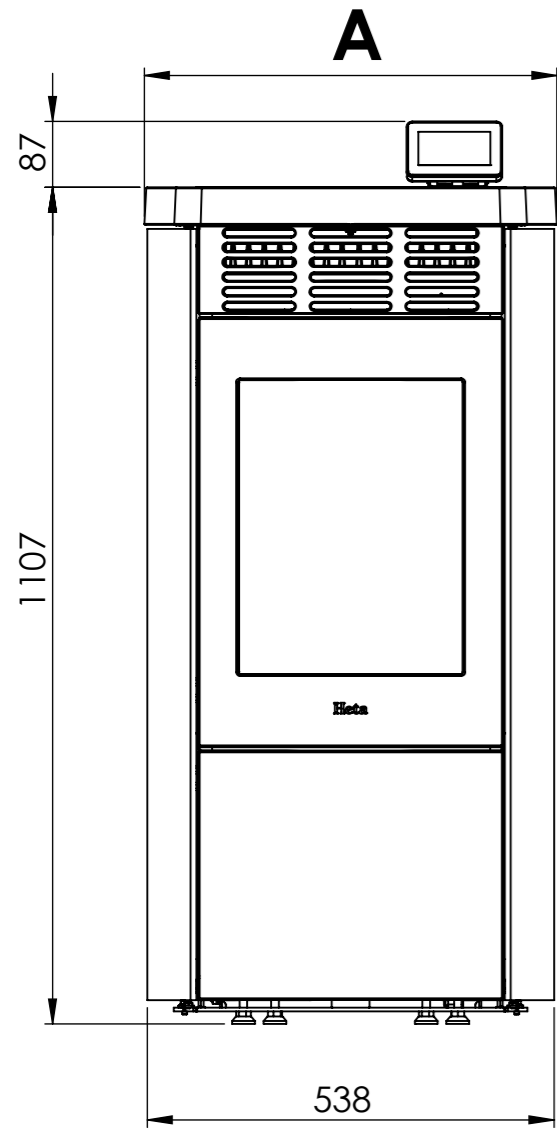

Serie	Scan-Line Green 250
Description	Green 250 Steel - Stone top

Heta combustion air system

Rear outlet
Rear outlet
Top outlet

B

External fresh air kit
Ø 100 Item No. 6000-024610
Ø 80 Item No. 6000-026126
(Not included)

	A	B
Steel top	546	600
Stone top	560	603