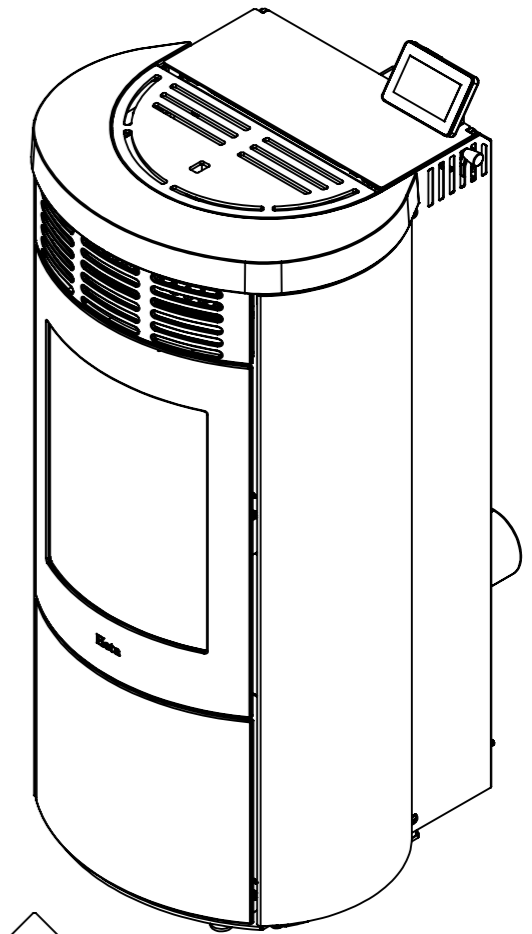

Serie	Scan-Line Green 250
Description	Green 250 Steel - Stone top

Heta combustion air system

Rear outlet
Rear outlet
Top outlet

B

External fresh air kit
Ø 100 Item No. 6000-024610
Ø 80 Item No. 6000-026126
(Not included)

	A	B
Steel top	546	600
Stone top	560	603