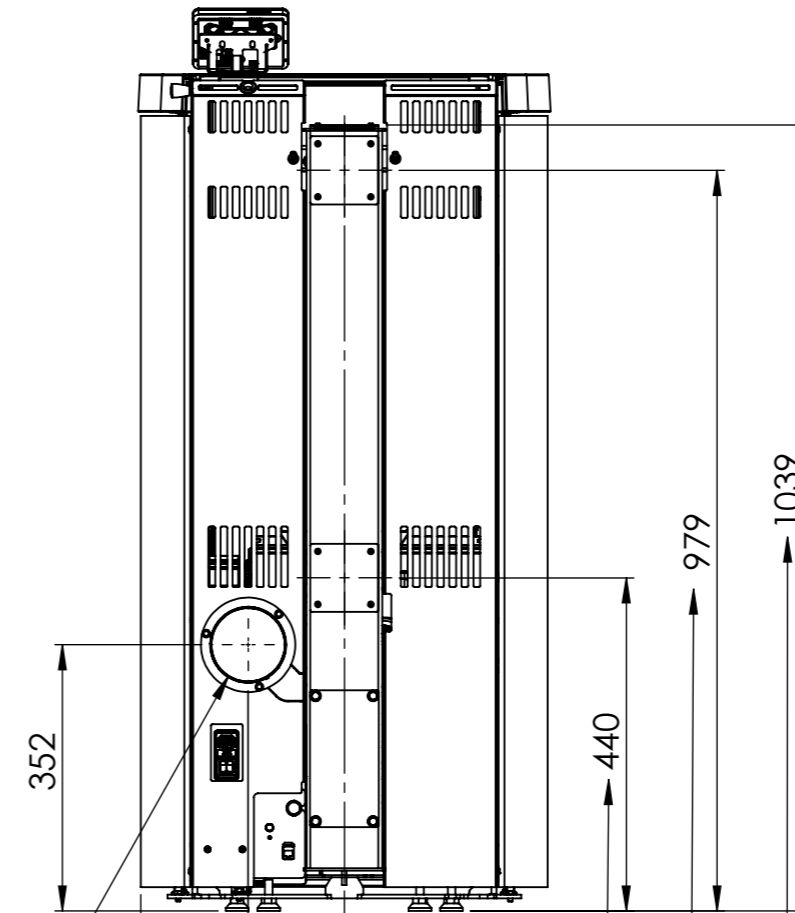

Serie	Scan-Line Green 250
Description	Green 250 Steel - Stone top

Heta combustion air system

Rear outlet
Rear outlet
Top outlet

B

External fresh air kit
Ø 100 Item No. 6000-024610
Ø 80 Item No. 6000-026126
(Not included)

	A	B
Steel top	546	600
Stone top	560	603