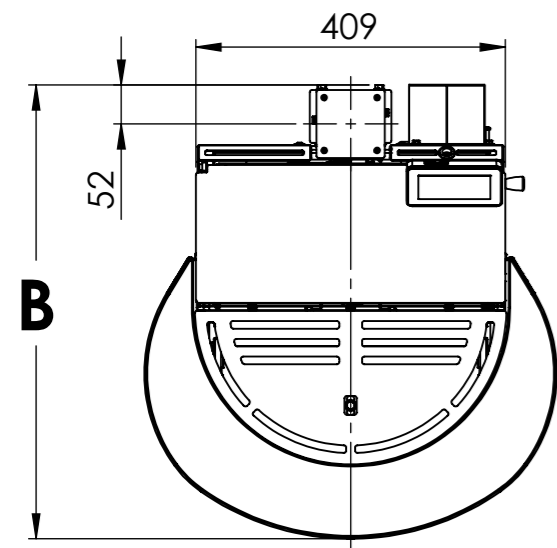

Serie	Scan-Line Green 250
Description	Green 250 Steel - Stone top

Heta combustion air system

Rear outlet
Rear outlet
Top outlet

B

External fresh air kit
Ø 100 Item No. 6000-024610
Ø 80 Item No. 6000-026126
(Not included)

	A	B
Steel top	546	600
Stone top	560	603