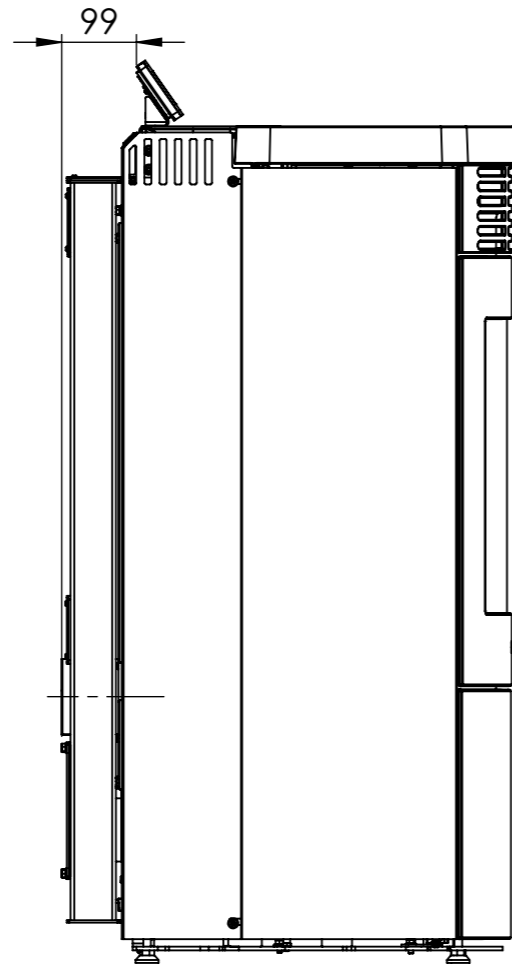

Serie	Scan-Line Green 250
Description	Green 250 Steel - Stone top

Heta combustion air system

Rear outlet
Rear outlet
Top outlet

B

External fresh air kit
Ø 100 Item No. 6000-024610
Ø 80 Item No. 6000-026126
(Not included)

	A	B
Steel top	546	600
Stone top	560	603