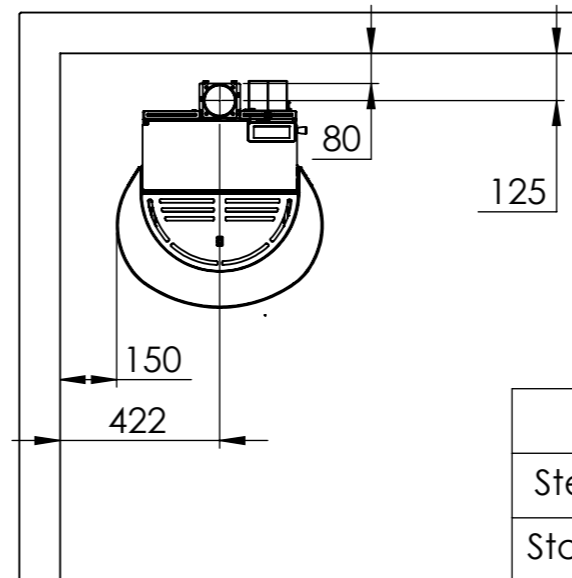

Serie	Scan-Line Green 250
Description	Green 250 Steel - Stone top

Heta combustion air system

Rear outlet
Rear outlet
Top outlet

B

External fresh air kit
Ø 100 Item No. 6000-024610
Ø 80 Item No. 6000-026126
(Not included)

	A	B
Steel top	546	600
Stone top	560	603