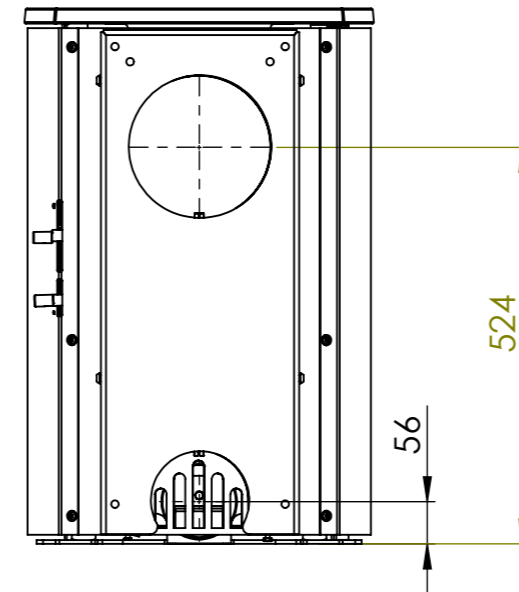

Serie	Scan-Line 7
Description	Scan-Line 7C

External fresh air
from behind

For non combustibile wall

Scan-Line 7C	B	D	H
Steel	462	440	708
Stone top	470	443	738