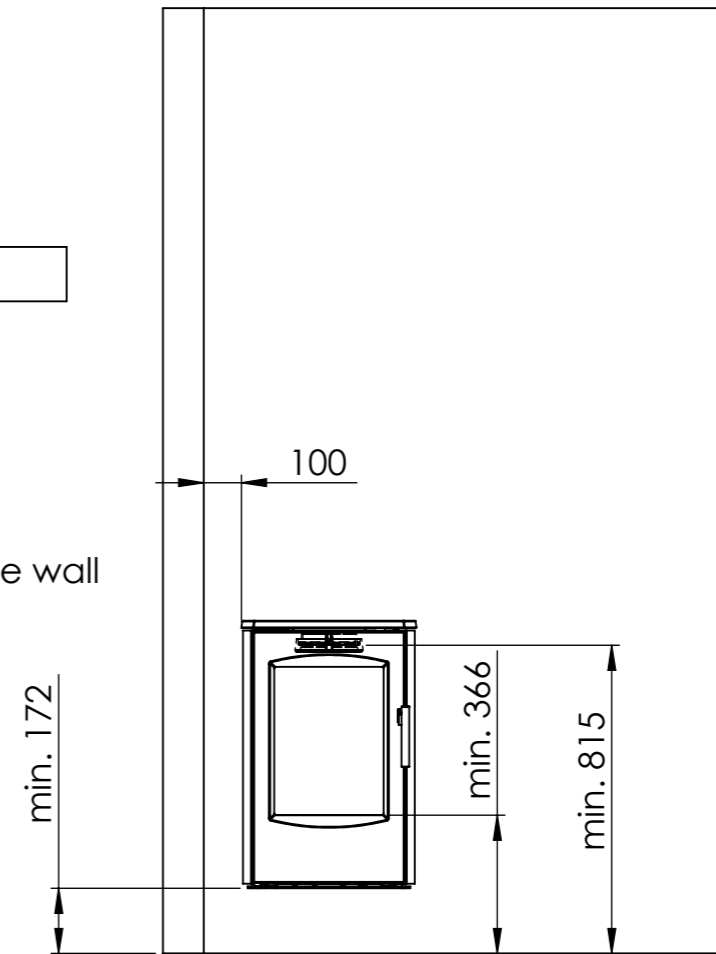

Serie	Scan-Line 7
Description	Scan-Line 7C

External fresh air
from behind

For non combustibile wall

Scan-Line 7C	B	D	H
Steel	462	440	708
Stone top	470	443	738