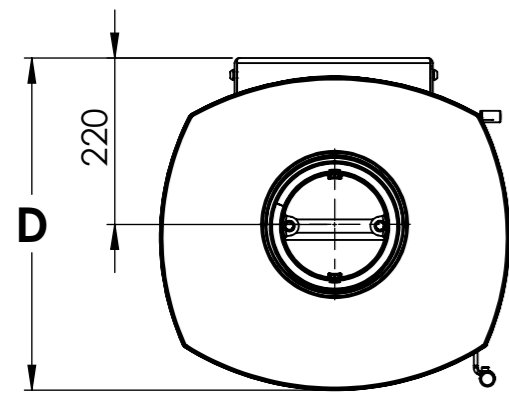

Serie	Scan-Line 7
Description	Scan-Line 7C

External fresh air
from behind

For non combustibile wall

Scan-Line 7C	B	D	H
Steel	462	440	708
Stone top	470	443	738