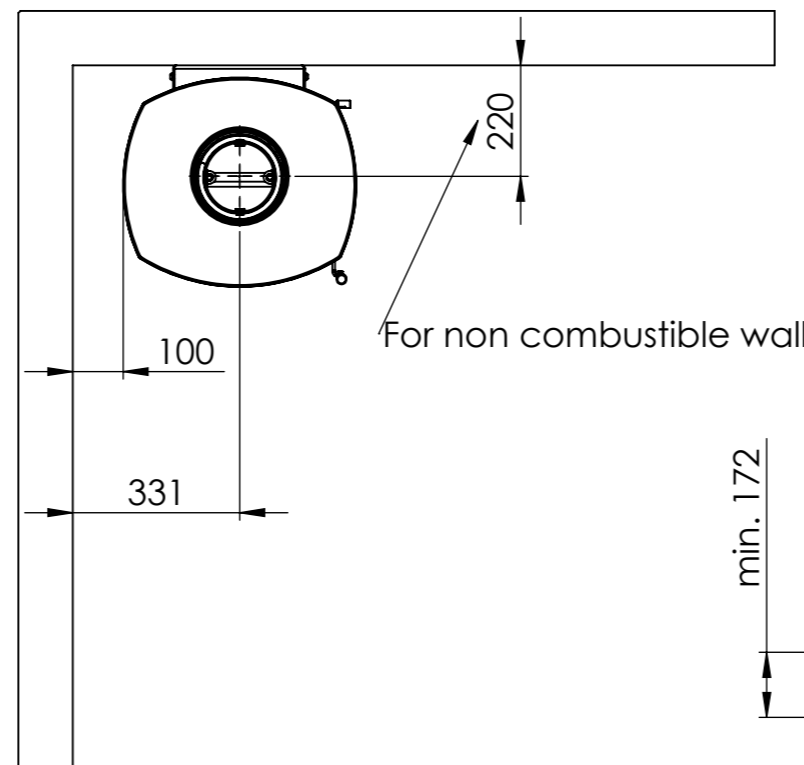

Serie	Scan-Line 7
Description	Scan-Line 7C

External fresh air
from behind

For non combustibile wall

Scan-Line 7C	B	D	H
Steel	462	440	708
Stone top	470	443	738