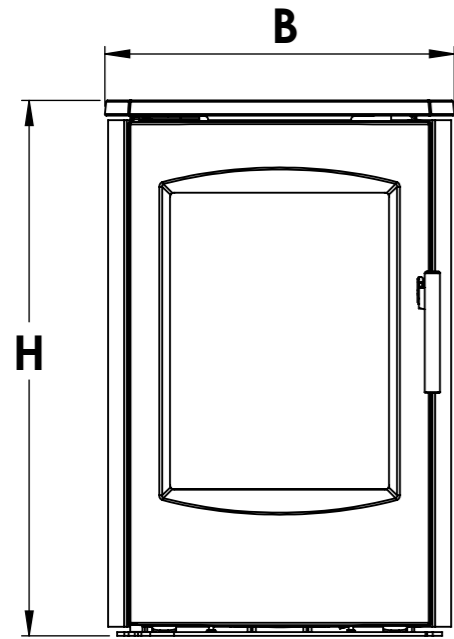

Serie	Scan-Line 7
Description	Scan-Line 7C

External fresh air
from behind

For non combustibile wall

Scan-Line 7C	B	D	H
Steel	462	440	708
Stone top	470	443	738