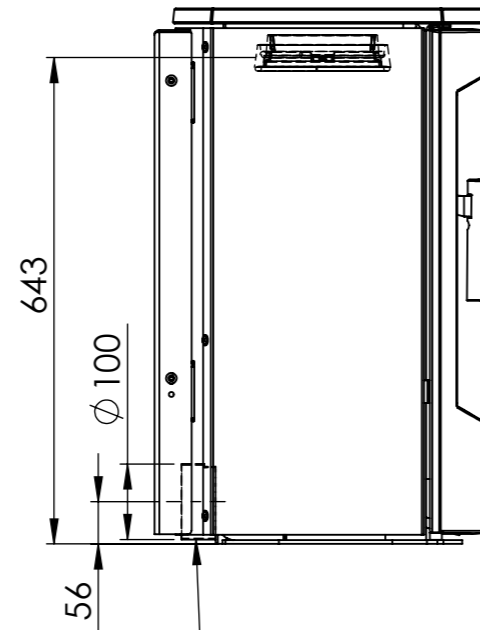

Serie	Scan-Line 7
Description	Scan-Line 7C

External fresh air
from behind

For non combustibile wall

Scan-Line 7C	B	D	H
Steel	462	440	708
Stone top	470	443	738