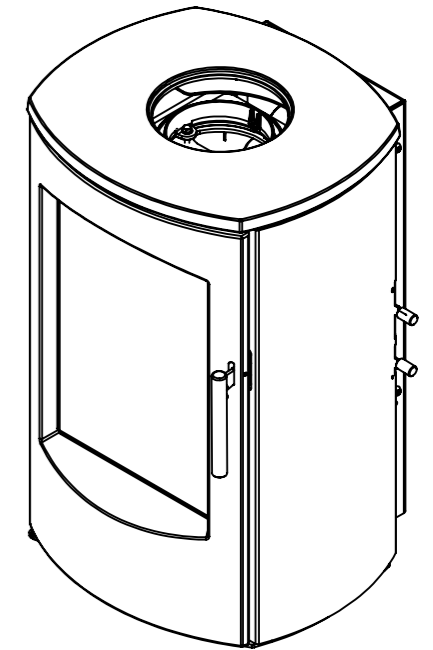

Serie	Scan-Line 7
Description	Scan-Line 7C

External fresh air
from behind

For non combustibile wall

Scan-Line 7C	B	D	H
Steel	462	440	708
Stone top	470	443	738