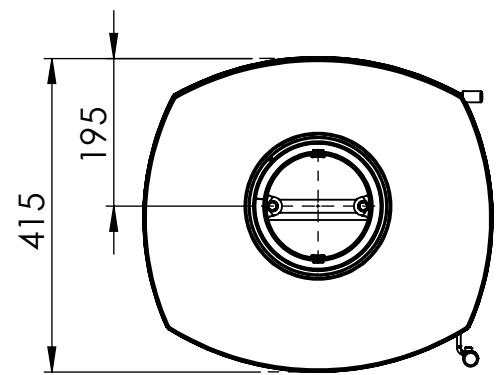

Serie	Scan-Line 7
Description	Scan-Line 7D Turnable

External fresh air from behind (1515-0011 Not included)

External fresh air from below

Scan-Line 7D Turnable	A	B	D	H
Steel	195	462	415	1077
Stone top	196	470	416	1106