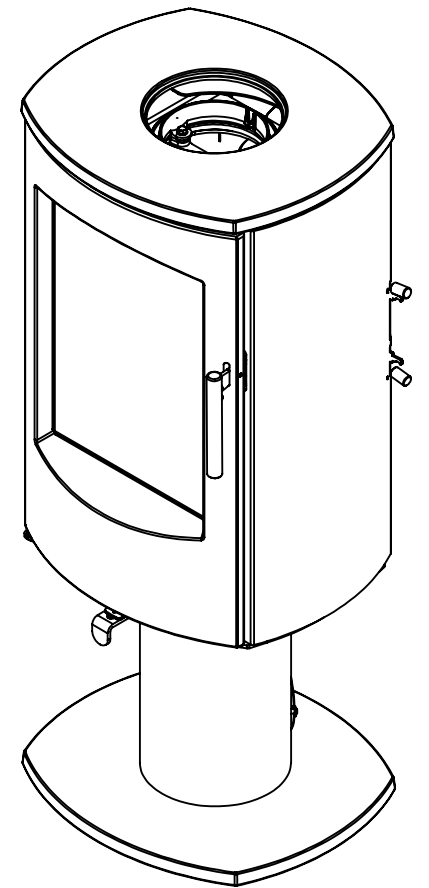

Serie	Scan-Line 7
Description	Scan-Line 7D Turnable

External fresh air from behind (1515-0011 Not included)

External fresh air from below

Scan-Line 7D Turnable	A	B	D	H
Steel	195	462	415	1077
Stone top	196	470	416	1106