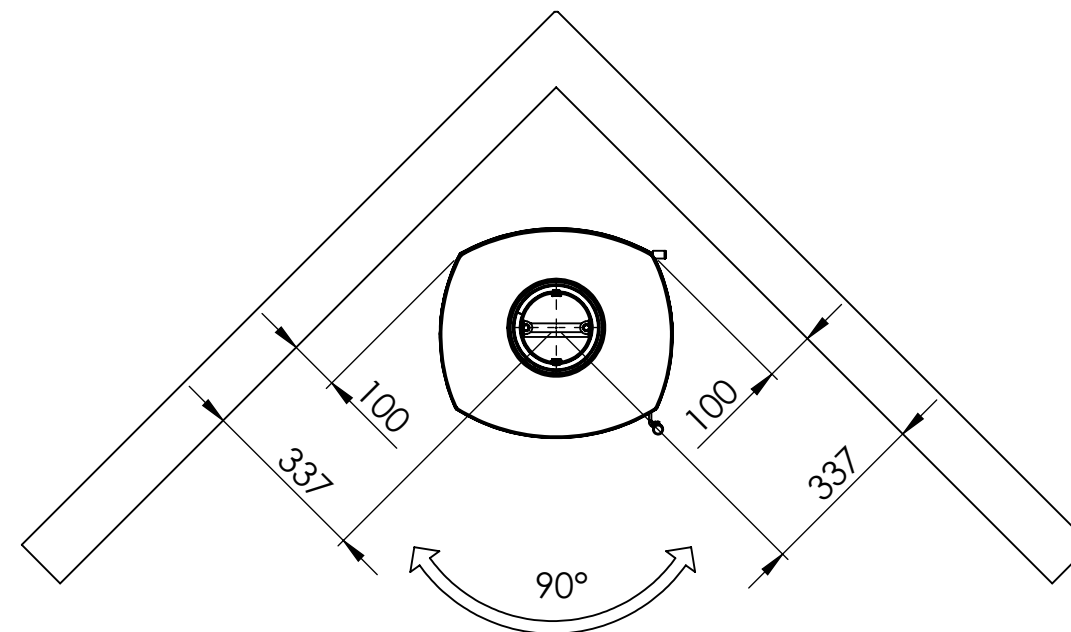

Serie	Scan-Line 7
Description	Scan-Line 7D Turnable

External fresh air from behind (1515-0011 Not included)

External fresh air from below

Scan-Line 7D Turnable	A	B	D	H
Steel	195	462	415	1077
Stone top	196	470	416	1106