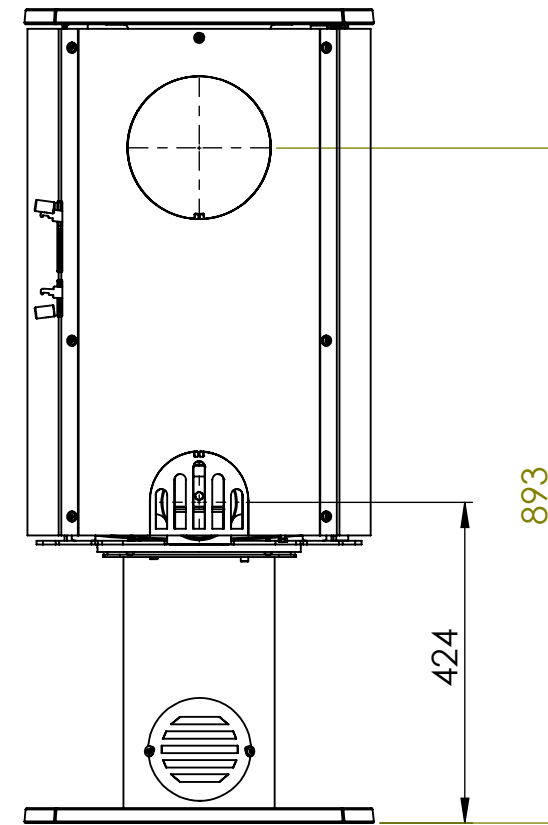

Serie	Scan-Line 7
Description	Scan-Line 7D Turnable

External fresh air from behind (1515-0011 Not included)

External fresh air from below

Scan-Line 7D Turnable	A	B	D	H
Steel	195	462	415	1077
Stone top	196	470	416	1106