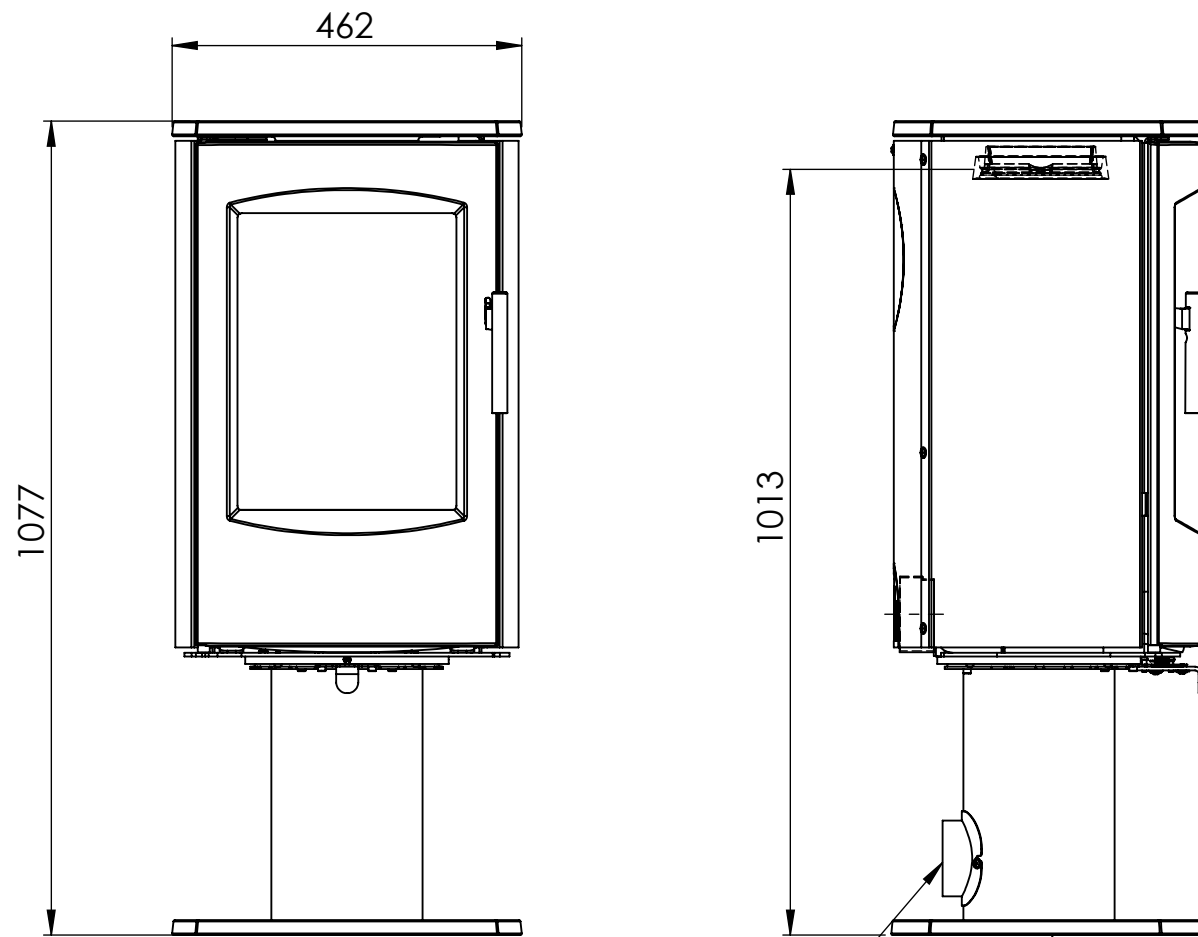

Serie	Scan-Line 7
Description	Scan-Line 7D Turnable

External fresh air from behind (1515-0011 Not included)

External fresh air from below

Scan-Line 7D Turnable	A	B	D	H
Steel	195	462	415	1077
Stone top	196	470	416	1106