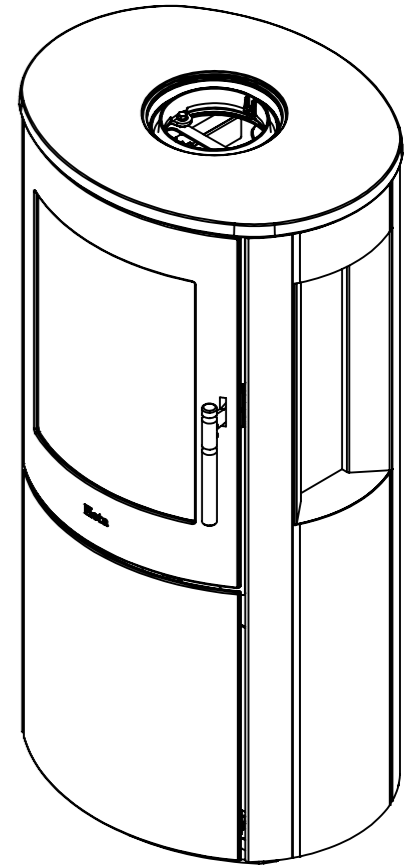

Serie	Scan-Line 800 series
Description	Scan-Line 800 side windows

Show as Std. Top

Show as High Top / Stone top

	<b>A</b>	<b>B</b>	<b>C</b>
Std. Top	1043	440	547
High Top / Stone top	1075	445	560