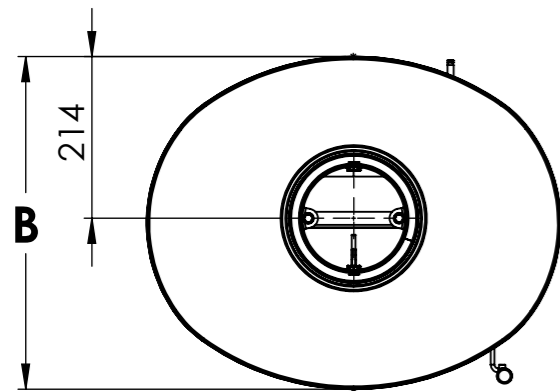

Serie	Scan-Line 800 series
Description	Scan-Line 800 side windows

Show as Std. Top

Show as High Top / Stone top

	<b>A</b>	<b>B</b>	<b>C</b>
Std. Top	1043	440	547
High Top / Stone top	1075	445	560