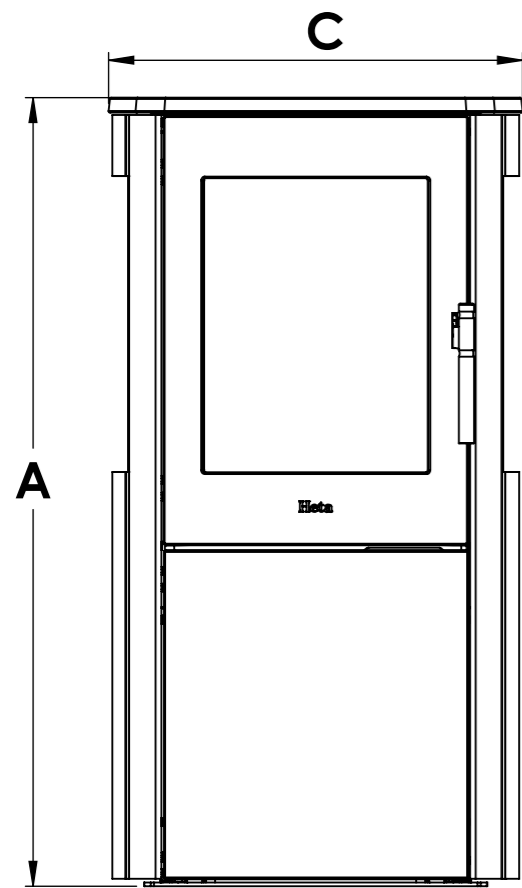

Serie	Scan-Line 800 series
Description	Scan-Line 800 side windows

Show as Std. Top

Show as High Top / Stone top

	<b>A</b>	<b>B</b>	<b>C</b>
Std. Top	1043	440	547
High Top / Stone top	1075	445	560