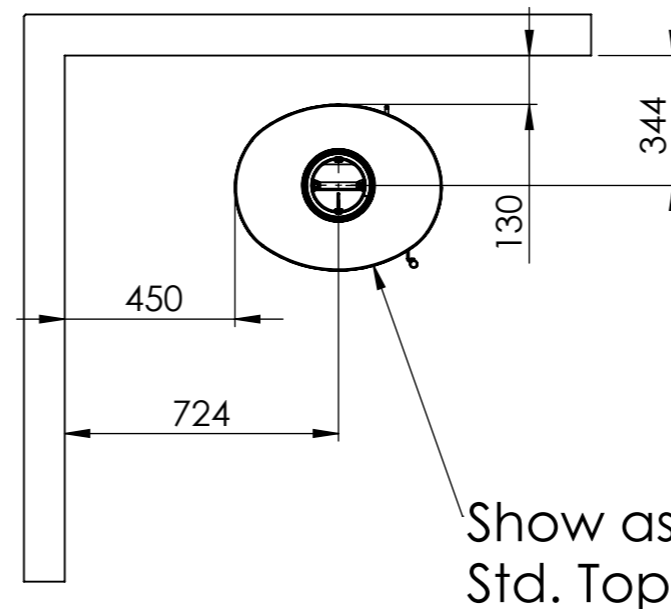

Serie	Scan-Line 800 series
Description	Scan-Line 800 side windows

Show as Std. Top

Show as High Top / Stone top

	<b>A</b>	<b>B</b>	<b>C</b>
Std. Top	1043	440	547
High Top / Stone top	1075	445	560