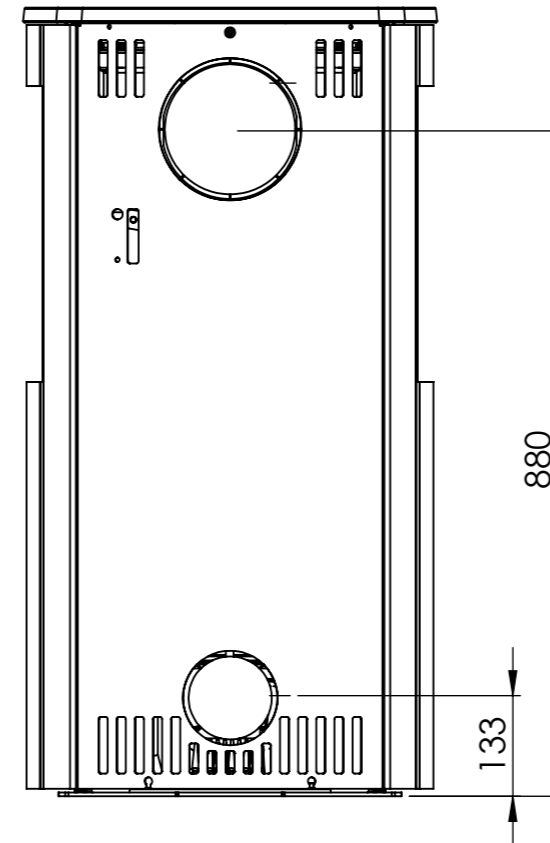

Serie	Scan-Line 800 series
Description	Scan-Line 800 side windows

Show as Std. Top

Show as High Top / Stone top

	<b>A</b>	<b>B</b>	<b>C</b>
Std. Top	1043	440	547
High Top / Stone top	1075	445	560