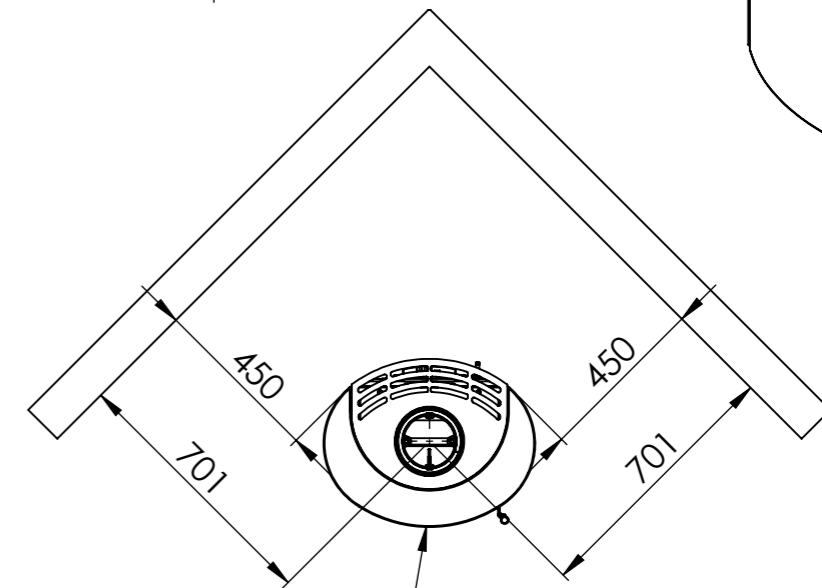

Serie	Scan-Line 800 series
Description	Scan-Line 800 side windows

Show as Std. Top

Show as High Top / Stone top

	<b>A</b>	<b>B</b>	<b>C</b>
Std. Top	1043	440	547
High Top / Stone top	1075	445	560