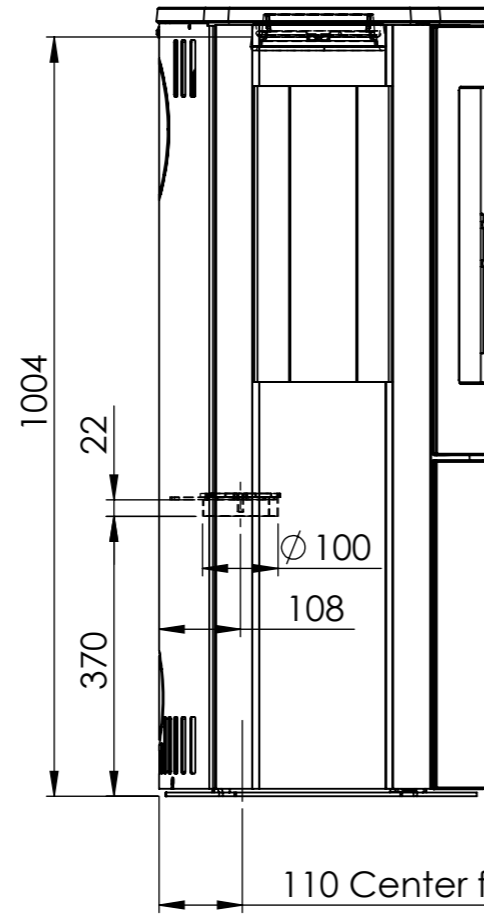

Serie	Scan-Line 800 series
Description	Scan-Line 800 side windows

Show as Std. Top

Show as High Top / Stone top

	<b>A</b>	<b>B</b>	<b>C</b>
Std. Top	1043	440	547
High Top / Stone top	1075	445	560