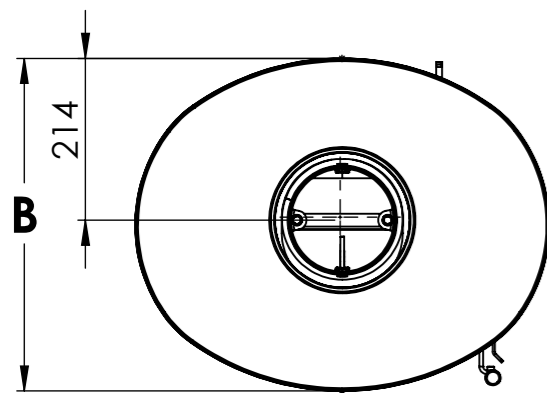

Serie	Scan-Line 800 series
Description	Scan-Line 820S side windows

Show as Std. Top

Show as High Top / Stone top

	A	B	C
Std. Top	1325	440	547
High Top / Stone top	1357	445	560