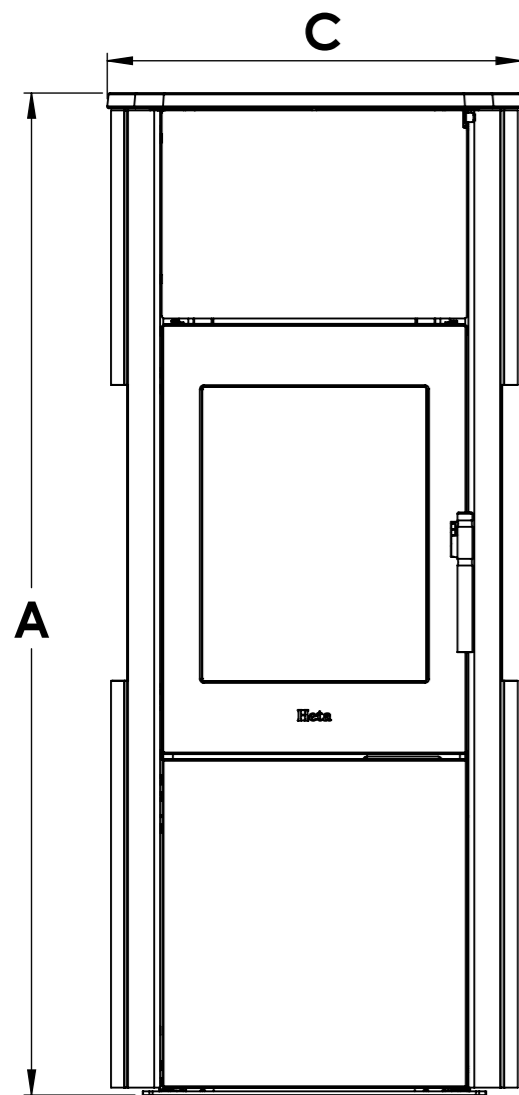

Serie	Scan-Line 800 series
Description	Scan-Line 820S side windows

Show as Std. Top

Show as High Top / Stone top

	A	B	C
Std. Top	1325	440	547
High Top / Stone top	1357	445	560