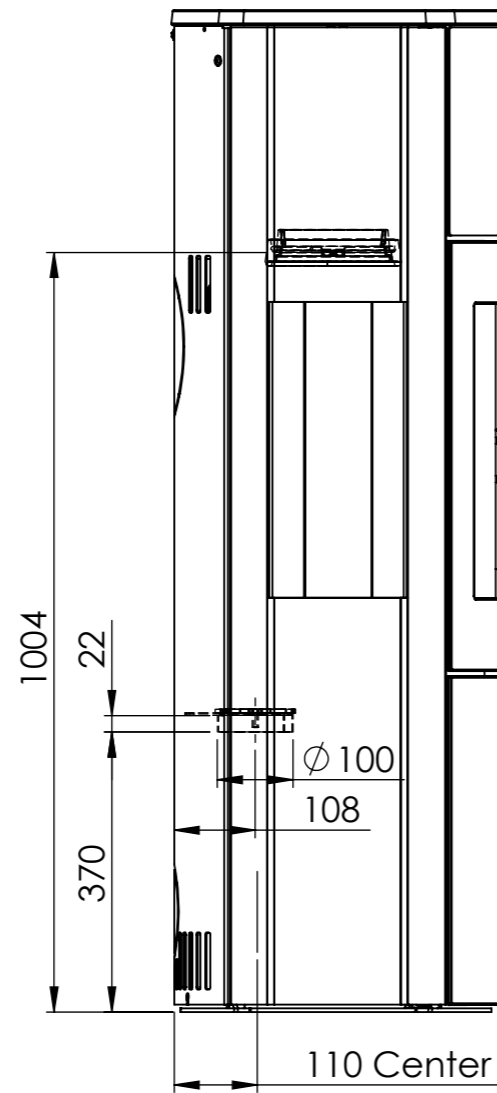

Serie	Scan-Line 800 series
Description	Scan-Line 820S side windows

Show as Std. Top

Show as High Top / Stone top

	A	B	C
Std. Top	1325	440	547
High Top / Stone top	1357	445	560