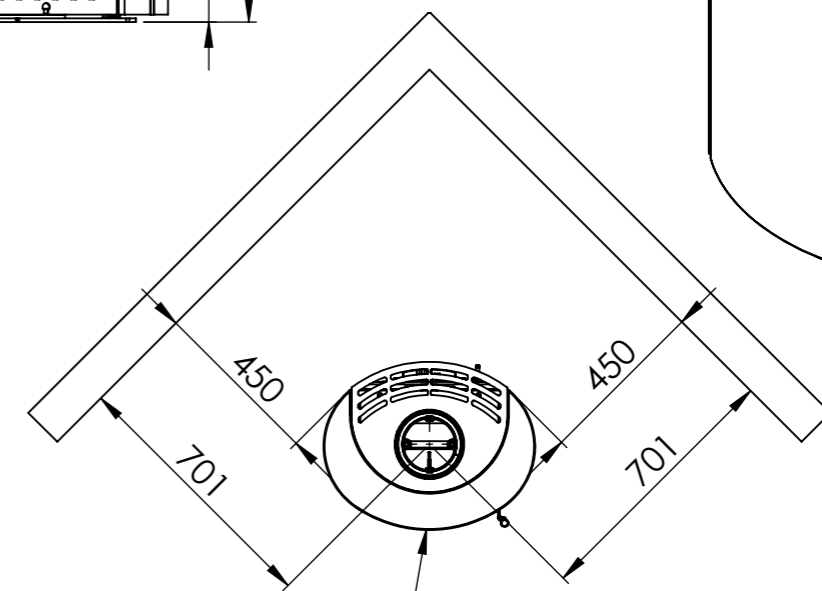

Serie	Scan-Line 800 series
Description	Scan-Line 820S side windows

Show as Std. Top

Show as High Top / Stone top

	A	B	C
Std. Top	1325	440	547
High Top / Stone top	1357	445	560