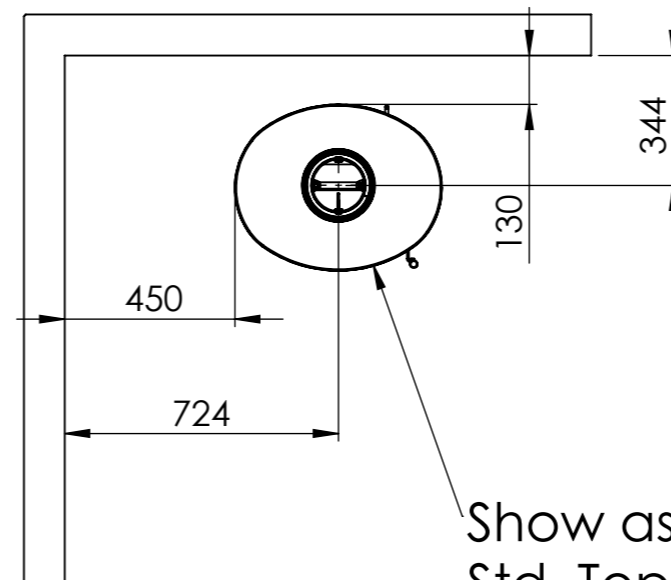

Serie	Scan-Line 800 series
Description	Scan-Line 820S side windows

Show as Std. Top

Show as High Top / Stone top

	A	B	C
Std. Top	1325	440	547
High Top / Stone top	1357	445	560