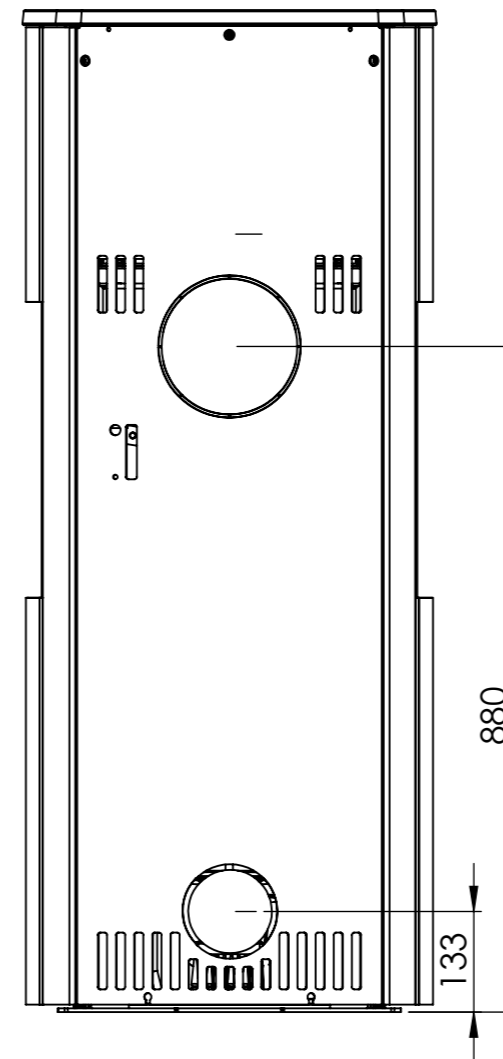

Serie	Scan-Line 800 series
Description	Scan-Line 820S side windows

Show as Std. Top

Show as High Top / Stone top

	A	B	C
Std. Top	1325	440	547
High Top / Stone top	1357	445	560