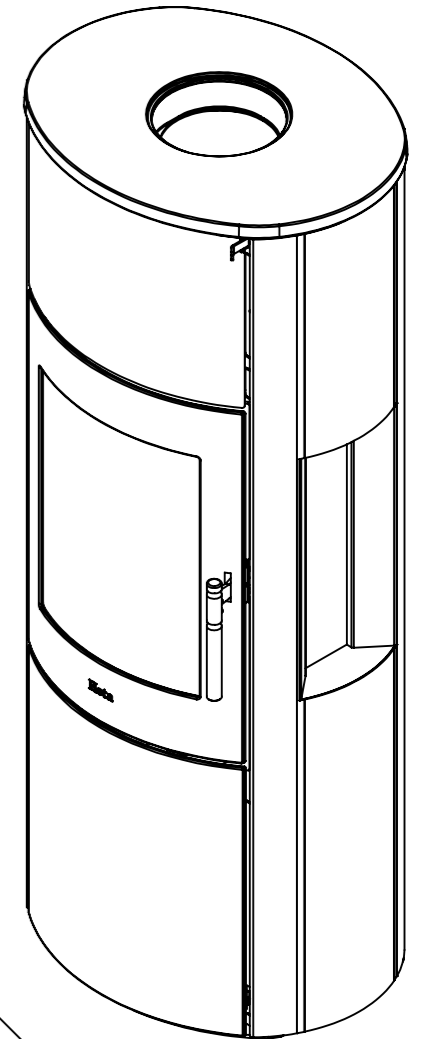

Serie	Scan-Line 800 series
Description	Scan-Line 820S side windows

Show as Std. Top

Show as High Top / Stone top

	A	B	C
Std. Top	1325	440	547
High Top / Stone top	1357	445	560