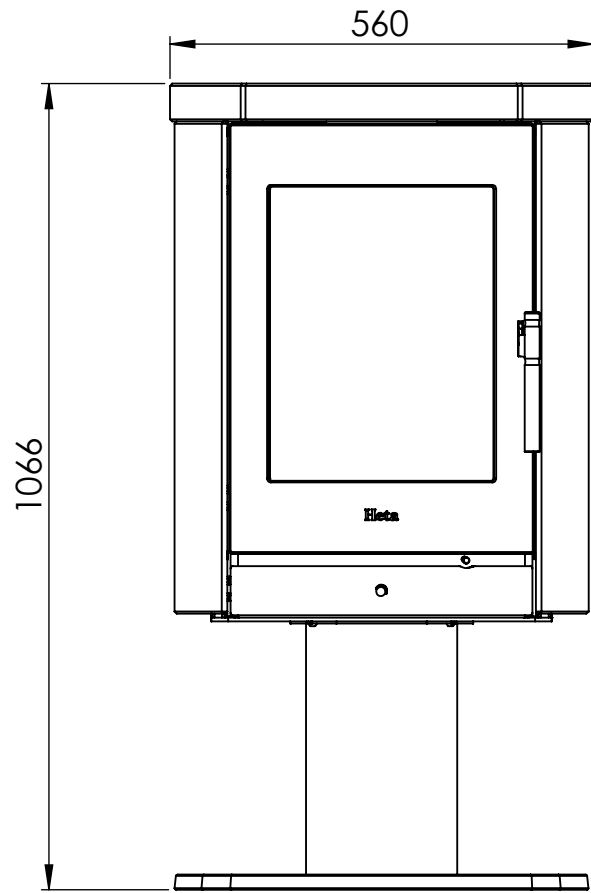

Serie	Scan-Line 800 series
Description	Scan-Line 850 Fixed Pedestal stone-stonetop

Possibility of External fresh air from below

External fresh air from behind 1515-0011 (Not included)

Shown as standard stove