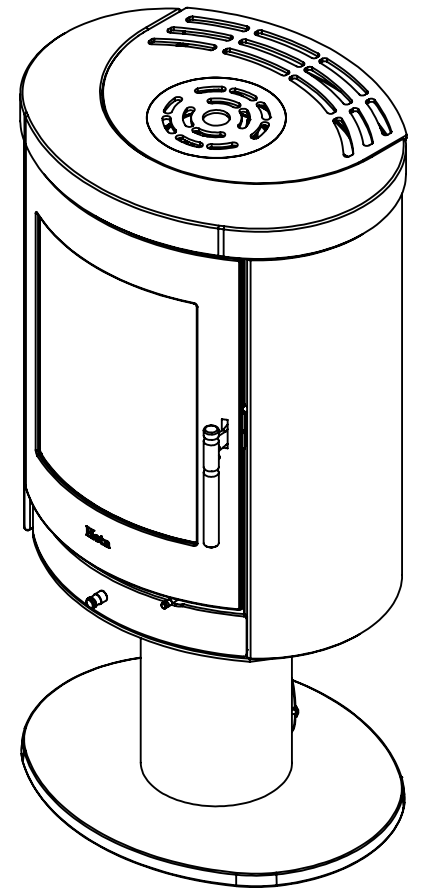

Serie	Scan-Line 800 series
Description	Scan-Line 850 Fixed Pedestal stone-stonetop

Possibility of External fresh air from below

External fresh air from behind 1515-0011 (Not included)

Shown as standard stove