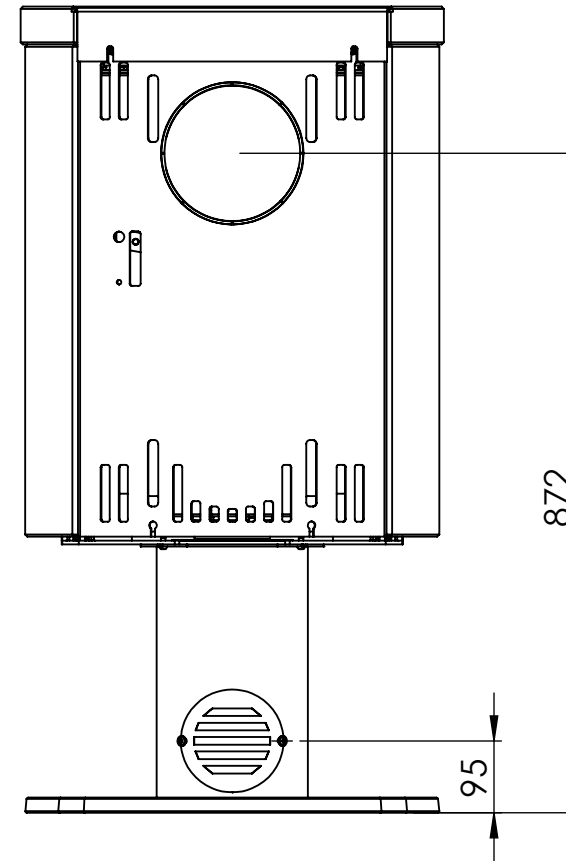

Serie	Scan-Line 800 series
Description	Scan-Line 850 Fixed Pedestal stone-stonetop

Possibility of External fresh air from below

External fresh air from behind 1515-0011 (Not included)

Shown as standard stove