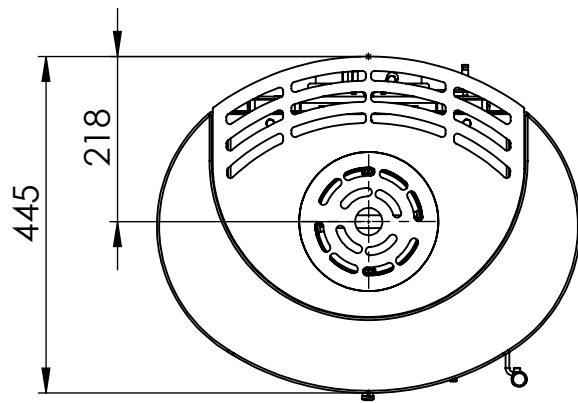

Serie	Scan-Line 800 series
Description	Scan-Line 850 Fixed Pedestal stone-stonetop

Possibility of External fresh air from below

External fresh air from behind 1515-0011 (Not included)

Shown as standard stove