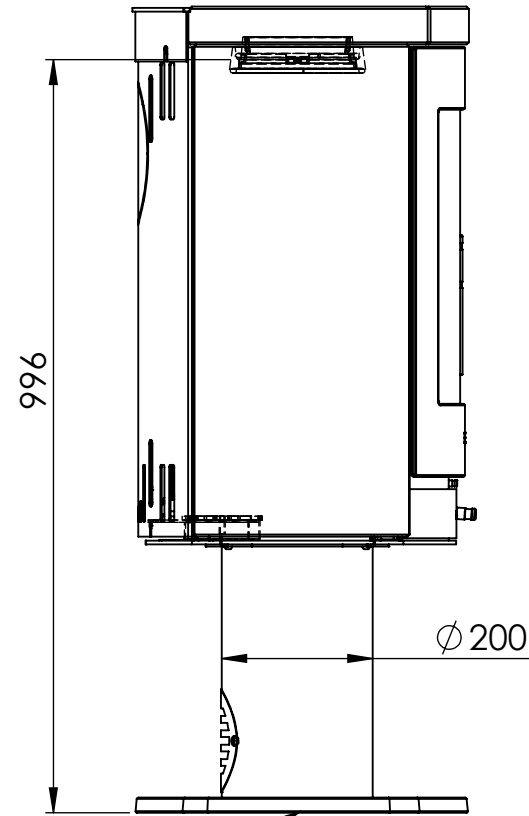

Serie	Scan-Line 800 series
Description	Scan-Line 850 Fixed Pedestal stone-stonetop

Possibility of External fresh air from below

External fresh air from behind 1515-0011 (Not included)

Shown as standard stove