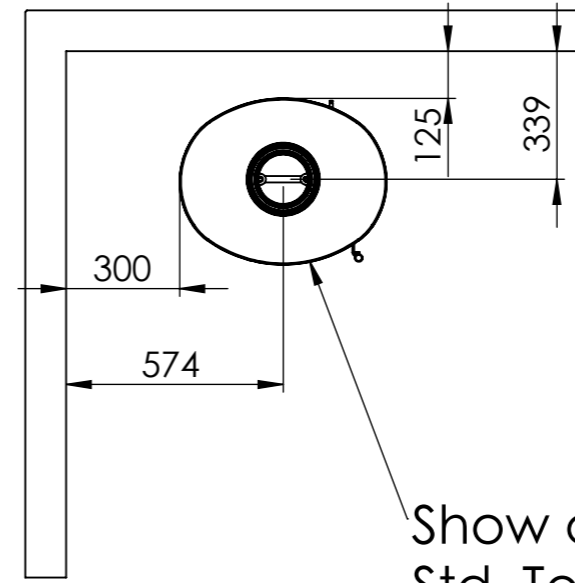

Serie	Scan-Line 800 series
Description	Scan-Line 850 Fixed Pedestal

Possibility of External fresh air from below

External fresh air from behind  
1515-0011 (Not included)

	<b>A</b>	<b>B</b>
Std. Top	1035	440
High Top	1066	445