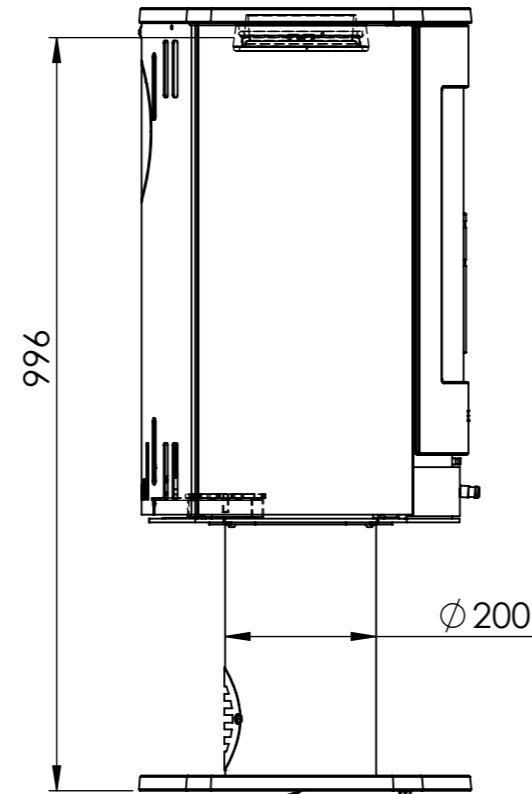

Serie	Scan-Line 800 series
Description	Scan-Line 850 Fixed Pedestal

Possibility of External fresh air from below

External fresh air from behind  
1515-0011 (Not included)

	<b>A</b>	<b>B</b>
Std. Top	1035	440
High Top	1066	445