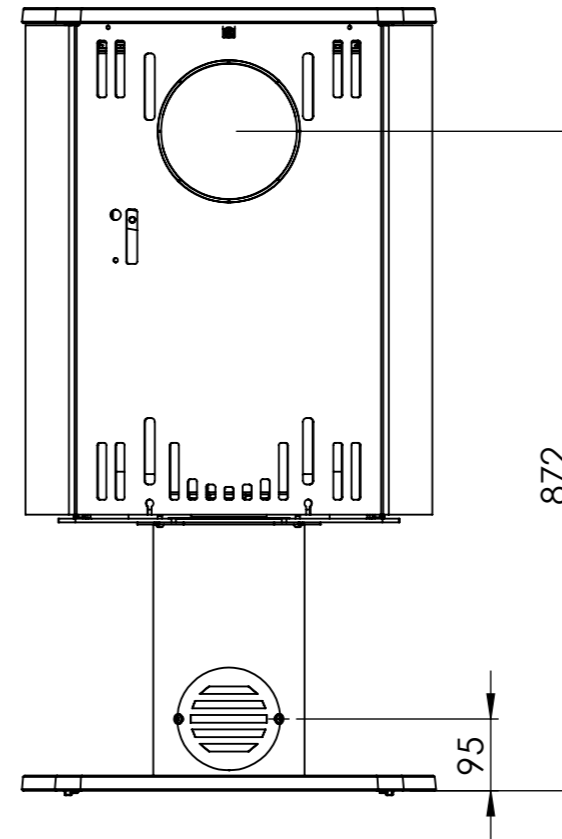

Serie	Scan-Line 800 series
Description	Scan-Line 850 Fixed Pedestal

Possibility of External fresh air from below

External fresh air from behind  
1515-0011 (Not included)

	<b>A</b>	<b>B</b>
Std. Top	1035	440
High Top	1066	445