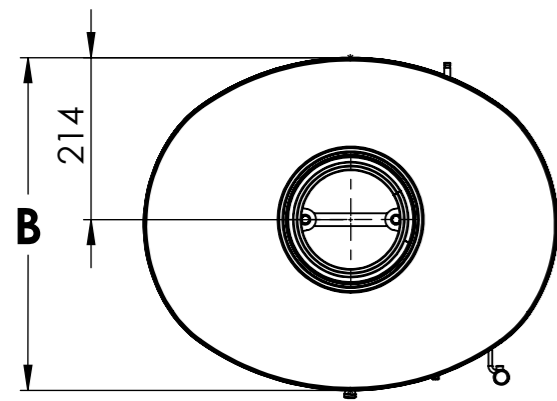

Serie	Scan-Line 800 series
Description	Scan-Line 850 Fixed Pedestal

Possibility of External fresh air from below

External fresh air from behind  
1515-0011 (Not included)

	<b>A</b>	<b>B</b>
Std. Top	1035	440
High Top	1066	445