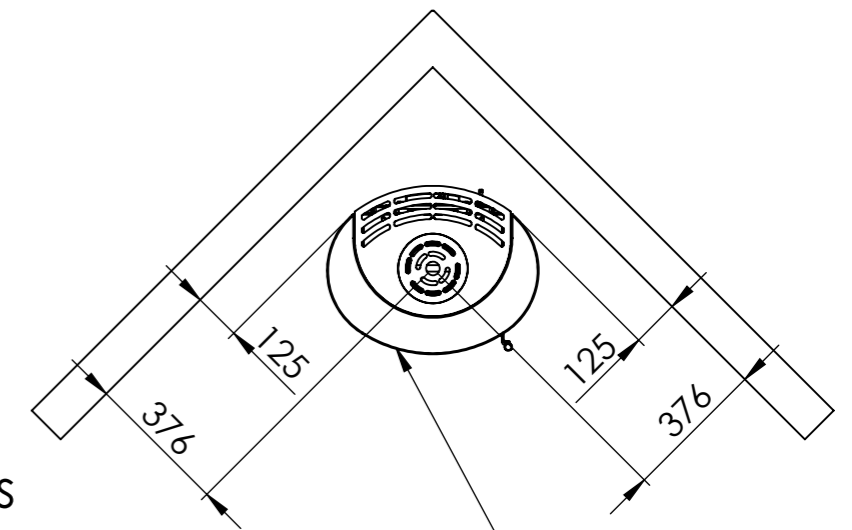

Serie	Scan-Line 800 series
Description	Scan-Line 850 Fixed Pedestal

Possibility of External fresh air from below

External fresh air from behind  
1515-0011 (Not included)

	<b>A</b>	<b>B</b>
Std. Top	1035	440
High Top	1066	445