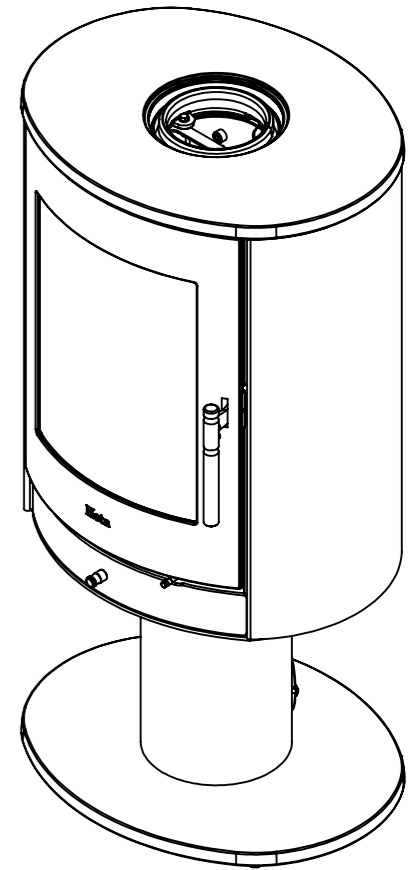

Serie	Scan-Line 800 series
Description	Scan-Line 850 Fixed Pedestal

Possibility of External fresh air from below

External fresh air from behind  
1515-0011 (Not included)

	<b>A</b>	<b>B</b>
Std. Top	1035	440
High Top	1066	445