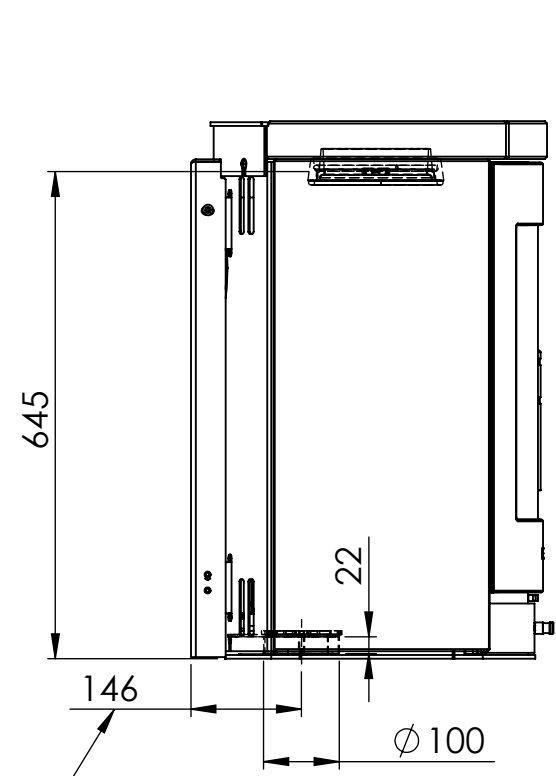

Serie	Scan-Line 800 series
Description	Scan-Line 850 ceramic wall hanging

Possibility of External fresh air from below