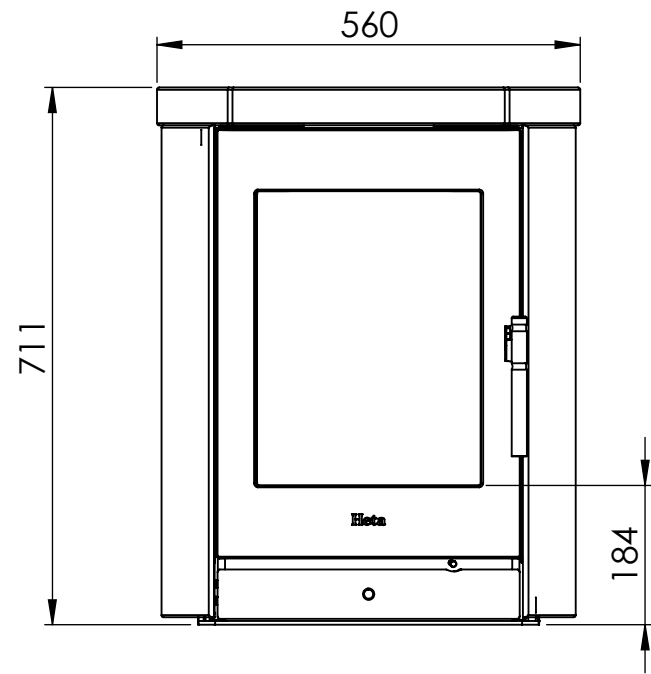

Serie	Scan-Line 800 series
Description	Scan-Line 850 ceramic wall hanging

Possibility of External fresh air from below