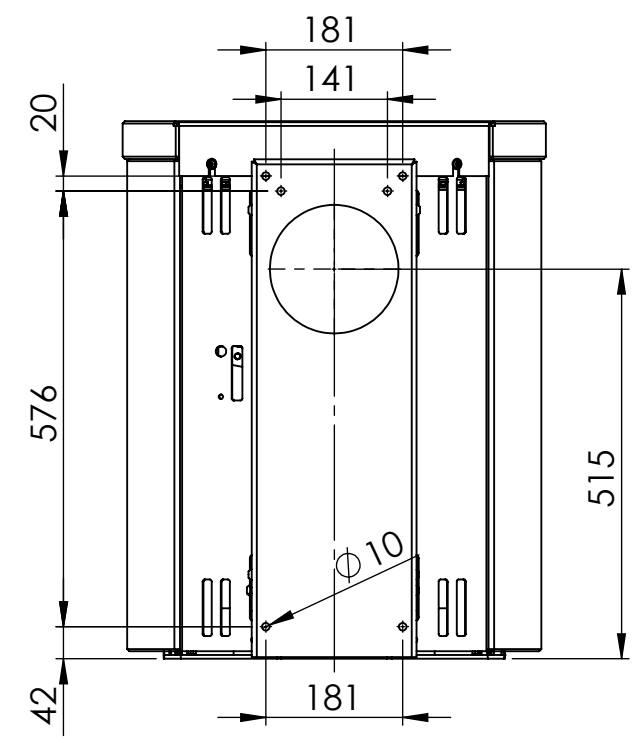

Serie	Scan-Line 800 series
Description	Scan-Line 850 ceramic wall hanging

Possibility of External fresh air from below