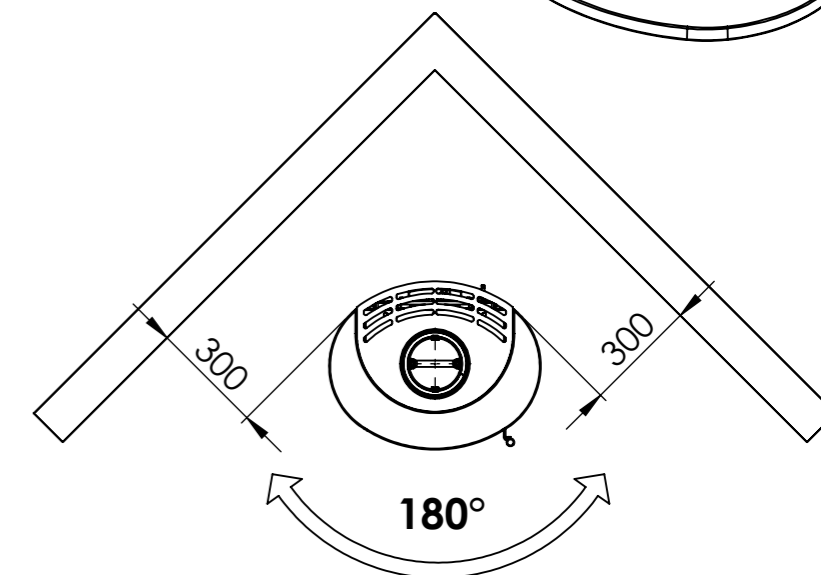

Serie	Scan-Line 800 series
Description	Scan-Line 850 turnable Pedestal ceramic

Possibility of External fresh air from below

External fresh air from behind 1515-0011 (Not included)

Shown as standard stove

- Minimum distance must always be observed!!
 Also when the stove is rotated in its alternative positions:
- Distance behind 125 to combustibles
 - Distance side 300 to combustibles
 - Distance front 900 to combustibles