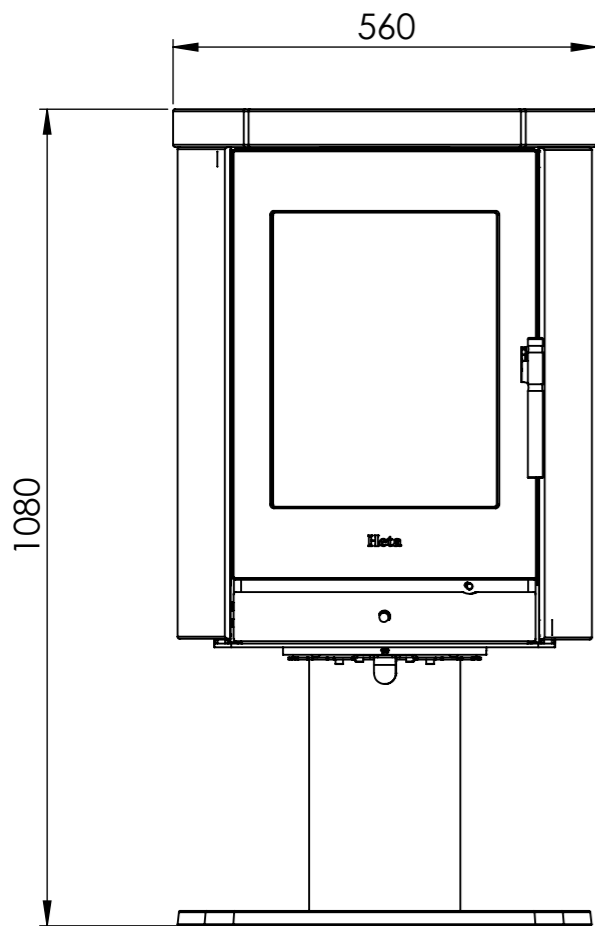

Serie	Scan-Line 800 series
Description	Scan-Line 850 turnable Pedestal ceramic

Possibility of External fresh air from below

External fresh air from behind 1515-0011 (Not included)

Shown as standard stove

- Minimum distance must always be observed!!
 Also when the stove is rotated in its alternative positions:
- Distance behind 125 to combustibles
 - Distance side 300 to combustibles
 - Distance front 900 to combustibles