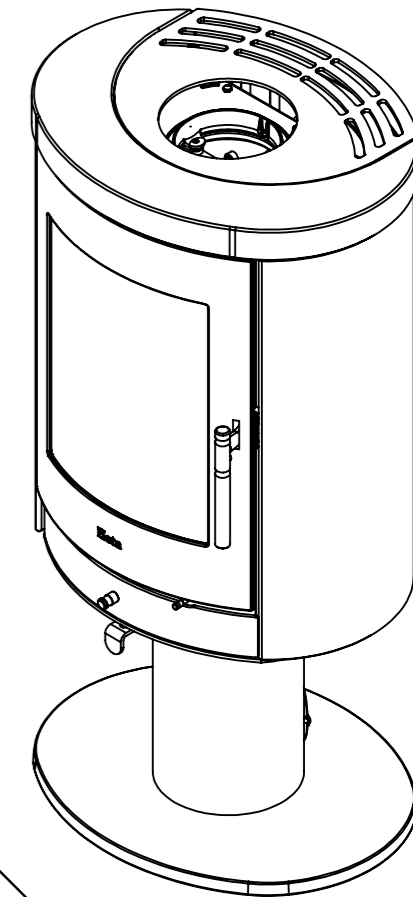

Serie	Scan-Line 800 series
Description	Scan-Line 850 turnable Pedestal ceramic

Possibility of External fresh air from below

External fresh air from behind 1515-0011 (Not included)

Shown as standard stove

- Minimum distance must always be observed!!
 Also when the stove is rotated in its alternative positions:
- Distance behind 125 to combustibles
 - Distance side 300 to combustibles
 - Distance front 900 to combustibles