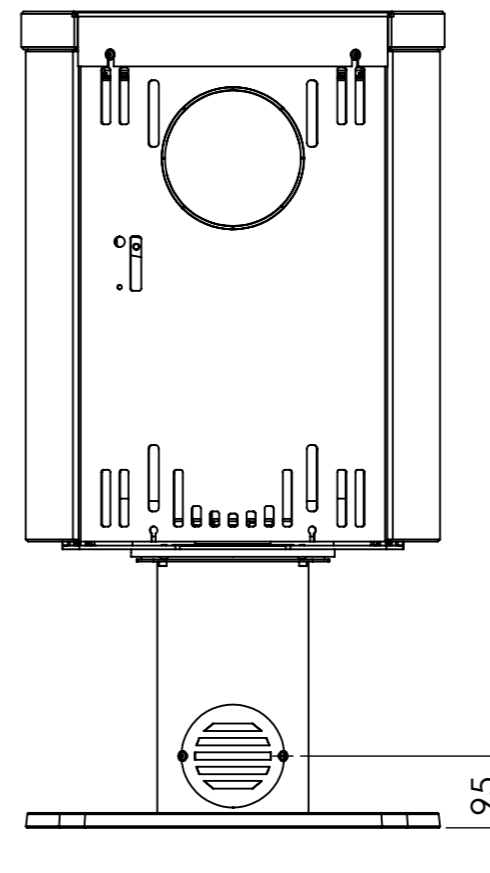

Serie	Scan-Line 800 series
Description	Scan-Line 850 turnable Pedestal ceramic

Possibility of External fresh air from below

External fresh air from behind 1515-0011 (Not included)

Shown as standard stove

- Minimum distance must always be observed!!
 Also when the stove is rotated in its alternative positions:
- Distance behind 125 to combustibles
 - Distance side 300 to combustibles
 - Distance front 900 to combustibles