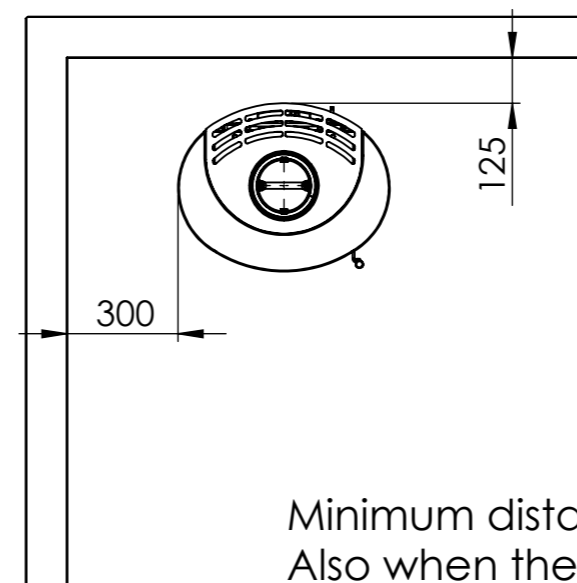

Serie	Scan-Line 800 series
Description	Scan-Line 850 turnable Pedestal ceramic

Possibility of External fresh air from below

External fresh air from behind 1515-0011 (Not included)

Shown as standard stove

- Minimum distance must always be observed!!
 Also when the stove is rotated in its alternative positions:
- Distance behind 125 to combustibles
 - Distance side 300 to combustibles
 - Distance front 900 to combustibles