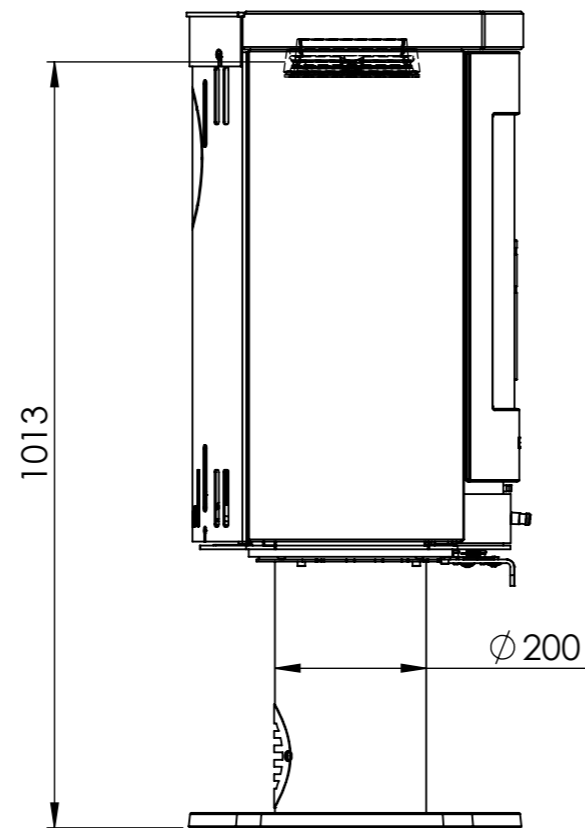

Serie	Scan-Line 800 series
Description	Scan-Line 850 turnable Pedestal ceramic

Possibility of External fresh air from below

External fresh air from behind 1515-0011 (Not included)

Shown as standard stove

- Minimum distance must always be observed!!
 Also when the stove is rotated in its alternative positions:
- Distance behind 125 to combustibles
 - Distance side 300 to combustibles
 - Distance front 900 to combustibles