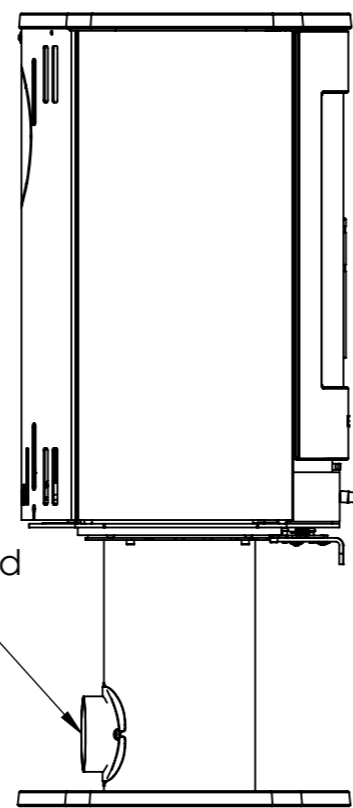

Serie	Scan-Line 800 series
Description	Scan-Line 850 turnable Pedestal ceramic

Possibility of External fresh air from below

External fresh air from behind 1515-0011 (Not included)

Shown as standard stove

- Minimum distance must always be observed!!
 Also when the stove is rotated in its alternative positions:
- Distance behind 125 to combustibles
 - Distance side 300 to combustibles
 - Distance front 900 to combustibles