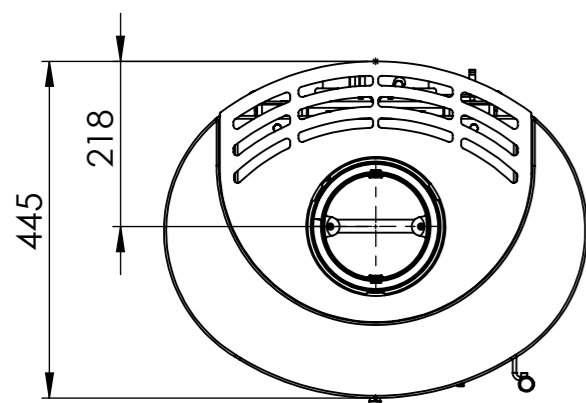

Serie	Scan-Line 800 series
Description	Scan-Line 850 turnable Pedestal ceramic

Possibility of External fresh air from below

External fresh air from behind 1515-0011 (Not included)

Shown as standard stove

- Minimum distance must always be observed!!
 Also when the stove is rotated in its alternative positions:
- Distance behind 125 to combustibles
 - Distance side 300 to combustibles
 - Distance front 900 to combustibles