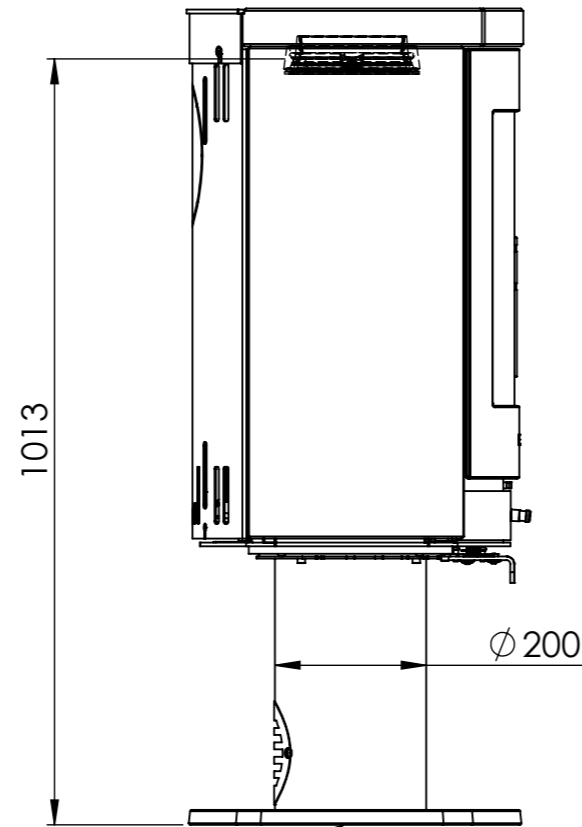

Serie	Scan-Line 800 series
Description	Scan-Line 850 turnable Pedestal stone-stonetop

Possibility of External fresh air from below

External fresh air from behind 1515-0011 (Not included)

Shown as standard stove

- Minimum distance must always be observed!!  
 Also when the stove is rotated in its alternative positions:
- Distance behind 125 to combustibles
  - Distance side 300 to combustibles
  - Distance front 900 to combustibles