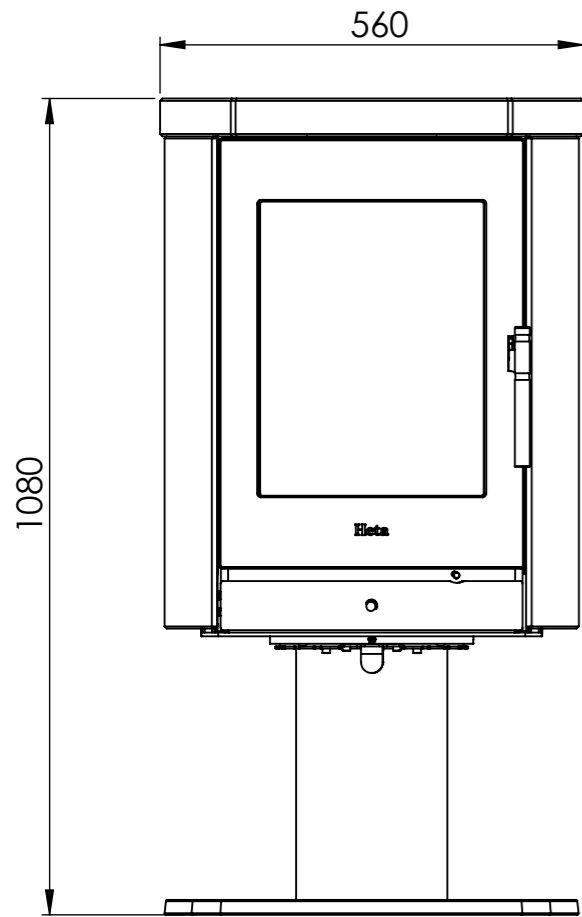

Serie	Scan-Line 800 series
Description	Scan-Line 850 turnable Pedestal stone-stonetop

Possibility of External fresh air from below

External fresh air from behind 1515-0011 (Not included)

Shown as standard stove

- Minimum distance must always be observed!!  
 Also when the stove is rotated in its alternative positions:
- Distance behind 125 to combustibles
  - Distance side 300 to combustibles
  - Distance front 900 to combustibles