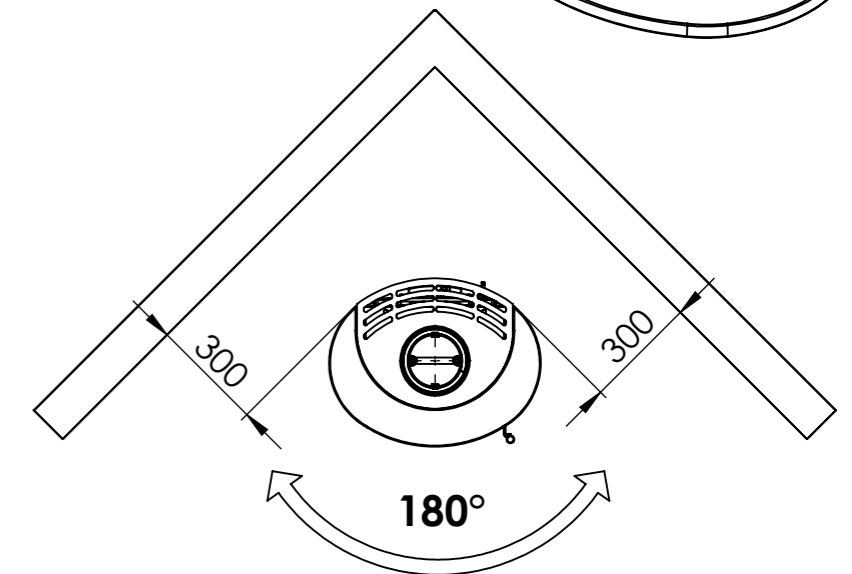

Serie	Scan-Line 800 series
Description	Scan-Line 850 turnable Pedestal stone-stonetop

Possibility of External fresh air from below

External fresh air from behind 1515-0011 (Not included)

Shown as standard stove

- Minimum distance must always be observed!!  
 Also when the stove is rotated in its alternative positions:
- Distance behind 125 to combustibles
  - Distance side 300 to combustibles
  - Distance front 900 to combustibles