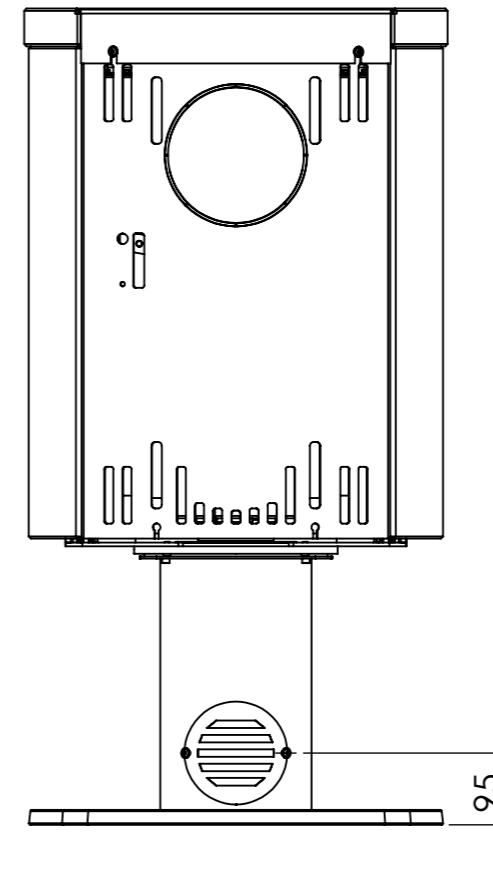

Serie	Scan-Line 800 series
Description	Scan-Line 850 turnable Pedestal stone-stonetop

Possibility of External fresh air from below

External fresh air from behind 1515-0011 (Not included)

Shown as standard stove

- Minimum distance must always be observed!!  
 Also when the stove is rotated in its alternative positions:
- Distance behind 125 to combustibles
  - Distance side 300 to combustibles
  - Distance front 900 to combustibles