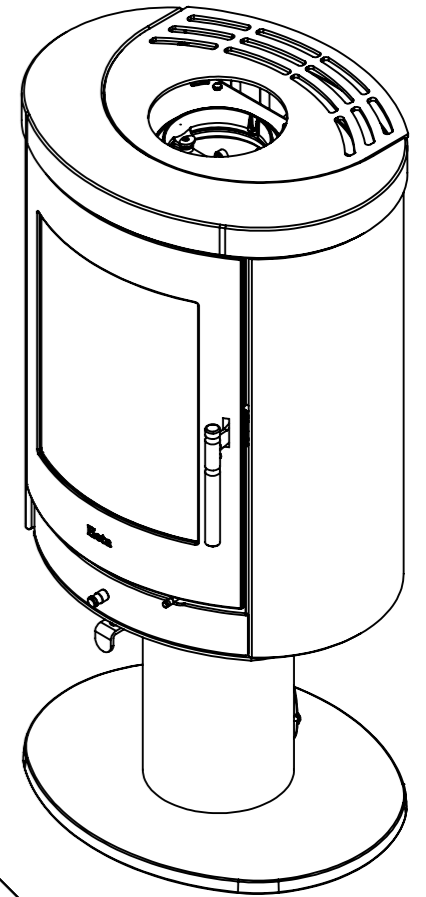

Serie	Scan-Line 800 series
Description	Scan-Line 850 turnable Pedestal stone-stonetop

Possibility of External fresh air from below

External fresh air from behind 1515-0011 (Not included)

Shown as standard stove

- Minimum distance must always be observed!!  
 Also when the stove is rotated in its alternative positions:
- Distance behind 125 to combustibles
  - Distance side 300 to combustibles
  - Distance front 900 to combustibles