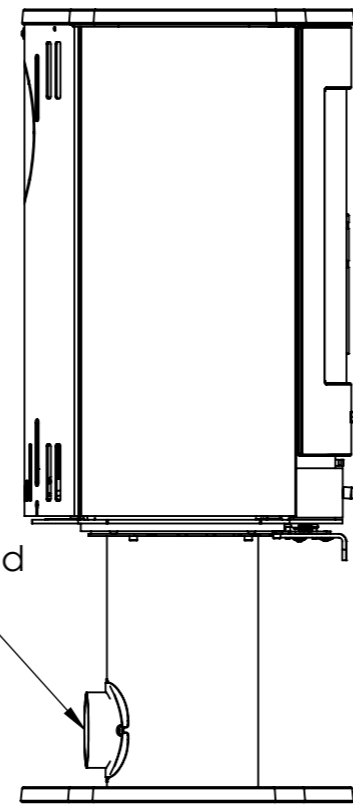

Serie	Scan-Line 800 series
Description	Scan-Line 850 turnable Pedestal stone-stonetop

Possibility of External fresh air from below

External fresh air from behind 1515-0011 (Not included)

Shown as standard stove

- Minimum distance must always be observed!!  
 Also when the stove is rotated in its alternative positions:
- Distance behind 125 to combustibles
  - Distance side 300 to combustibles
  - Distance front 900 to combustibles