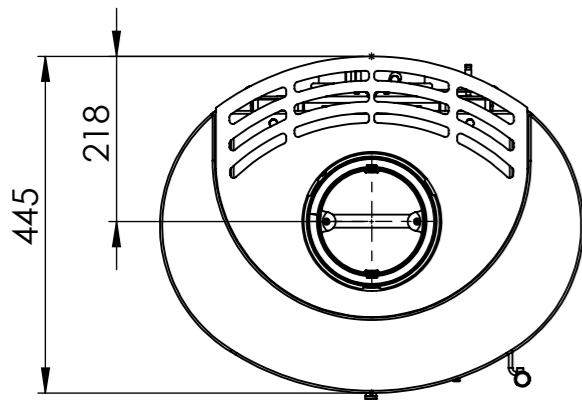

Serie	Scan-Line 800 series
Description	Scan-Line 850 turnable Pedestal stone-stonetop

Possibility of External fresh air from below

External fresh air from behind 1515-0011 (Not included)

Shown as standard stove

- Minimum distance must always be observed!!  
 Also when the stove is rotated in its alternative positions:
- Distance behind 125 to combustibles
  - Distance side 300 to combustibles
  - Distance front 900 to combustibles