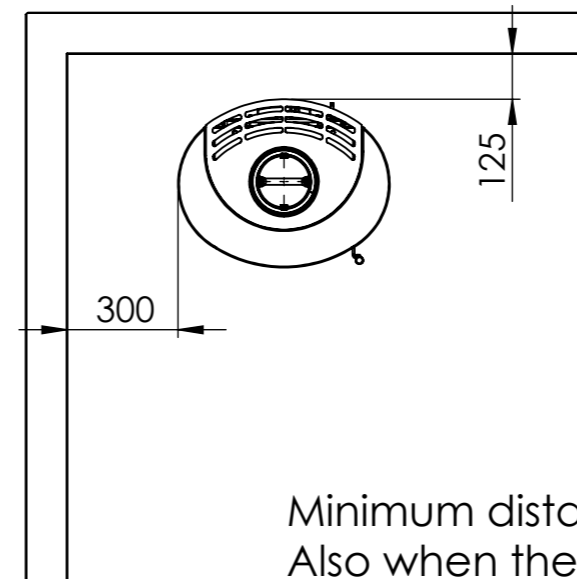

Serie	Scan-Line 800 series
Description	Scan-Line 850 turnable Pedestal stone-stonetop

Possibility of External fresh air from below

External fresh air from behind 1515-0011 (Not included)

Shown as standard stove

- Minimum distance must always be observed!!  
 Also when the stove is rotated in its alternative positions:
- Distance behind 125 to combustibles
  - Distance side 300 to combustibles
  - Distance front 900 to combustibles