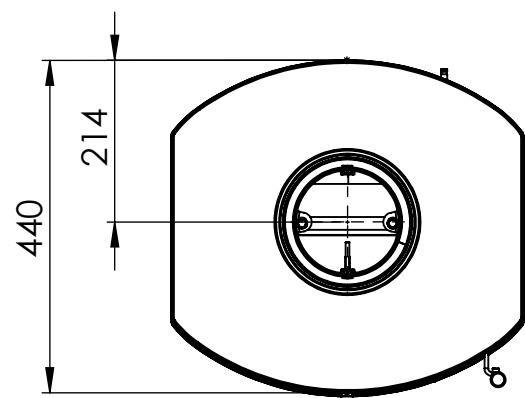

Serie	Scan-Line 800 series
Description	Scan-Line 850M side windows Fixed Pedestal

Possibility of External fresh air from below

External fresh air from behind
1515-0011 (Not included)

Show as standard stove