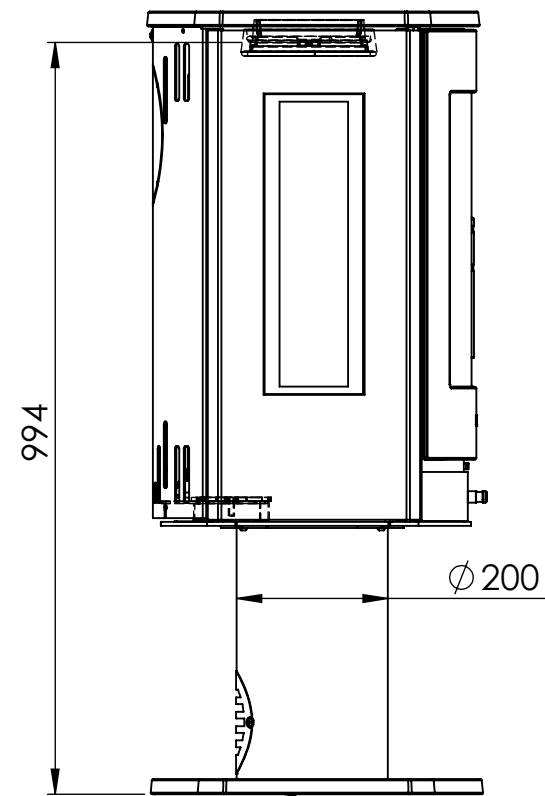

Serie	Scan-Line 800 series
Description	Scan-Line 850M side windows Fixed Pedestal

Possibility of External fresh air from below

External fresh air from behind
1515-0011 (Not included)

Show as standard stove