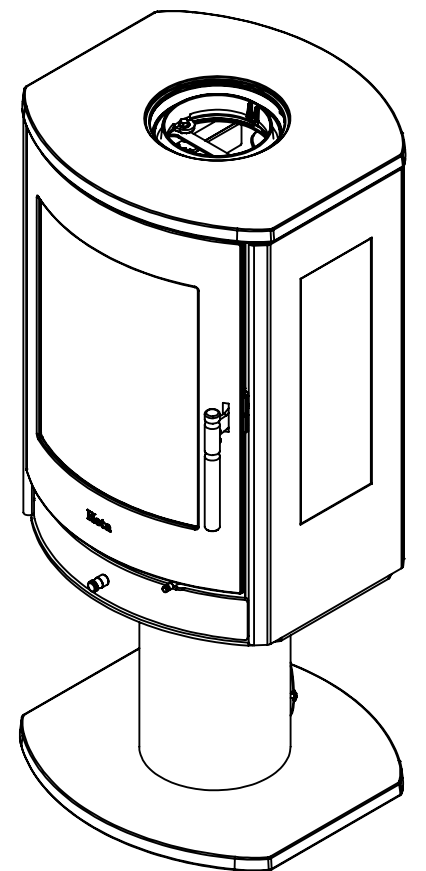

Serie	Scan-Line 800 series
Description	Scan-Line 850M side windows Fixed Pedestal

Possibility of External fresh air from below

External fresh air from behind
1515-0011 (Not included)

Show as standard stove