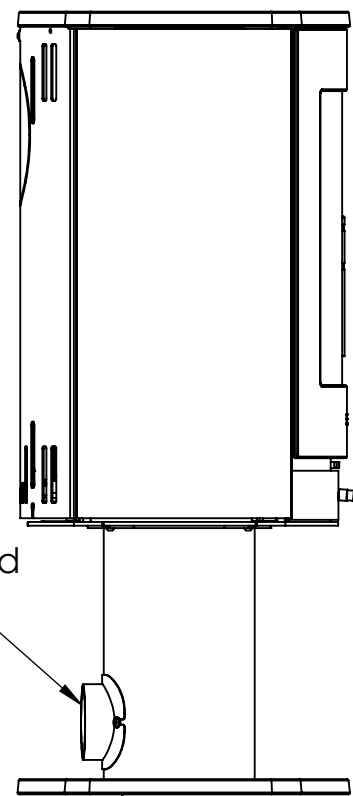

Serie	Scan-Line 800 series
Description	Scan-Line 850M side windows Fixed Pedestal

Possibility of External fresh air from below

External fresh air from behind
1515-0011 (Not included)

Show as standard stove