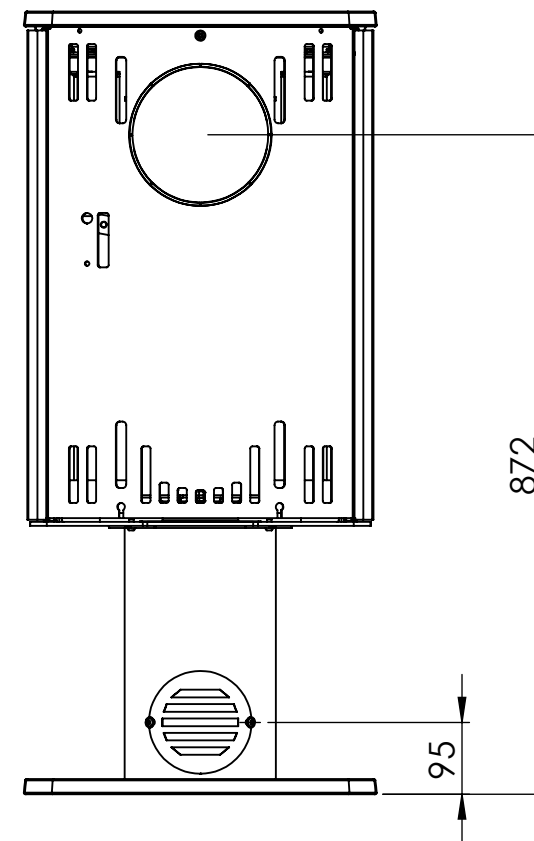

Serie	Scan-Line 800 series
Description	Scan-Line 850M side windows Fixed Pedestal

Possibility of External fresh air from below

External fresh air from behind
1515-0011 (Not included)

Show as standard stove