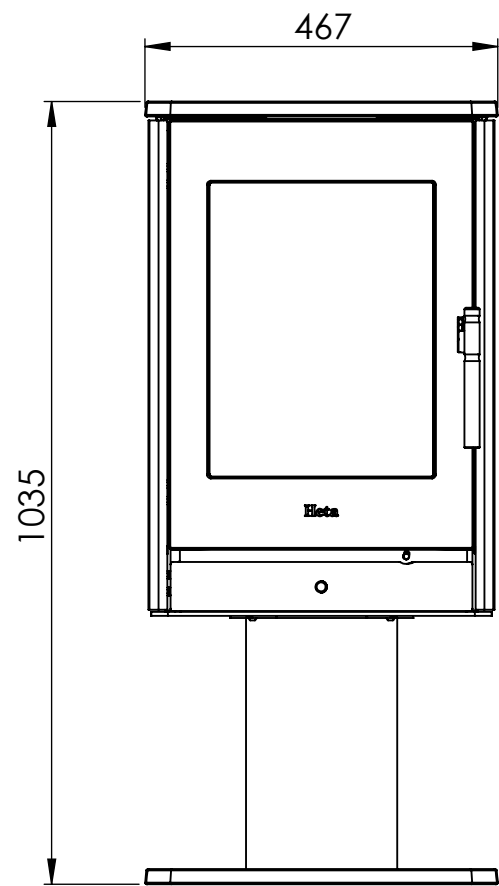

Serie	Scan-Line 800 series
Description	Scan-Line 850M side windows Fixed Pedestal

Possibility of External fresh air from below

External fresh air from behind
1515-0011 (Not included)

Show as standard stove