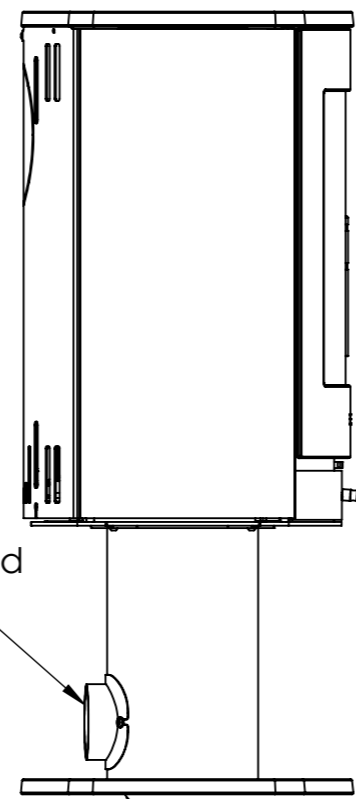

Serie	Scan-Line 800 series
Description	Scan-Line 850M side windows turnable Pedestal

Possibility of External fresh air from below

External fresh air from behind 1515-0011 (Not included)

Show as standard stove