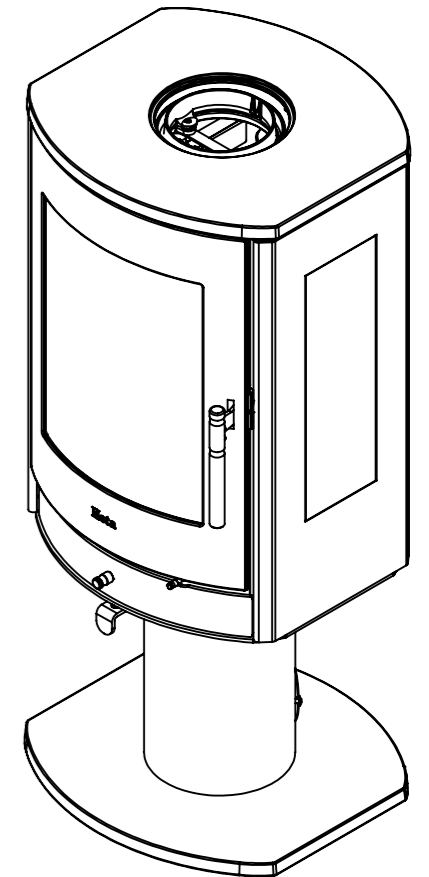

Serie	Scan-Line 800 series
Description	Scan-Line 850M side windows turnable Pedestal

Possibility of External fresh air from below

External fresh air from behind 1515-0011 (Not included)

Show as standard stove