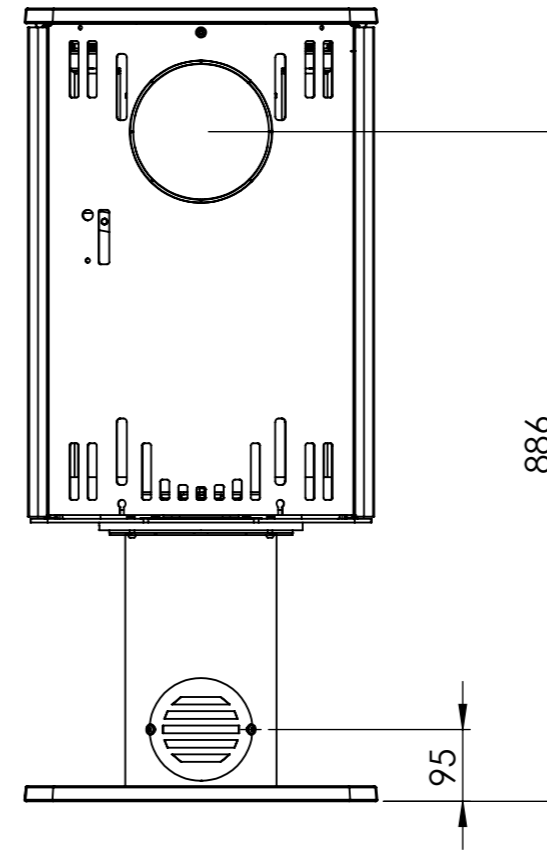

Serie	Scan-Line 800 series
Description	Scan-Line 850M side windows turnable Pedestal

Possibility of External fresh air from below

External fresh air from behind 1515-0011 (Not included)

Show as standard stove