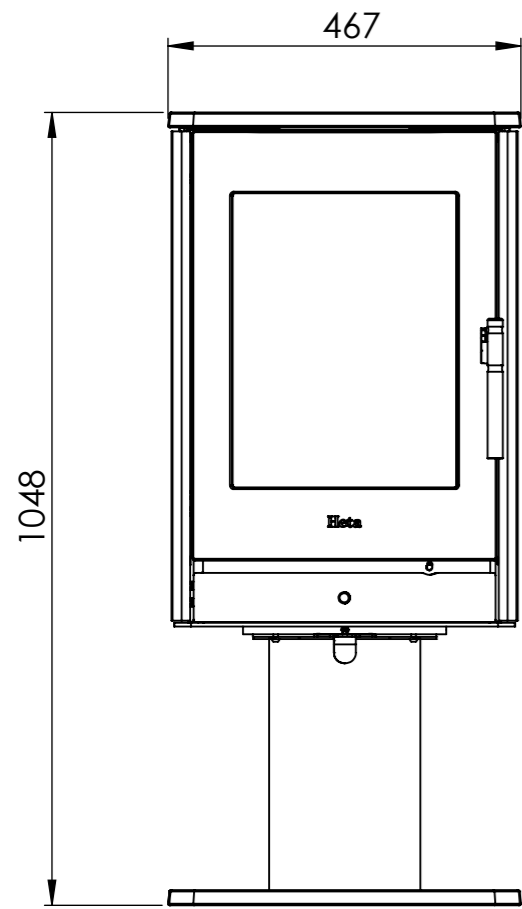

Serie	Scan-Line 800 series
Description	Scan-Line 850M side windows turnable Pedestal

Possibility of External fresh air from below

External fresh air from behind 1515-0011 (Not included)

Show as standard stove