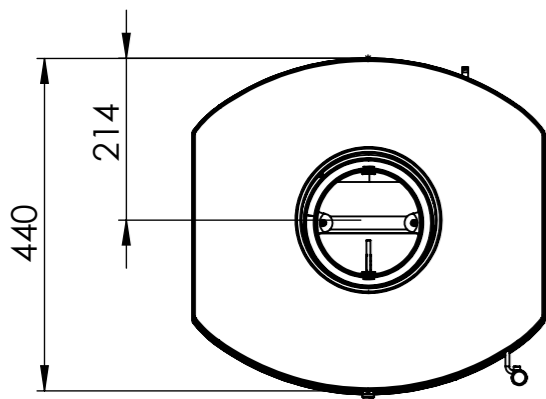

Serie	Scan-Line 800 series
Description	Scan-Line 850M side windows turnable Pedestal

Possibility of External fresh air from below

External fresh air from behind 1515-0011 (Not included)

Show as standard stove