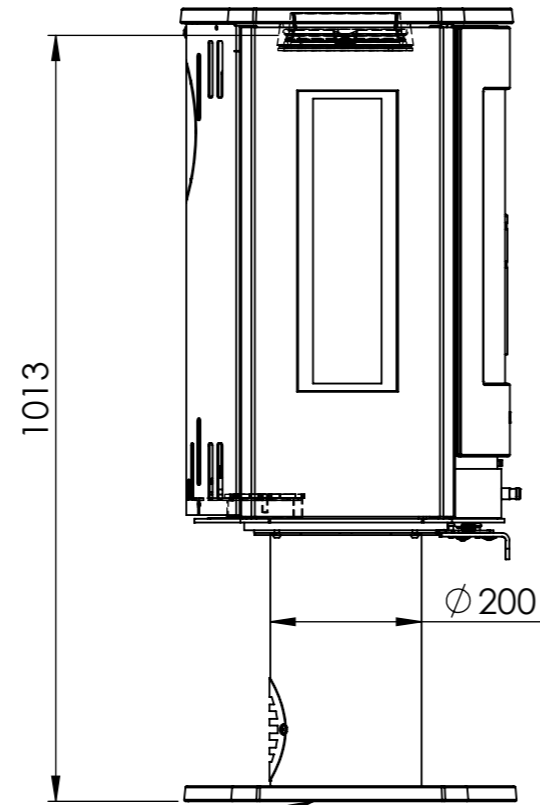

Serie	Scan-Line 800 series
Description	Scan-Line 850M side windows turnable Pedestal

Possibility of External fresh air from below

External fresh air from behind 1515-0011 (Not included)

Show as standard stove