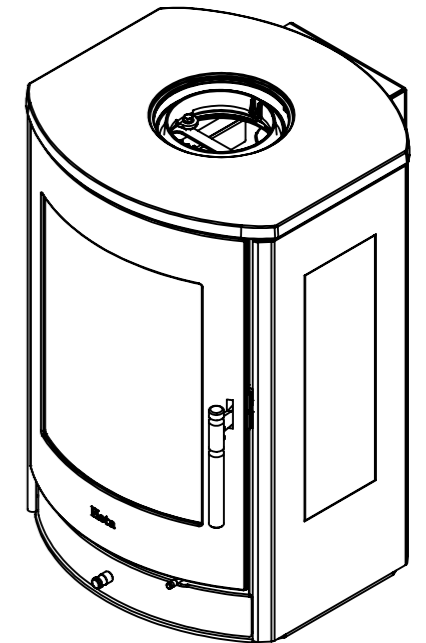

|             |  |
|-------------|--|
| Serie       | Scan-Line 800 series                     |
| Description | Scan-Line 850M side windows wall hanging |

Possibility of External fresh air from below

138