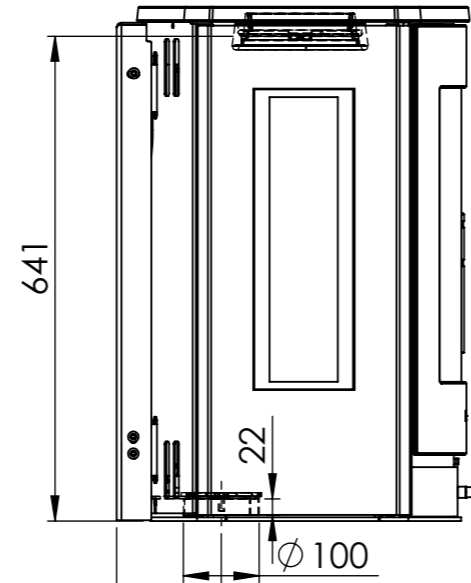

|             |  |
|-------------|--|
| Serie       | Scan-Line 800 series                     |
| Description | Scan-Line 850M side windows wall hanging |

Possibility of External fresh air from below

138