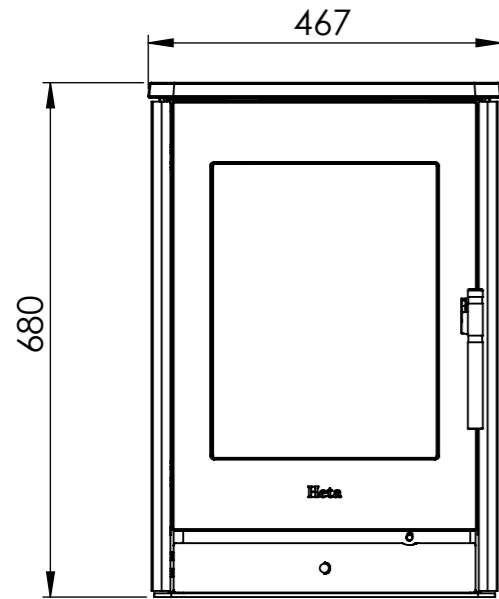

|             |  |
|-------------|--|
| Serie       | Scan-Line 800 series                     |
| Description | Scan-Line 850M side windows wall hanging |

Possibility of External fresh air from below

138