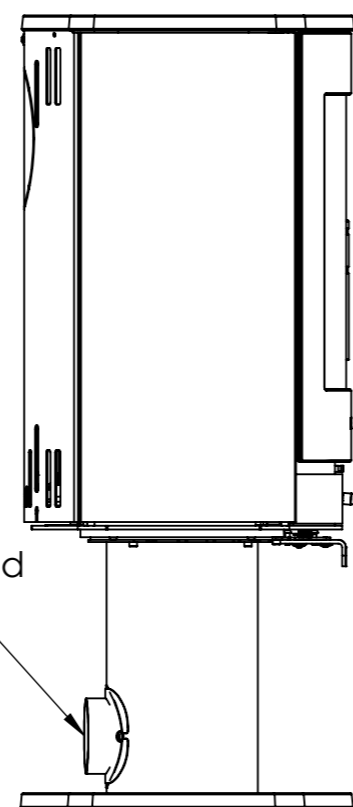

Serie	Scan-Line 800 series
Description	Scan-Line 850M turnable Pedestal

Possibility of External fresh air from below

External fresh air from behind 1515-0011 (Not included)

Shown as standard stove

- Minimum distance must always be observed!!
 Also when the stove is rotated in its alternative positions:
- Distance behind 125 to combustibles
 - Distance side 340 to combustibles
 - Distance front 900 to combustibles