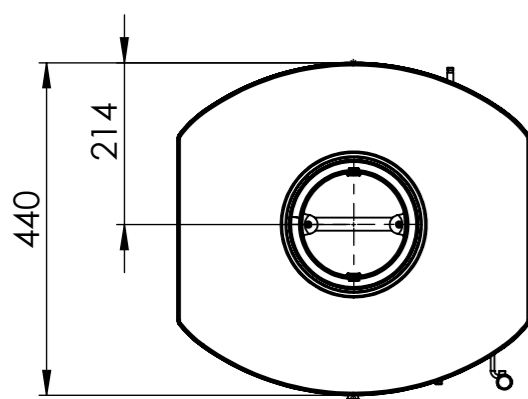

Serie	Scan-Line 800 series
Description	Scan-Line 850M turnable Pedestal

Possibility of External fresh air from below

External fresh air from behind 1515-0011 (Not included)

Shown as standard stove

- Minimum distance must always be observed!!
 Also when the stove is rotated in its alternative positions:
- Distance behind 125 to combustibles
 - Distance side 340 to combustibles
 - Distance front 900 to combustibles