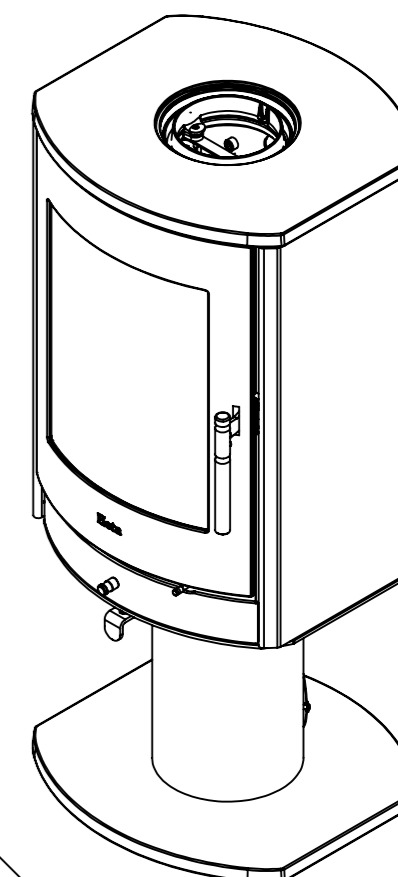

Serie	Scan-Line 800 series
Description	Scan-Line 850M turnable Pedestal

Possibility of External fresh air from below

External fresh air from behind 1515-0011 (Not included)

Shown as standard stove

- Minimum distance must always be observed!!
 Also when the stove is rotated in its alternative positions:
- Distance behind 125 to combustibles
 - Distance side 340 to combustibles
 - Distance front 900 to combustibles