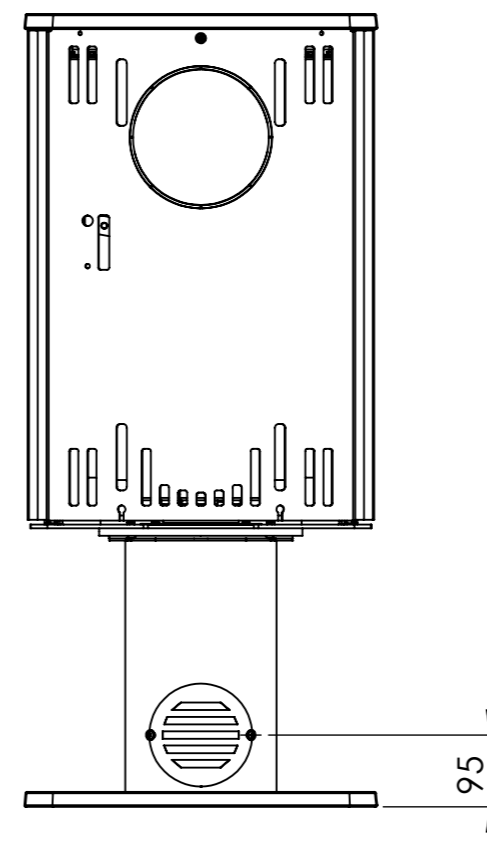

Serie	Scan-Line 800 series
Description	Scan-Line 850M turnable Pedestal

Possibility of External fresh air from below

External fresh air from behind 1515-0011 (Not included)

Shown as standard stove

- Minimum distance must always be observed!!
 Also when the stove is rotated in its alternative positions:
- Distance behind 125 to combustibles
 - Distance side 340 to combustibles
 - Distance front 900 to combustibles