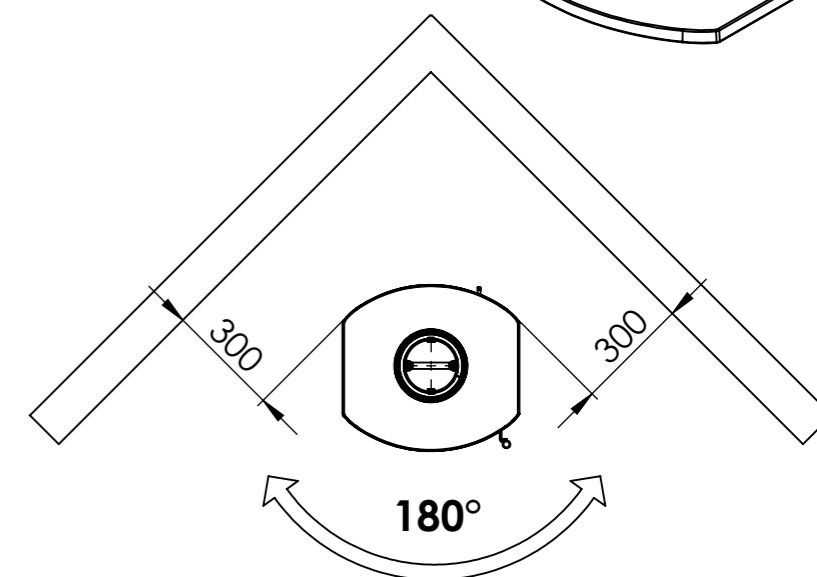

Serie	Scan-Line 800 series
Description	Scan-Line 850M turnable Pedestal

Possibility of External fresh air from below

External fresh air from behind 1515-0011 (Not included)

Shown as standard stove

- Minimum distance must always be observed!!
 Also when the stove is rotated in its alternative positions:
- Distance behind 125 to combustibles
 - Distance side 340 to combustibles
 - Distance front 900 to combustibles