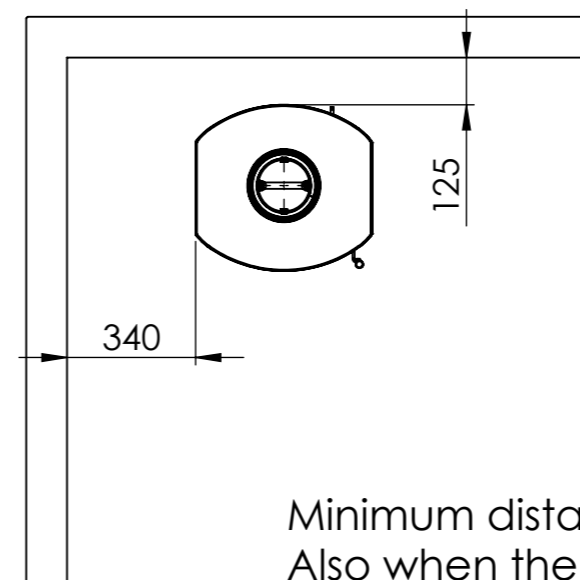

Serie	Scan-Line 800 series
Description	Scan-Line 850M turnable Pedestal

Possibility of External fresh air from below

External fresh air from behind 1515-0011 (Not included)

Shown as standard stove

- Minimum distance must always be observed!!
 Also when the stove is rotated in its alternative positions:
- Distance behind 125 to combustibles
 - Distance side 340 to combustibles
 - Distance front 900 to combustibles