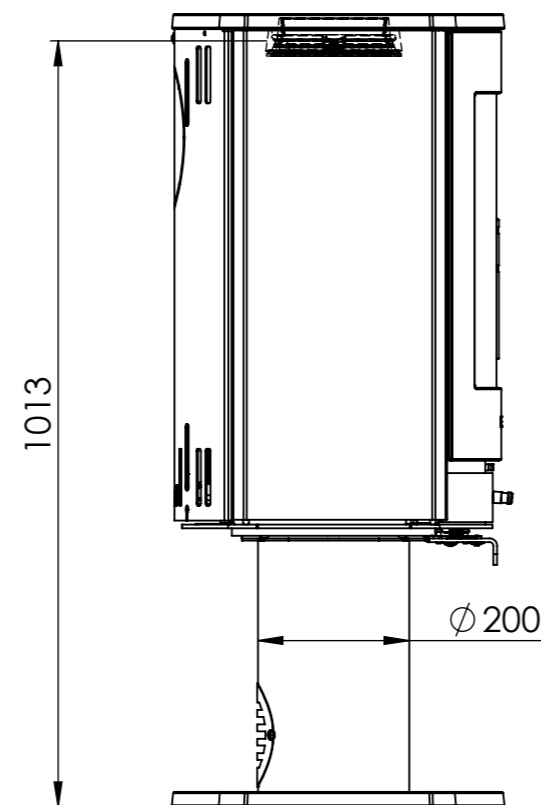

Serie	Scan-Line 800 series
Description	Scan-Line 850M turnable Pedestal

Possibility of External fresh air from below

External fresh air from behind 1515-0011 (Not included)

Shown as standard stove

- Minimum distance must always be observed!!
 Also when the stove is rotated in its alternative positions:
- Distance behind 125 to combustibles
 - Distance side 340 to combustibles
 - Distance front 900 to combustibles