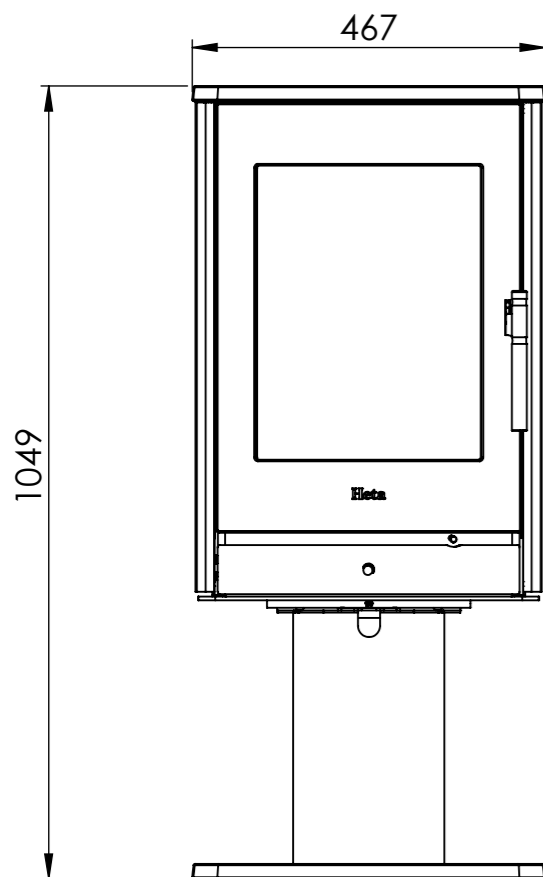

Serie	Scan-Line 800 series
Description	Scan-Line 850M turnable Pedestal

Possibility of External fresh air from below

External fresh air from behind 1515-0011 (Not included)

Shown as standard stove

- Minimum distance must always be observed!!
 Also when the stove is rotated in its alternative positions:
- Distance behind 125 to combustibles
 - Distance side 340 to combustibles
 - Distance front 900 to combustibles