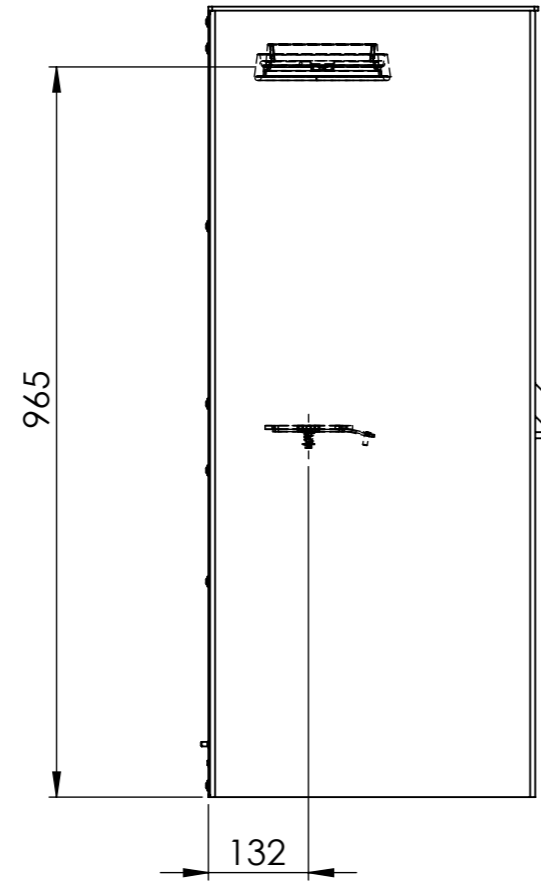

Serie	Scan-Line 95
Description	Scan-Line 95H

External fresh air from behind
1511-0028 (Not included)