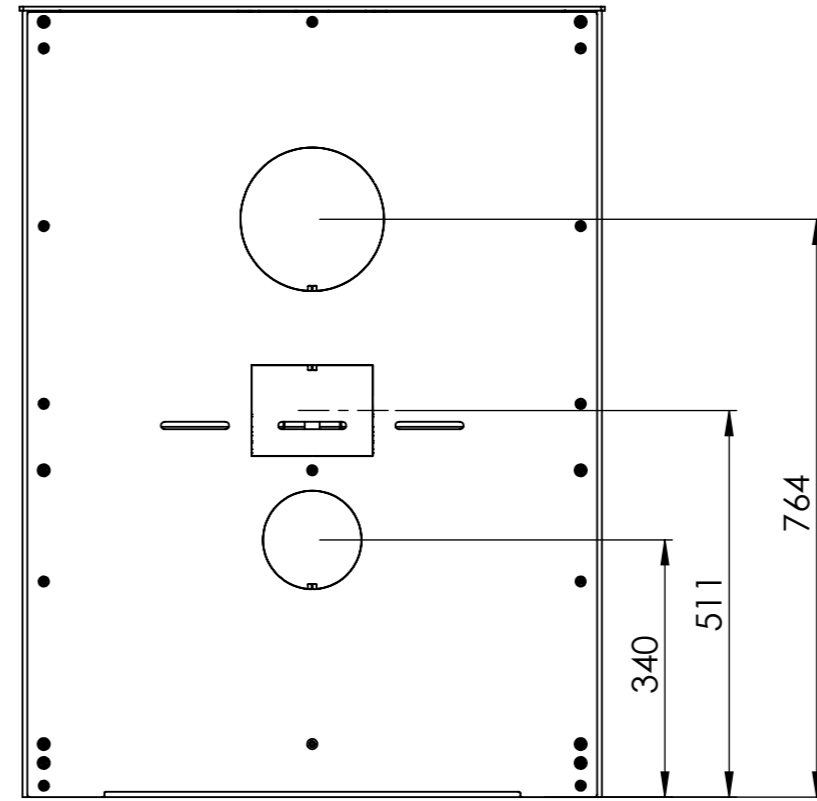

Serie	Scan-Line 95
Description	Scan-Line 95H

External fresh air from behind
1511-0028 (Not included)