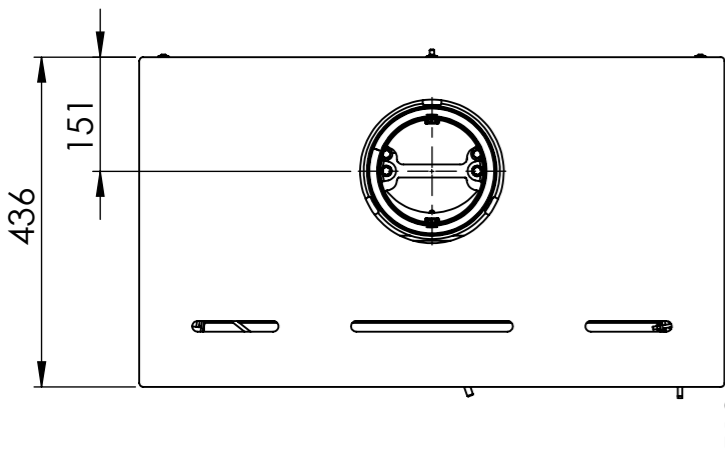

Serie	Scan-Line 95
Description	Scan-Line 95H

External fresh air from behind
1511-0028 (Not included)