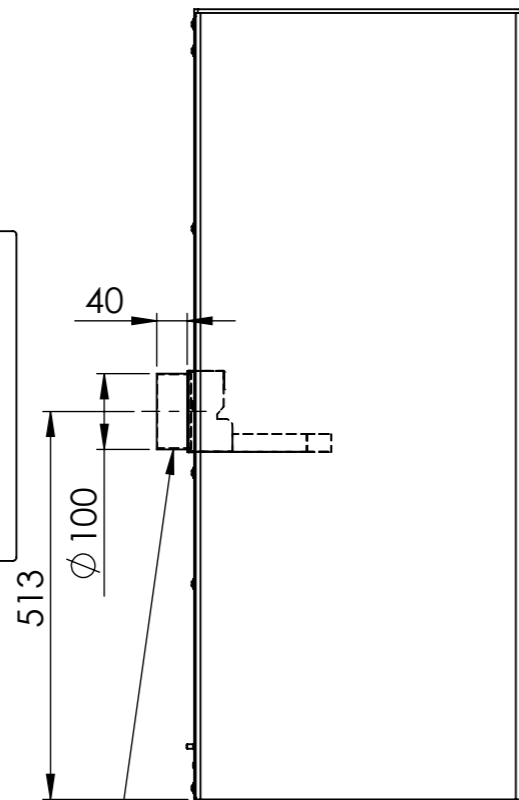

Serie	Scan-Line 95
Description	Scan-Line 95H

External fresh air from behind
1511-0028 (Not included)