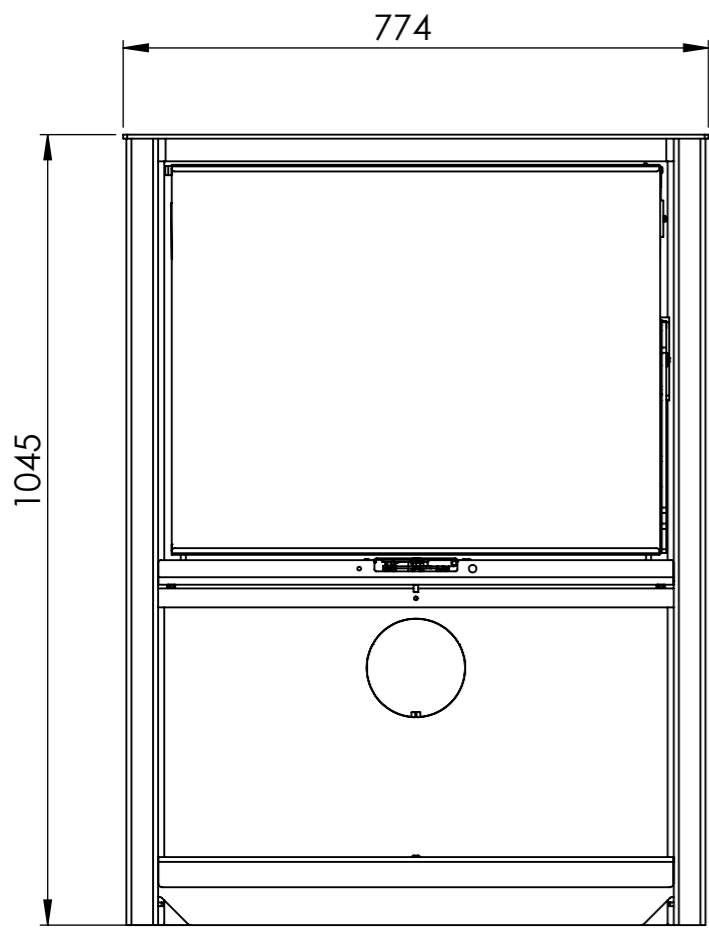

Serie	Scan-Line 95
Description	Scan-Line 95H

External fresh air from behind
1511-0028 (Not included)