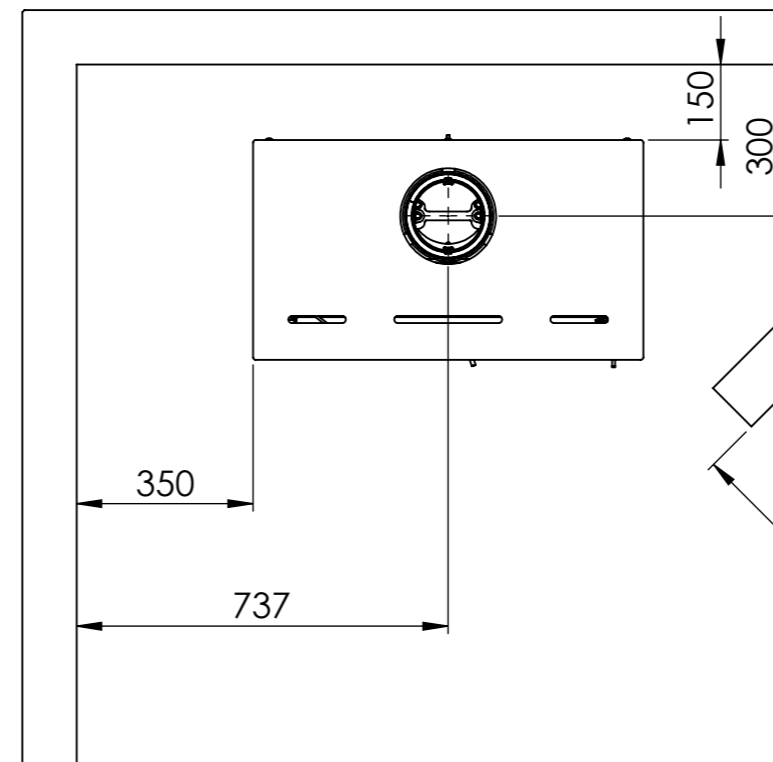

Serie	Scan-Line 95
Description	Scan-Line 95H

External fresh air from behind
1511-0028 (Not included)