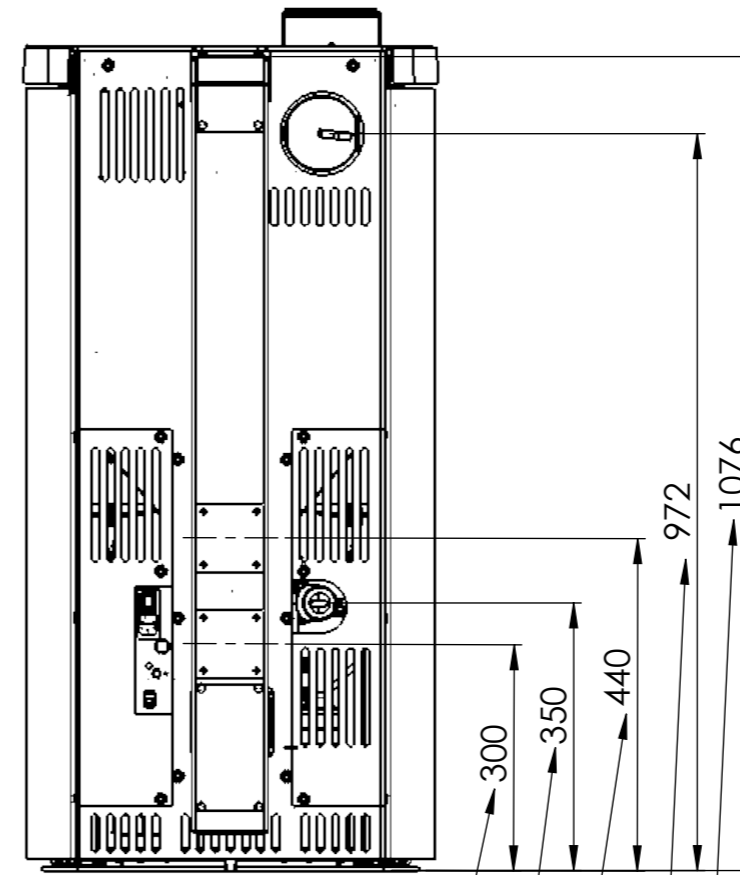

Serie	Scan-Line Green 200
Description	Green 200 Steel - Stone top

Rear outlet 1
 Heta combustion air system
 Rear outlet 1
 heta hot air supply
 Top outlet