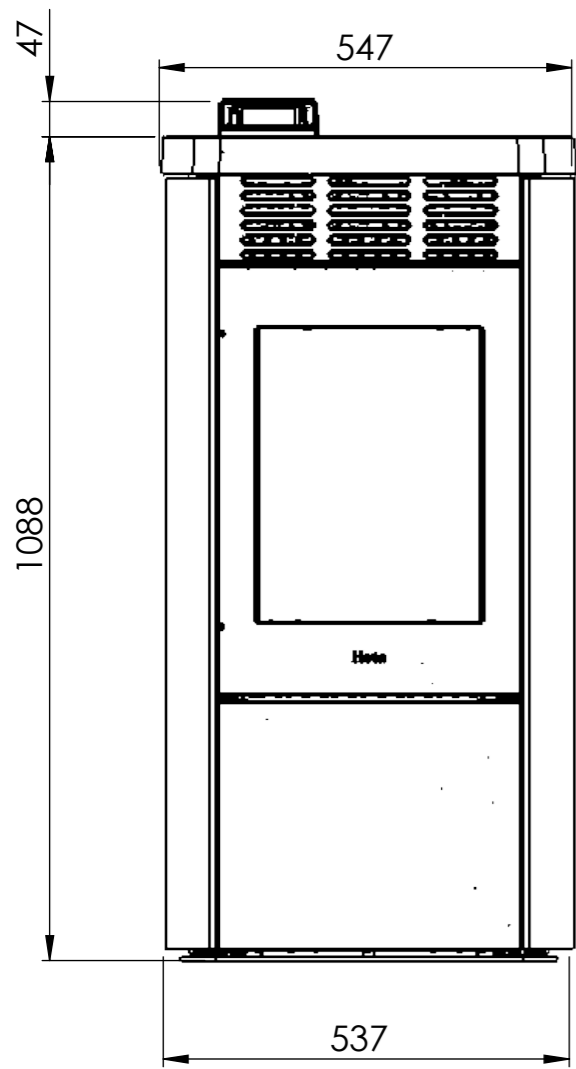

Serie	Scan-Line Green 200
Description	Green 200 Steel - Stone top

Rear outlet 1
 Heta combustion air system
 Rear outlet 1
 heta hot air supply
 Top outlet