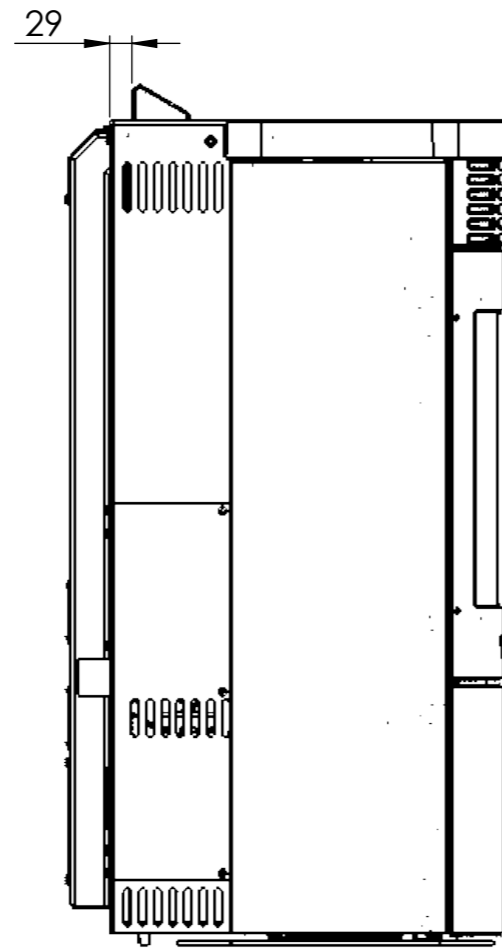

Serie	Scan-Line Green 200
Description	Green 200 Steel - Stone top

Rear outlet 1
 Heta combustion air system
 Rear outlet 1
 heta hot air supply
 Top outlet