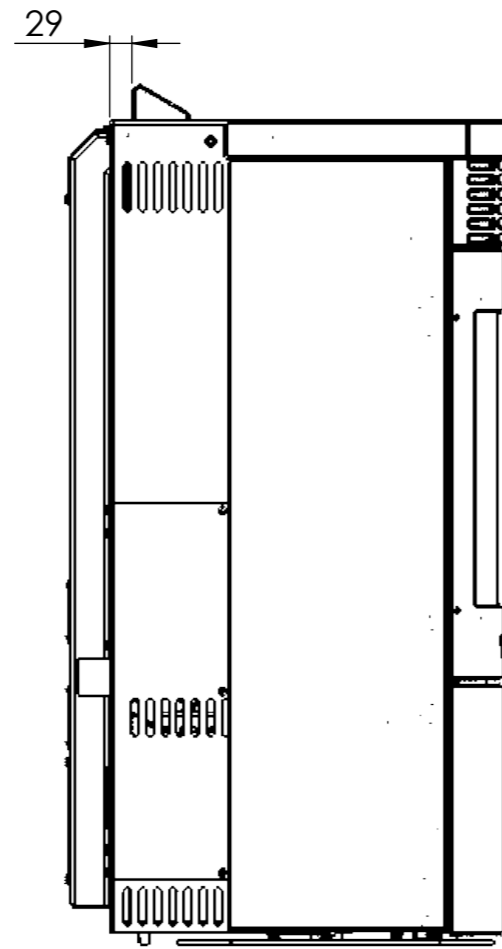

Serie	Scan-Line Green 200
Description	Green 200 Stone-ceramic

Rear outlet 1
Heta combustion air system
Rear outlet 1
heta hot air supply
Top outlet