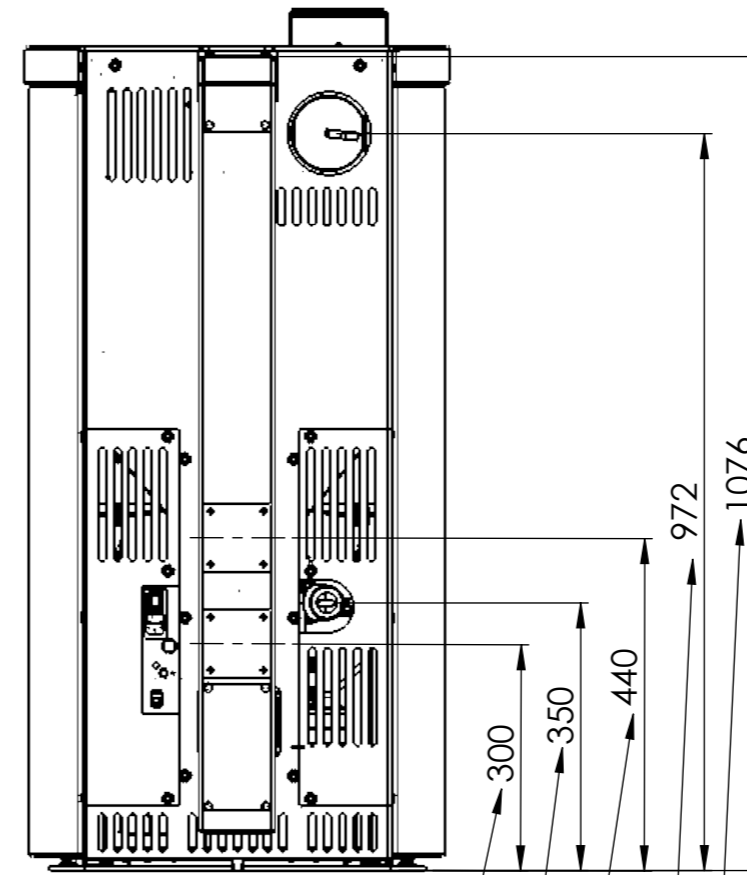

Serie	Scan-Line Green 200
Description	Green 200 Stone-ceramic

Rear outlet 1
Heta combustion air system
Rear outlet 1
heta hot air supply
Top outlet