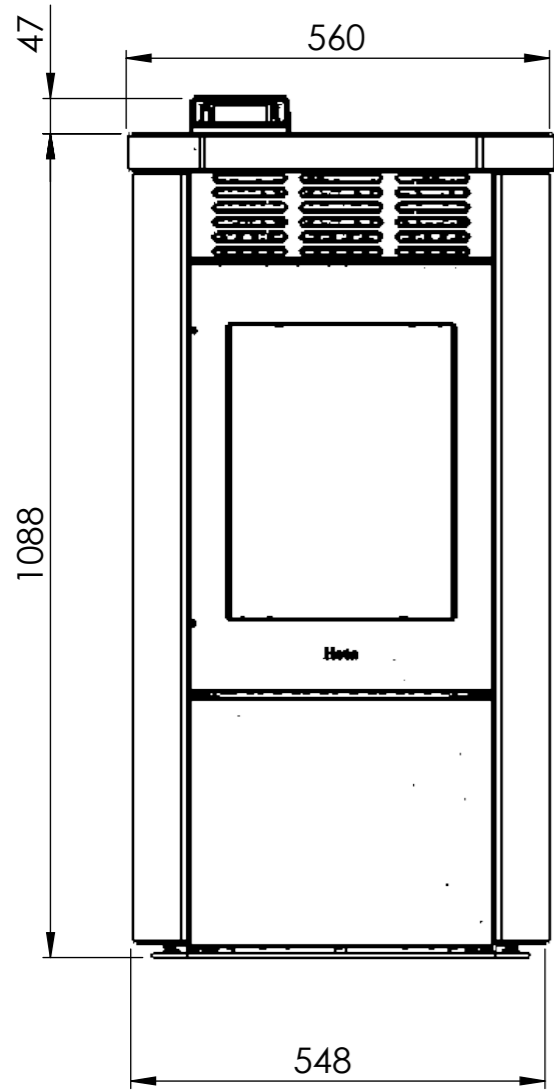

Serie	Scan-Line Green 200
Description	Green 200 Stone-ceramic

Rear outlet 1
Heta combustion air system
Rear outlet 1
heta hot air supply
Top outlet