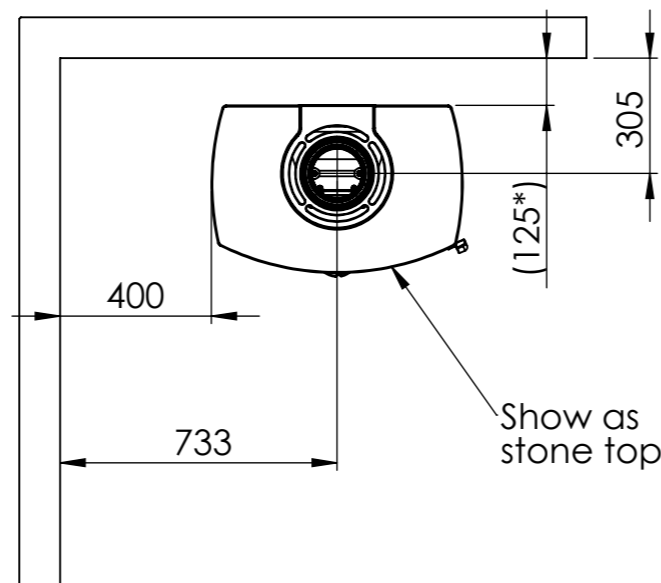

Serie	Icon-Line
Description	Icon-Line Eclipse XL S

The same dimensions apply to thermal stones (Steel) and stone models

101 Center fresh air from bottom

Show as stone top

Show as standard top

*75 mm with insulation/ shielding of flue gas connector