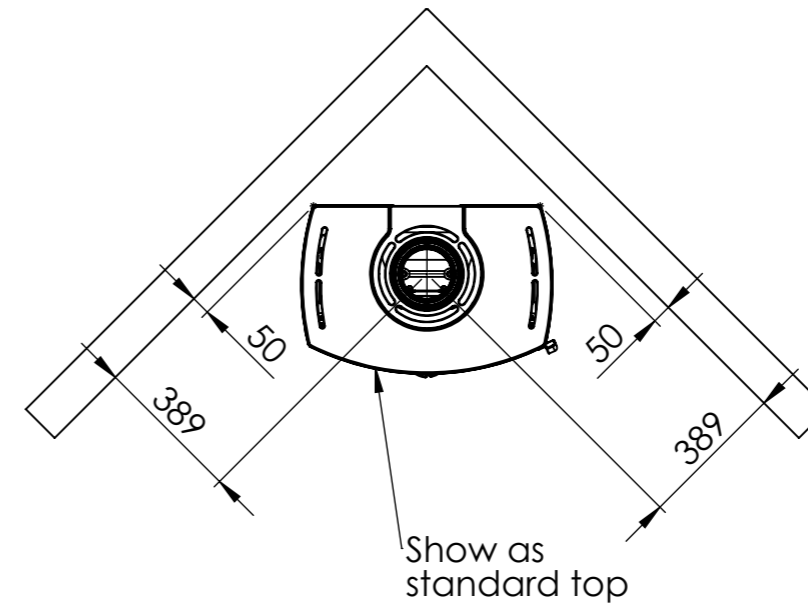

Serie	Icon-Line
Description	Icon-Line Eclipse XL S

The same dimensions apply to thermal stones (Steel) and stone models

101 Center fresh air from bottom

Show as stone top

Show as standard top

*75 mm with insulation/ shielding of flue gas connector