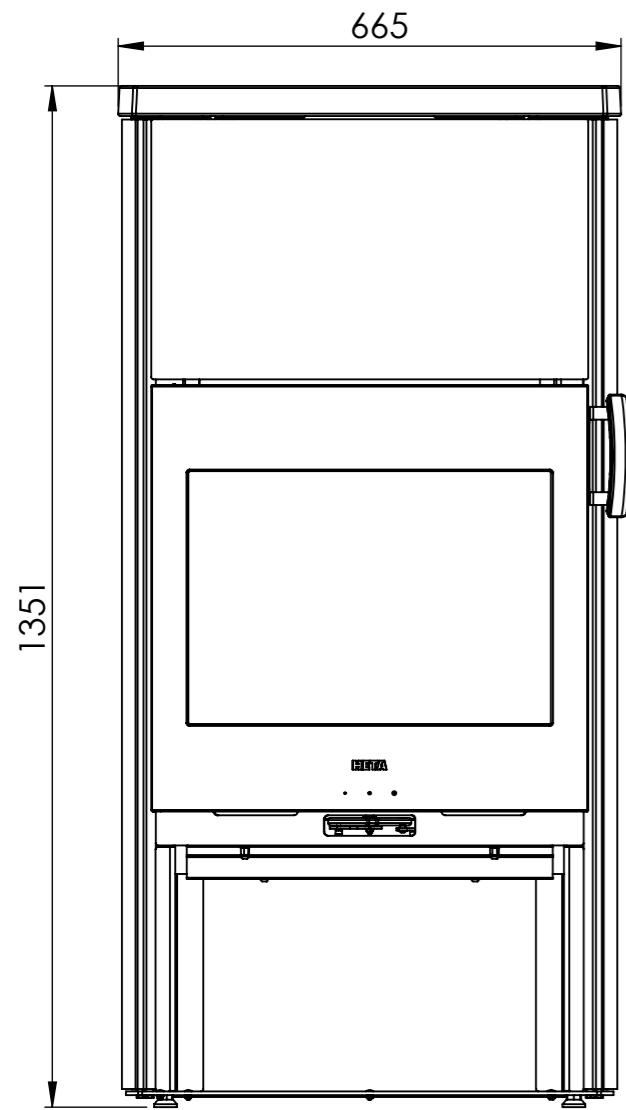

Serie	Icon-Line
Description	Icon-Line Eclipse XL S

The same dimensions apply to thermal stones (Steel) and stone models

101 Center fresh air from bottom

Show as stone top

Show as standard top

*75 mm with insulation/ shielding of flue gas connector