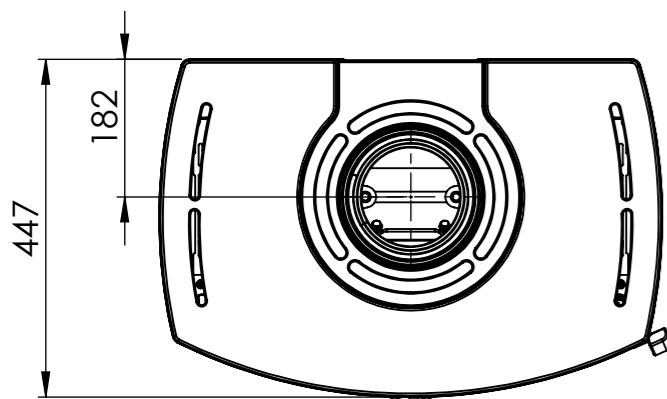

Serie	Icon-Line
Description	Icon-Line Eclipse XL S

The same dimensions apply to thermal stones (Steel) and stone models

101 Center fresh air from bottom

Show as stone top

Show as standard top

*75 mm with insulation/ shielding of flue gas connector