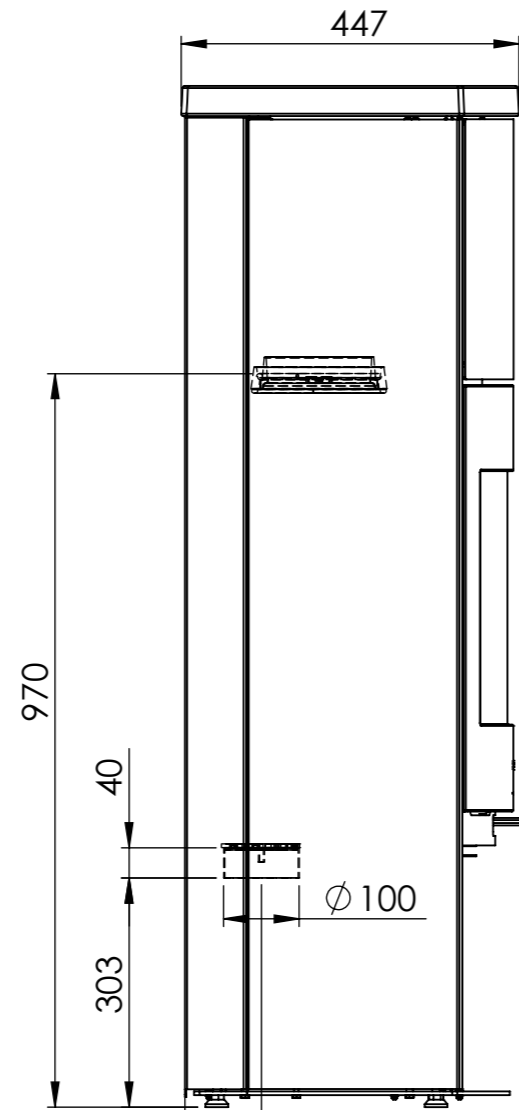

Serie	Icon-Line
Description	Icon-Line Eclipse XL S

The same dimensions apply to thermal stones (Steel) and stone models

101 Center fresh air from bottom

Show as stone top

Show as standard top

*75 mm with insulation/ shielding of flue gas connector