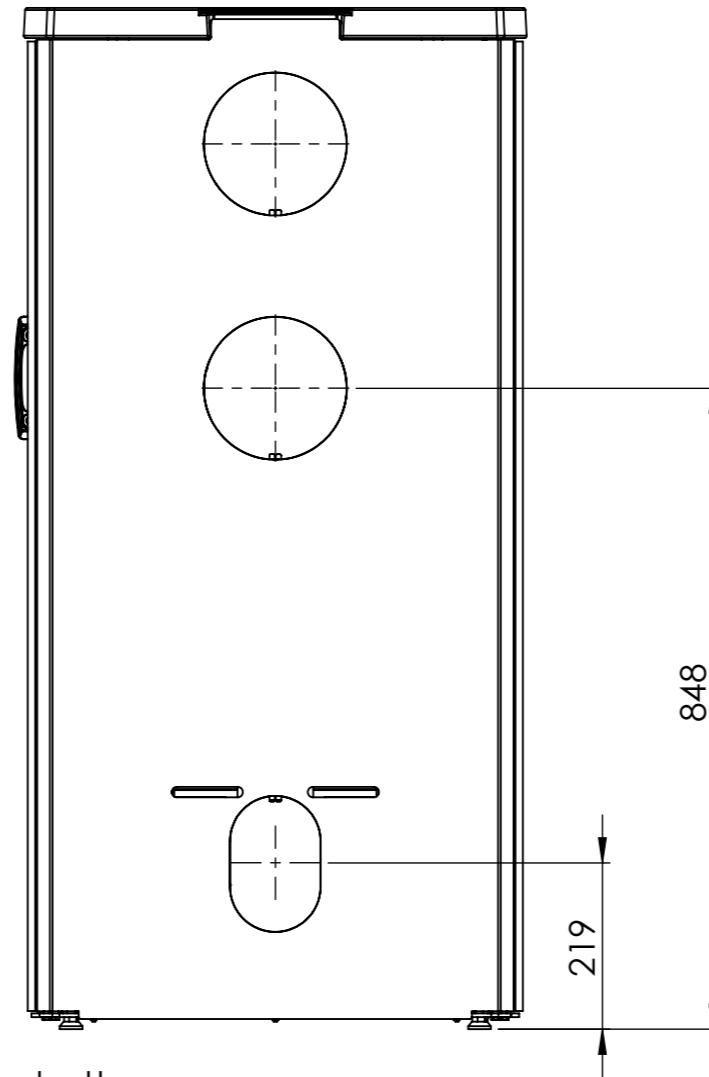

Serie	Icon-Line
Description	Icon-Line Eclipse XL S

The same dimensions apply to thermal stones (Steel) and stone models

101 Center fresh air from bottom

Show as stone top

Show as standard top

*75 mm with insulation/ shielding of flue gas connector