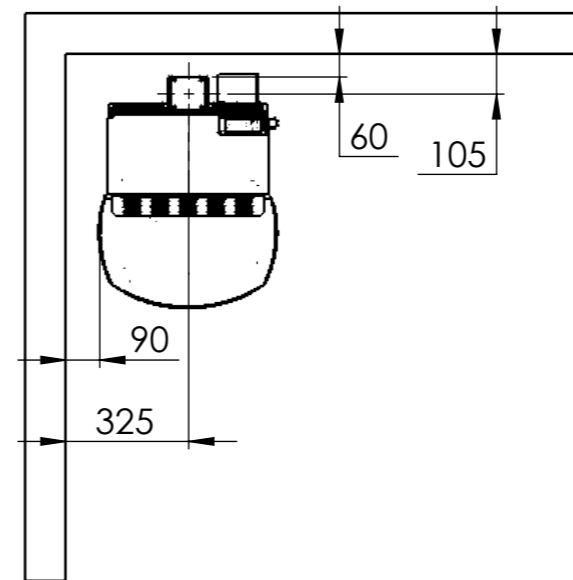

Serie	Scan-Line Green 150
Description	Green 150 Stone

Heta combustion
air system

External fresh air kit
 Ø 100 Item No. 6000-024610
 Ø 80 Item No. 6000-026126
 (Not included)