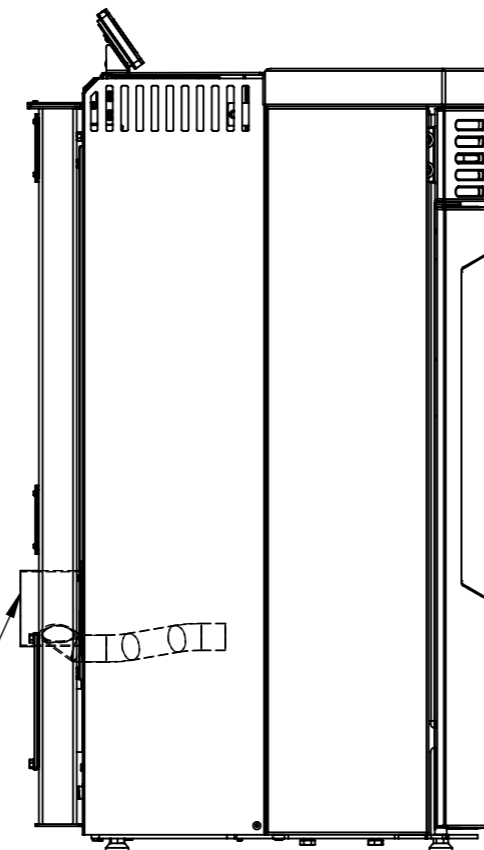

Serie	Scan-Line Green 150
Description	Green 150 Stone

Heta combustion
air system

External fresh air kit
 Ø 100 Item No. 6000-024610
 Ø 80 Item No. 6000-026126
 (Not included)