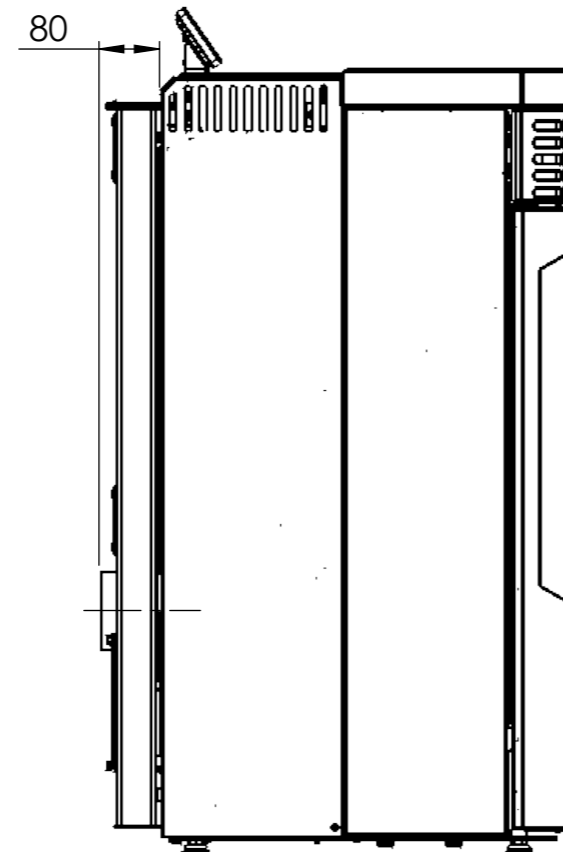

Serie	Scan-Line Green 150
Description	Green 150 Stone

Heta combustion
air system

External fresh air kit
 Ø 100 Item No. 6000-024610
 Ø 80 Item No. 6000-026126
 (Not included)