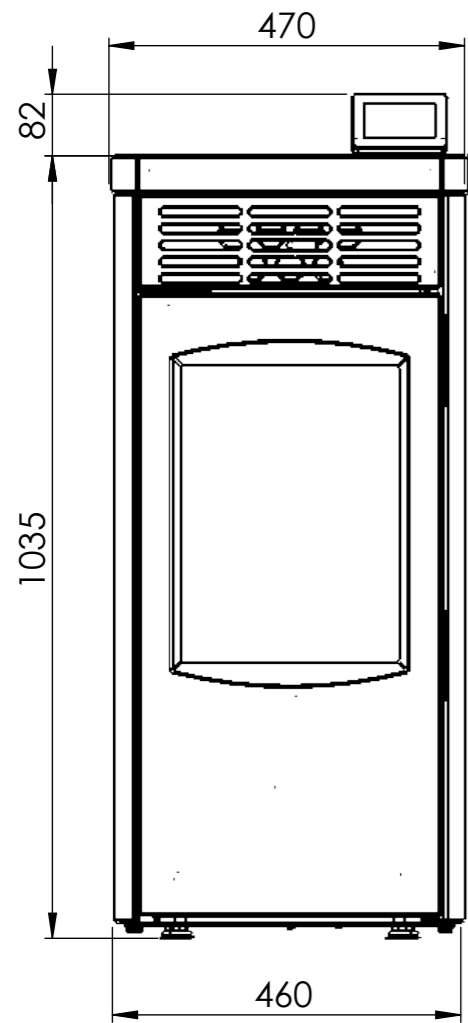

Serie	Scan-Line Green 150
Description	Green 150 Stone

Heta combustion
air system

External fresh air kit
 Ø 100 Item No. 6000-024610
 Ø 80 Item No. 6000-026126
 (Not included)