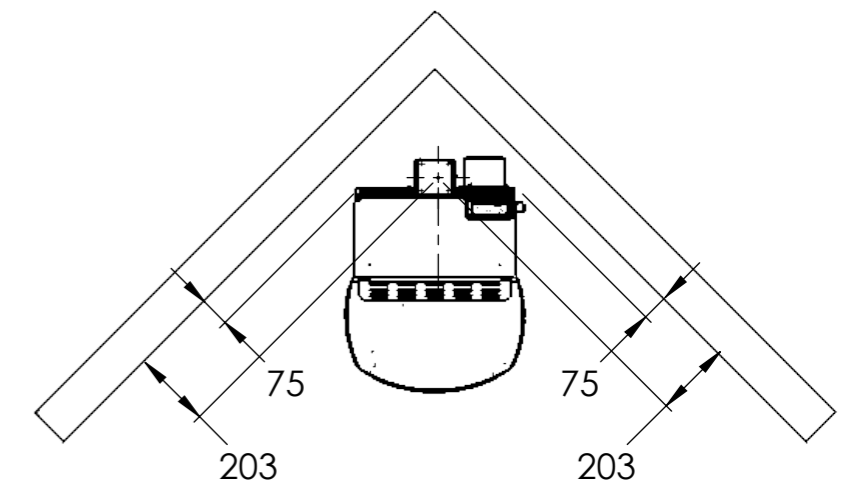

Serie	Scan-Line Green 150
Description	Green 150 Stone

Heta combustion
air system

External fresh air kit
 Ø 100 Item No. 6000-024610
 Ø 80 Item No. 6000-026126
 (Not included)