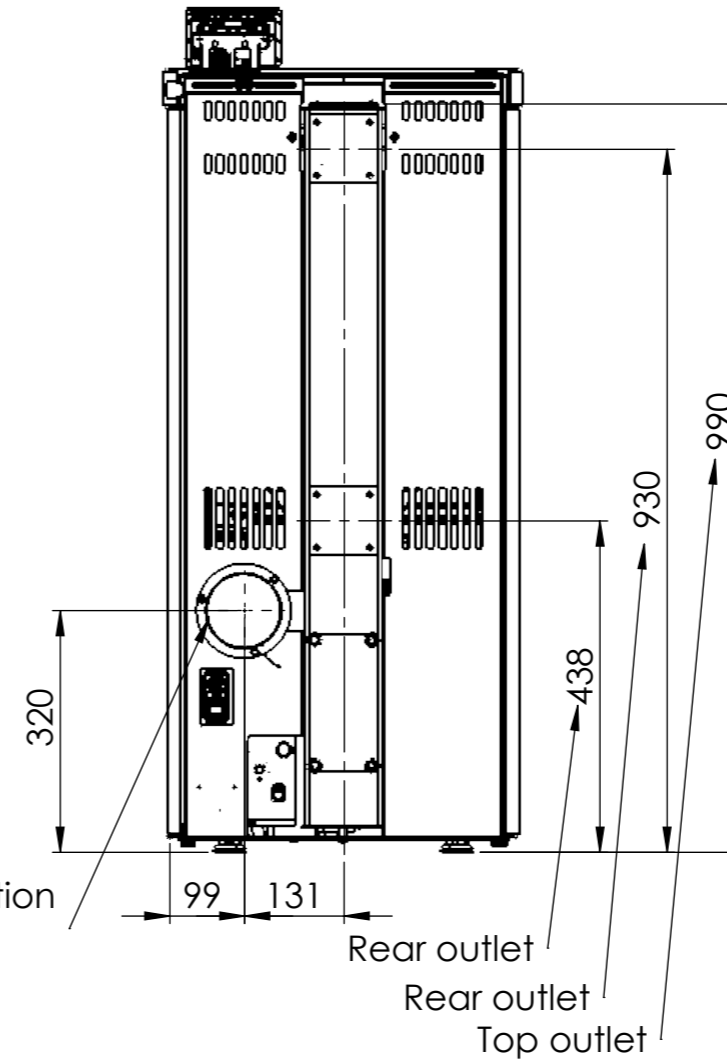

Serie	Scan-Line Green 150
Description	Green 150 Stone

Heta combustion
air system

External fresh air kit
 Ø 100 Item No. 6000-024610
 Ø 80 Item No. 6000-026126
 (Not included)