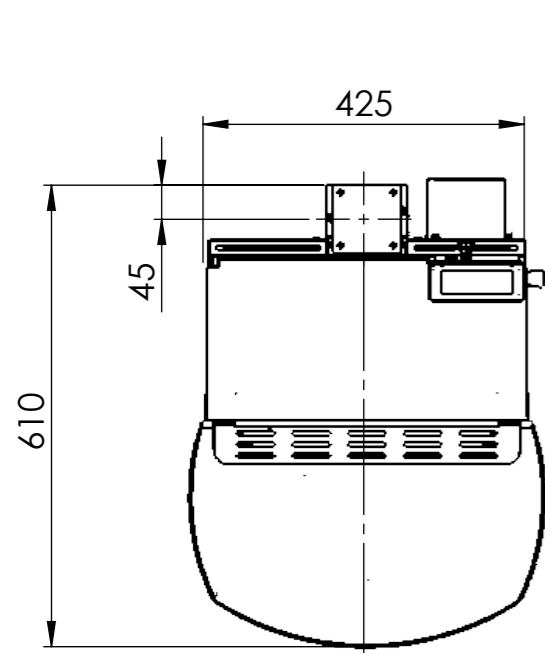

Serie	Scan-Line Green 150
Description	Green 150 Stone

Heta combustion
air system

External fresh air kit
 Ø 100 Item No. 6000-024610
 Ø 80 Item No. 6000-026126
 (Not included)