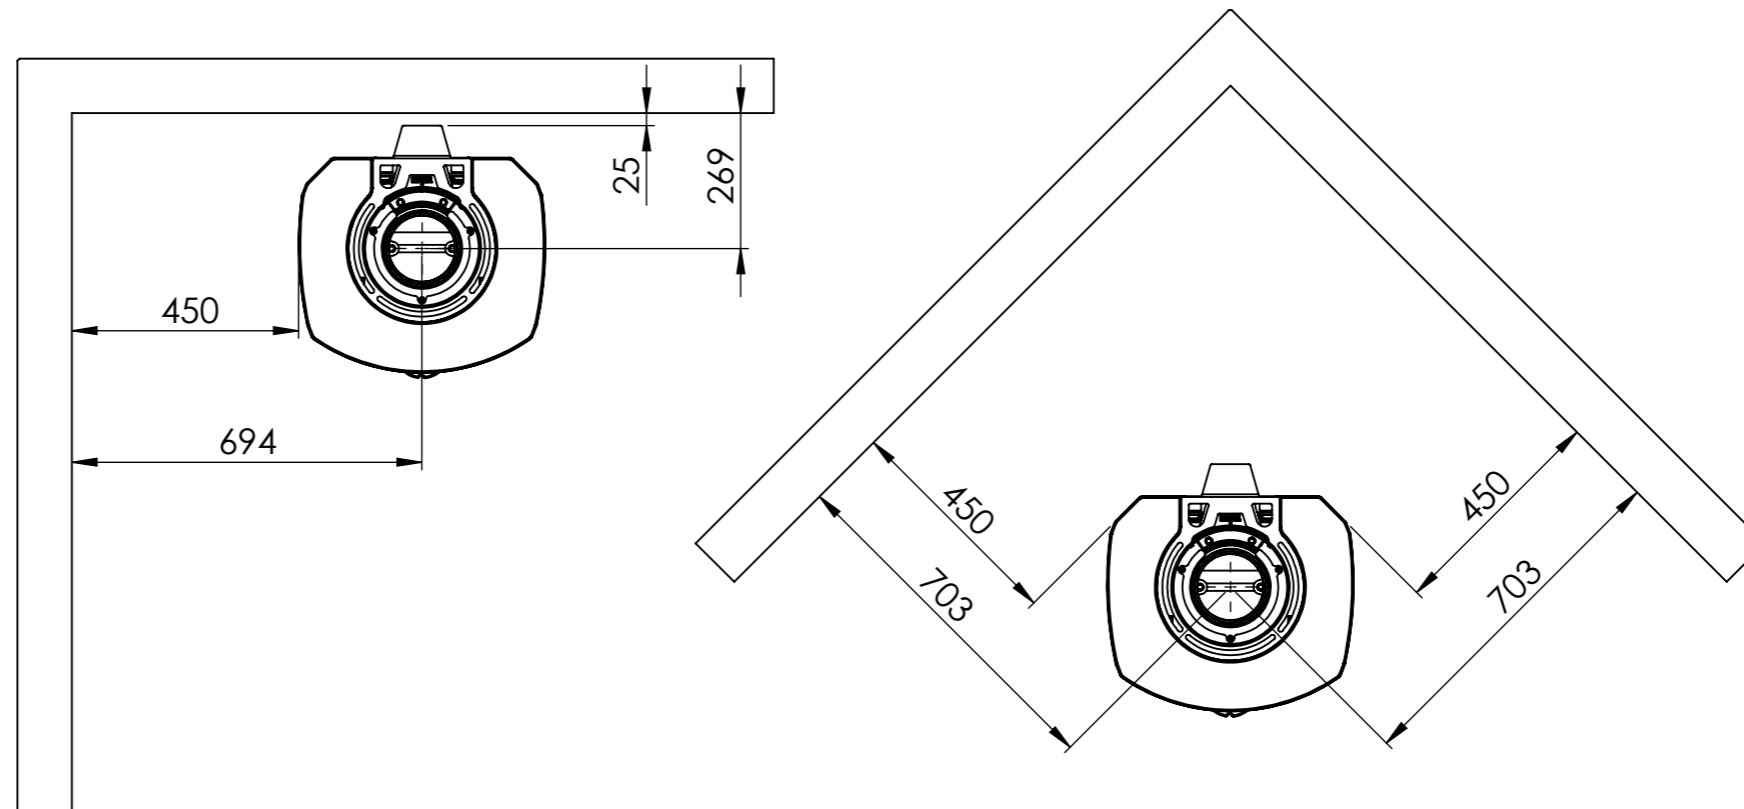

For use with a concentric flue  
(flue with built in fresh air) .

Serie	Icon-Line Moderna
Description	Icon-Line Moderna V Side windows

The same dimensions apply to  
standard stoves (Steel) and  
stone models

Optional  
bottom door