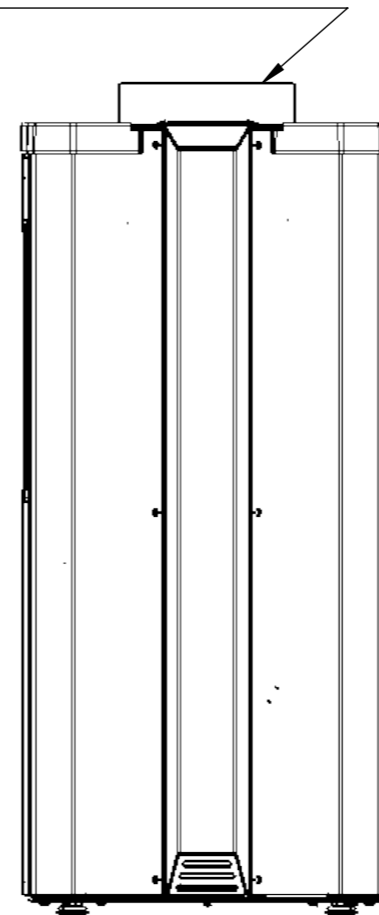

For use with a concentric flue  
(flue with built in fresh air) .

Serie	Icon-Line Moderna
Description	Icon-Line Moderna V Side windows

The same dimensions apply to  
standard stoves (Steel) and  
stone models

Optional  
bottom door