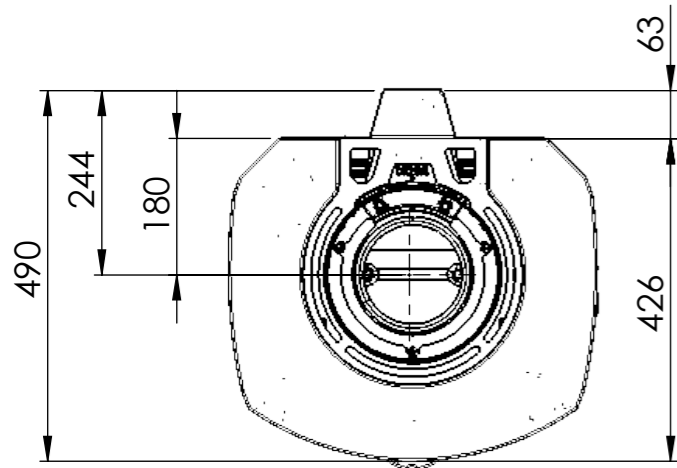

For use with a concentric flue  
(flue with built in fresh air) .

Serie	Icon-Line Moderna
Description	Icon-Line Moderna V Side windows

The same dimensions apply to  
standard stoves (Steel) and  
stone models