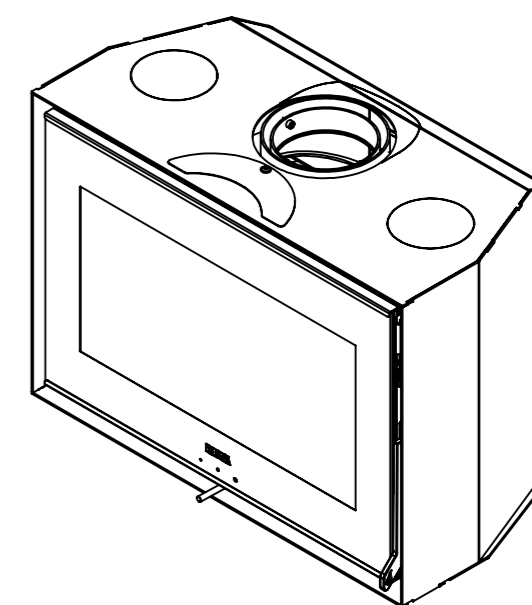

Serie	Vista series
Description	Vista S frameless

124 Center fresh air bottom

Outside fresh air connection  
6000-025950  
(Not included)