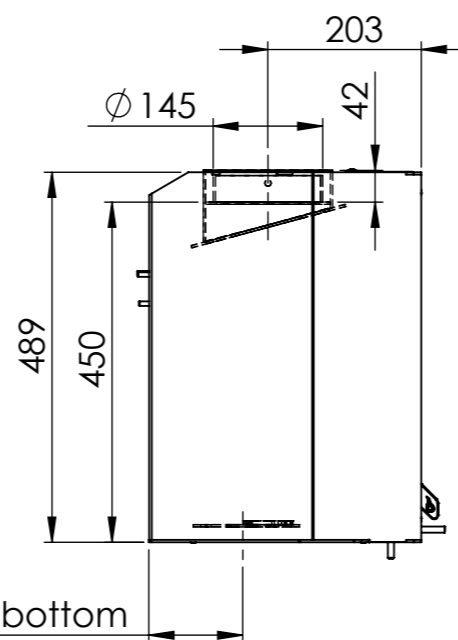

Serie	Vista series
Description	Vista S frameless

124 Center fresh air bottom

Outside fresh air connection  
6000-025950  
(Not included)