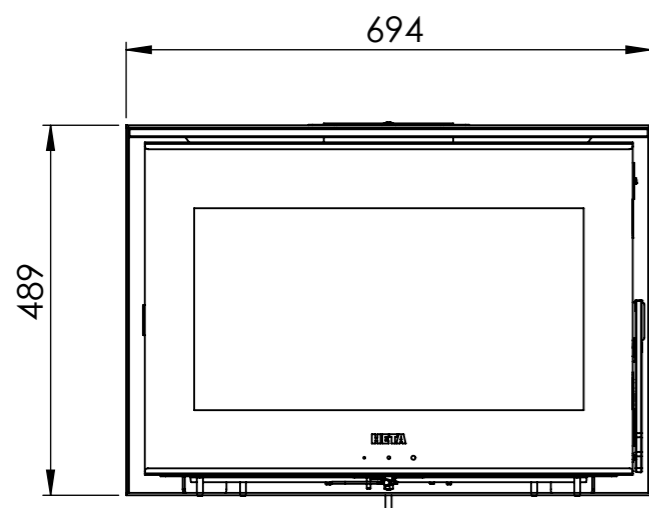

Serie	Vista series
Description	Vista S frameless

124 Center fresh air bottom

Outside fresh air connection  
6000-025950  
(Not included)