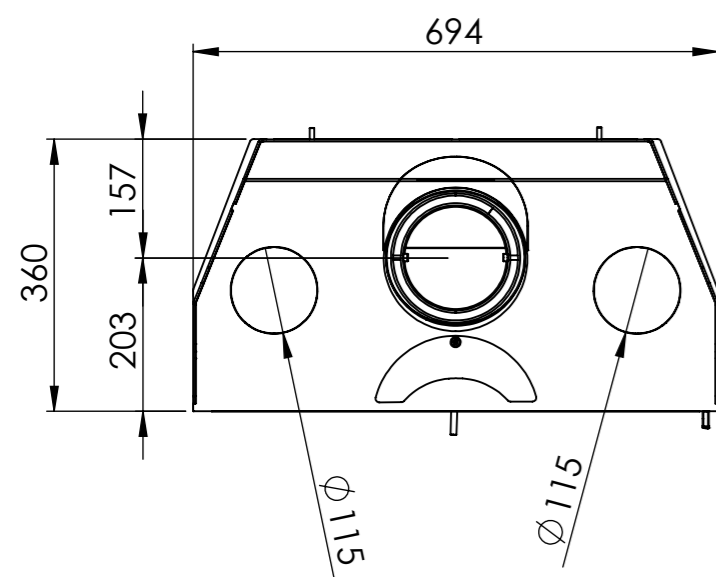

Serie	Vista series
Description	Vista S frameless

124 Center fresh air bottom

Outside fresh air connection  
6000-025950  
(Not included)