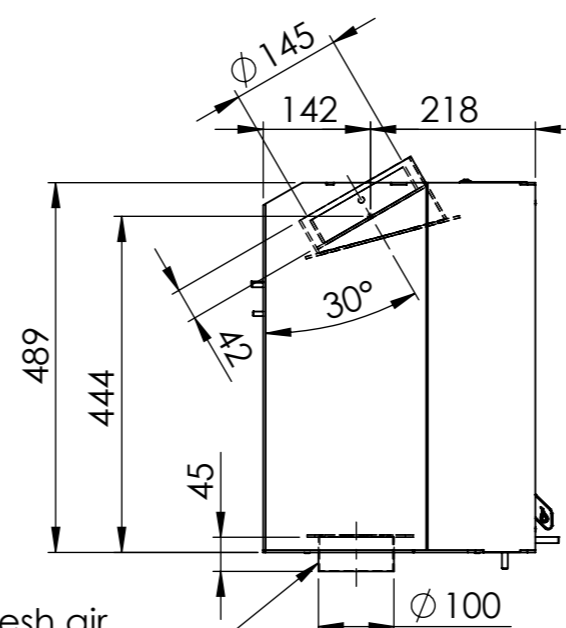

Serie	Vista series
Description	Vista S frameless

124 Center fresh air bottom

Outside fresh air connection  
6000-025950  
(Not included)