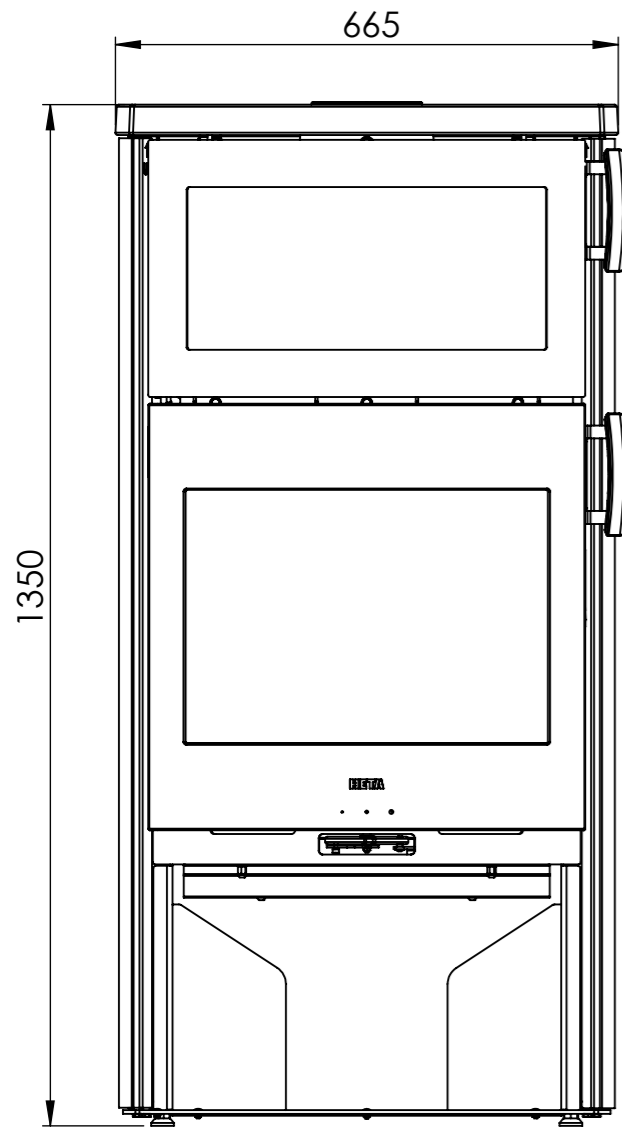

Serie	Icon-Line
Description	Icon-Line Eclipse XL B

The same dimensions apply to baking stove (Steel) and stone models

Optional Bottom door

*75 mm with insulation/ shielding of flue gas connector