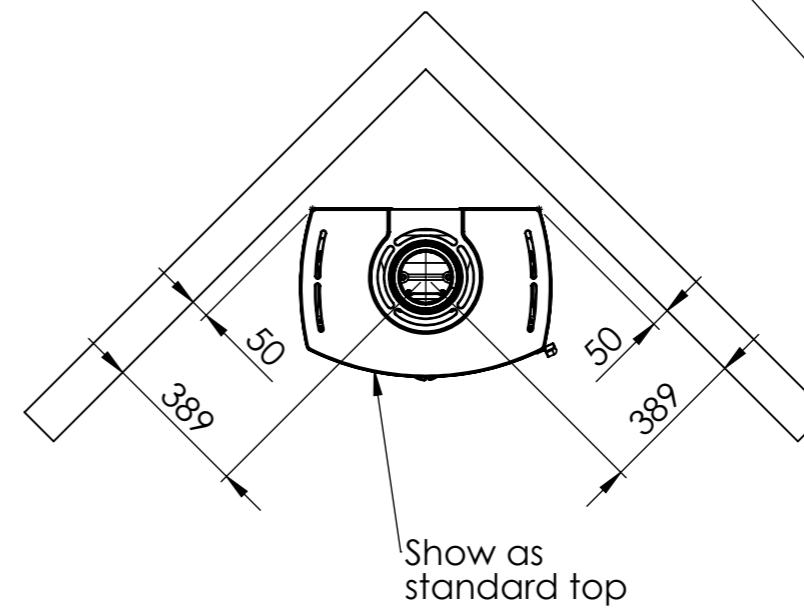

Serie	Icon-Line
Description	Icon-Line Eclipse XL B

The same dimensions apply to baking stove (Steel) and stone models

Optional Bottom door

*75 mm with insulation/ shielding of flue gas connector