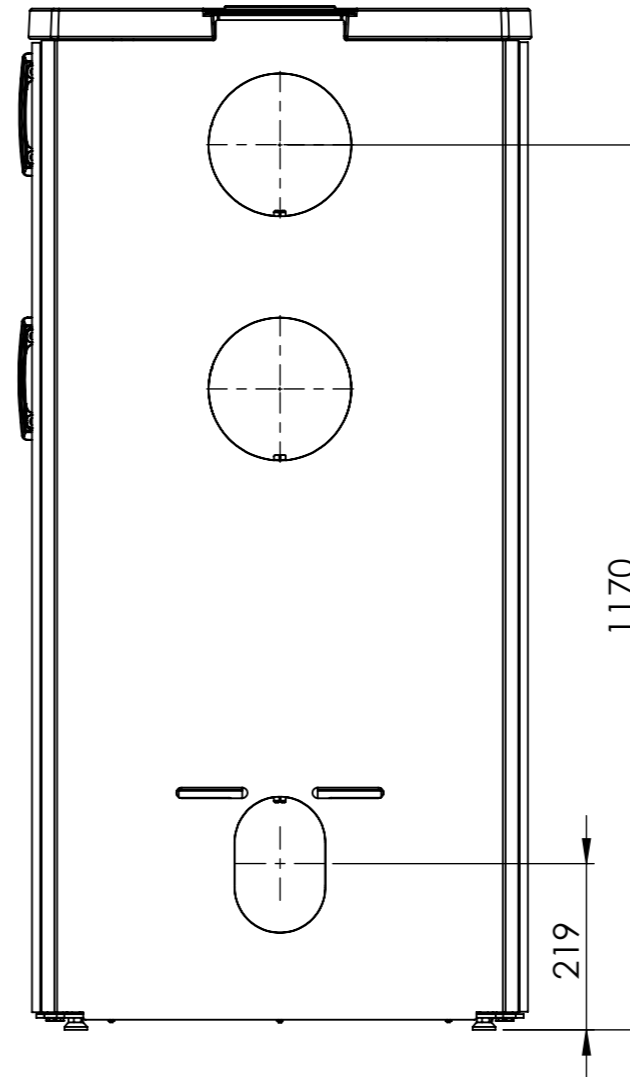

Serie	Icon-Line
Description	Icon-Line Eclipse XL B

The same dimensions apply to baking stove (Steel) and stone models

Optional Bottom door

*75 mm with insulation/ shielding of flue gas connector