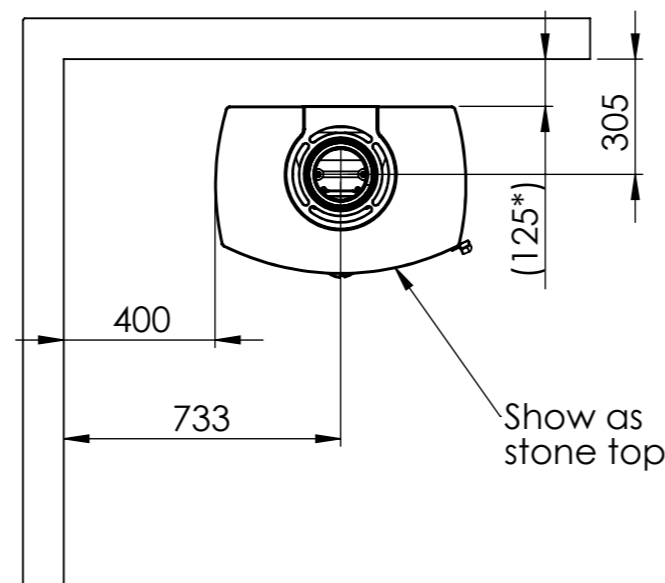

Serie	Icon-Line
Description	Icon-Line Eclipse XL B

The same dimensions apply to baking stove (Steel) and stone models

Optional Bottom door

*75 mm with insulation/ shielding of flue gas connector