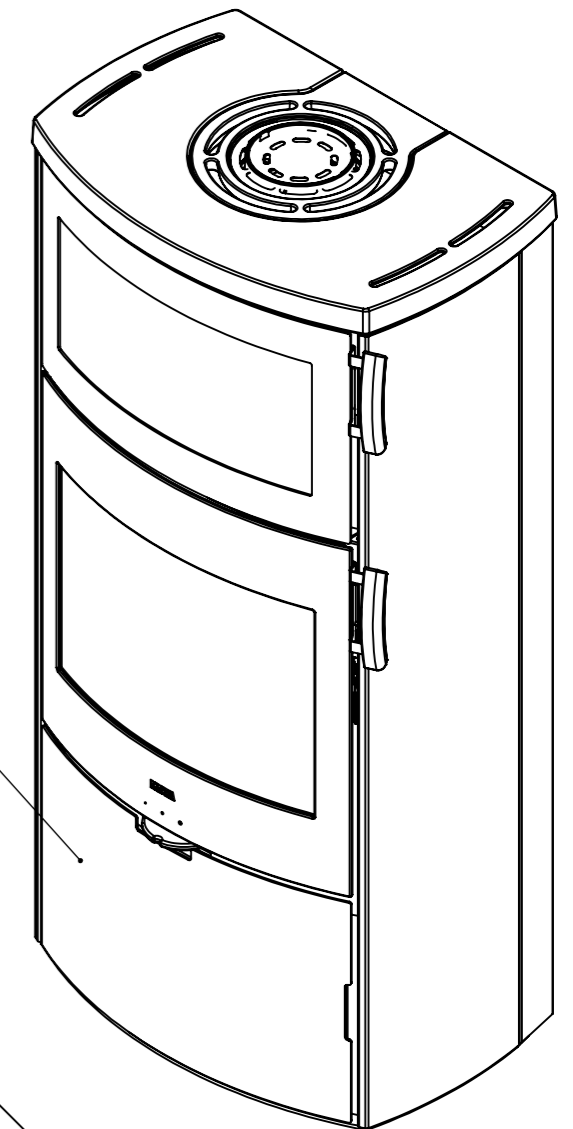

Serie	Icon-Line
Description	Icon-Line Eclipse XL B

The same dimensions apply to baking stove (Steel) and stone models

Optional Bottom door

*75 mm with insulation/ shielding of flue gas connector