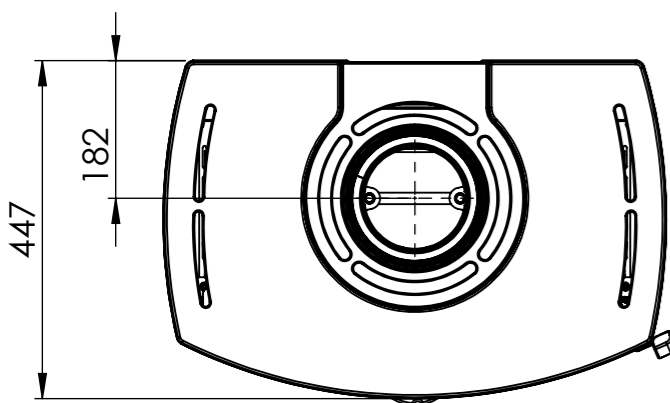

Serie	Icon-Line
Description	Icon-Line Eclipse XL B

The same dimensions apply to baking stove (Steel) and stone models

Optional Bottom door

*75 mm with insulation/ shielding of flue gas connector