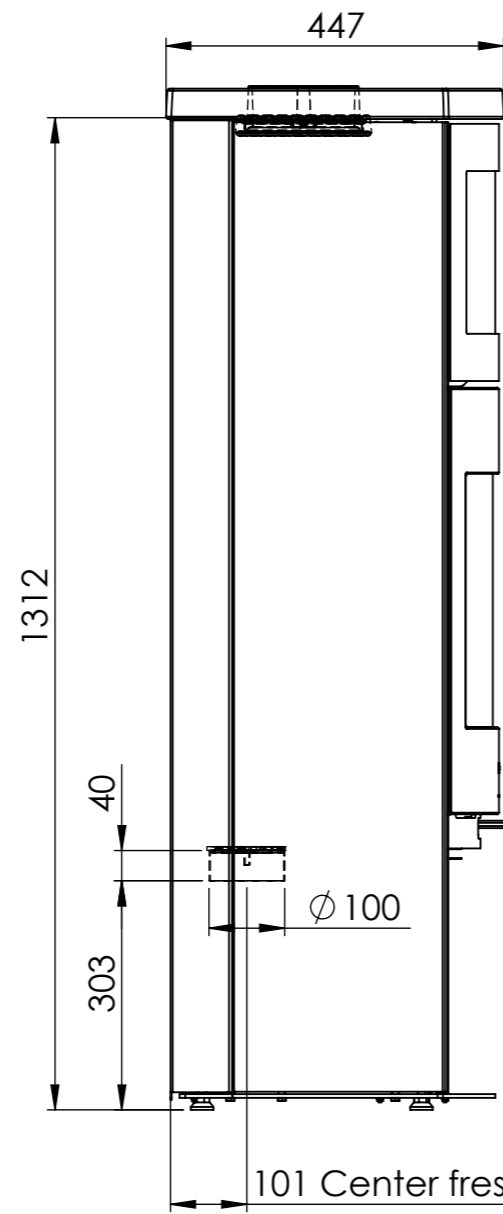

Serie	Icon-Line
Description	Icon-Line Eclipse XL B

The same dimensions apply to baking stove (Steel) and stone models

Optional Bottom door

*75 mm with insulation/ shielding of flue gas connector