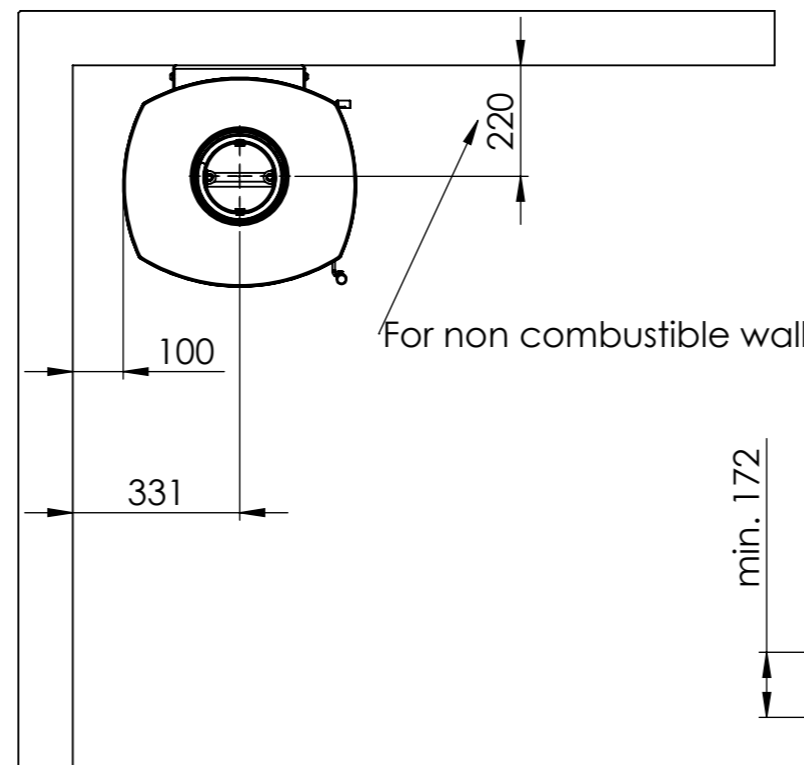

Serie	Scan-Line 7
Description	Scan-Line 7C

External fresh air from behind

Scan-Line 7C	B	D	H
Steel	462	440	708
Stone top	470	443	738