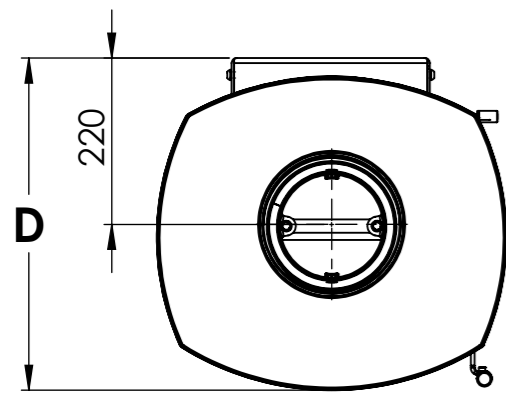

Serie	Scan-Line 7
Description	Scan-Line 7C

External fresh air from behind

Scan-Line 7C	B	D	H
Steel	462	440	708
Stone top	470	443	738