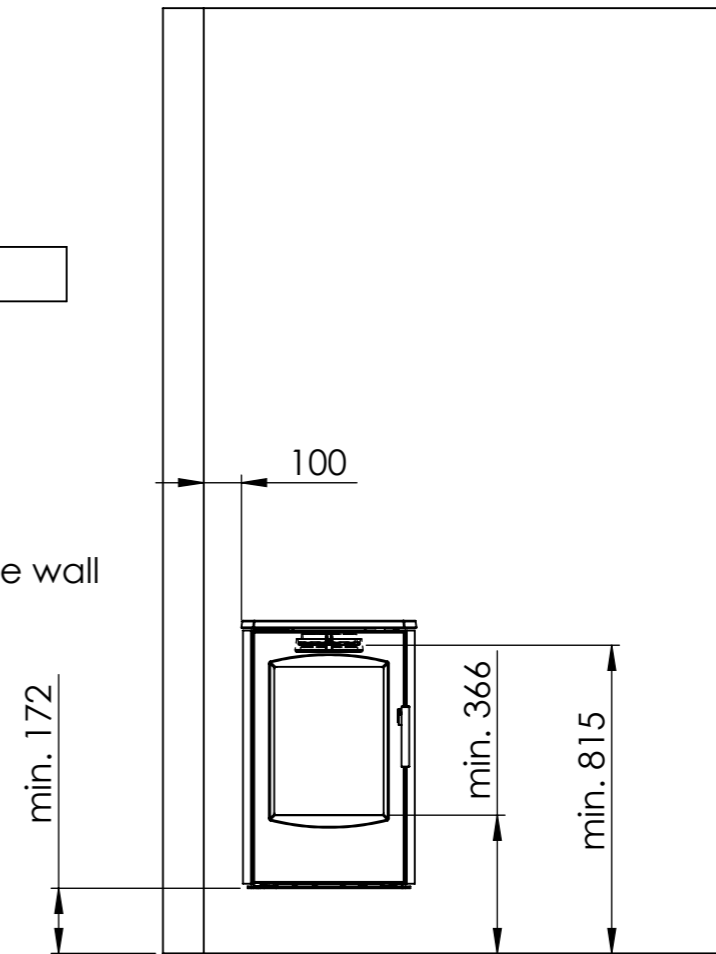

Serie	Scan-Line 7
Description	Scan-Line 7C

External fresh air from behind

Scan-Line 7C	B	D	H
Steel	462	440	708
Stone top	470	443	738