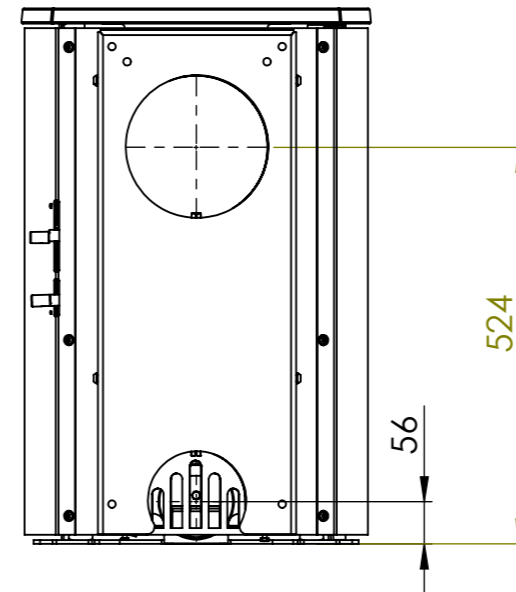

Serie	Scan-Line 7
Description	Scan-Line 7C

External fresh air from behind

Scan-Line 7C	B	D	H
Steel	462	440	708
Stone top	470	443	738