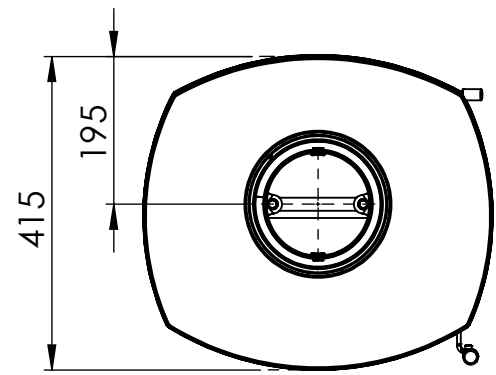

Serie	Scan-Line 7
Description	Scan-Line 7D Turnable

External fresh air from behind (1515-0011 Not included)

External fresh air from below

Scan-Line 7D Turnable	A	B	D	H
Steel	195	462	415	1077
Stone top	196	470	416	1106