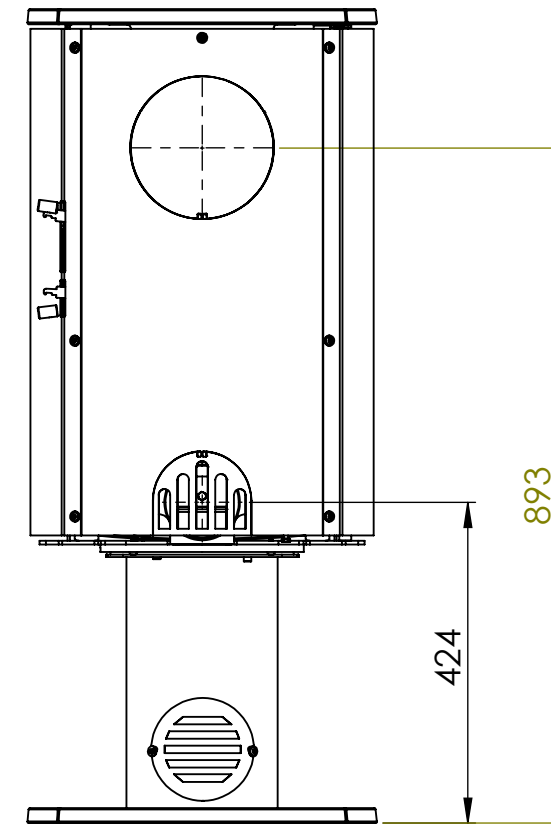

Serie	Scan-Line 7
Description	Scan-Line 7D Turnable

External fresh air from behind (1515-0011 Not included)

External fresh air from below

Scan-Line 7D Turnable	A	B	D	H
Steel	195	462	415	1077
Stone top	196	470	416	1106