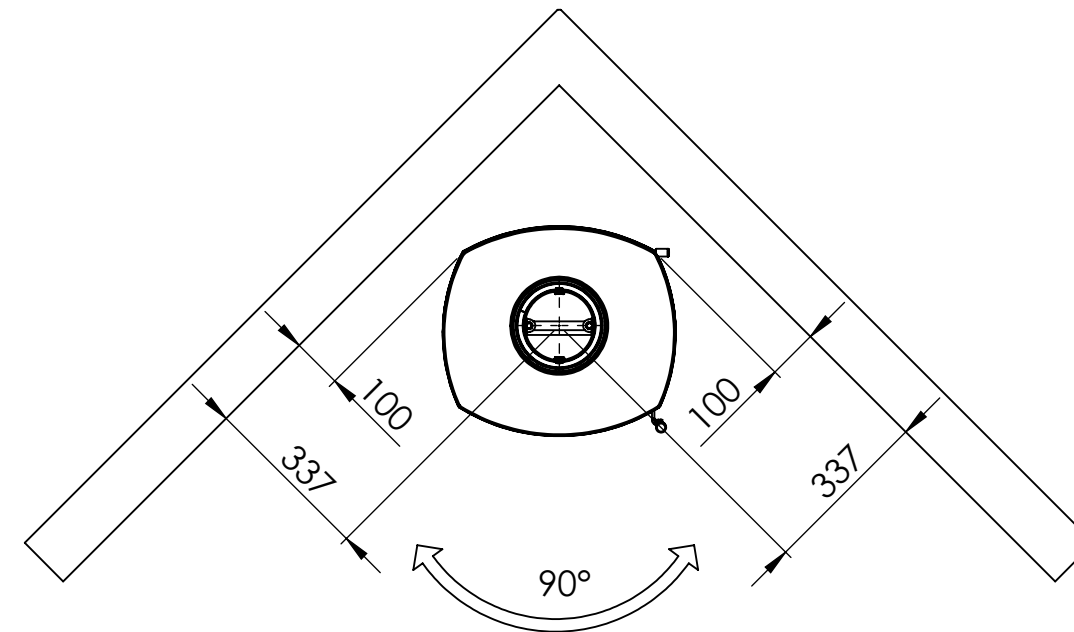

Serie	Scan-Line 7
Description	Scan-Line 7D Turnable

External fresh air from behind (1515-0011 Not included)

External fresh air from below

Scan-Line 7D Turnable	A	B	D	H
Steel	195	462	415	1077
Stone top	196	470	416	1106