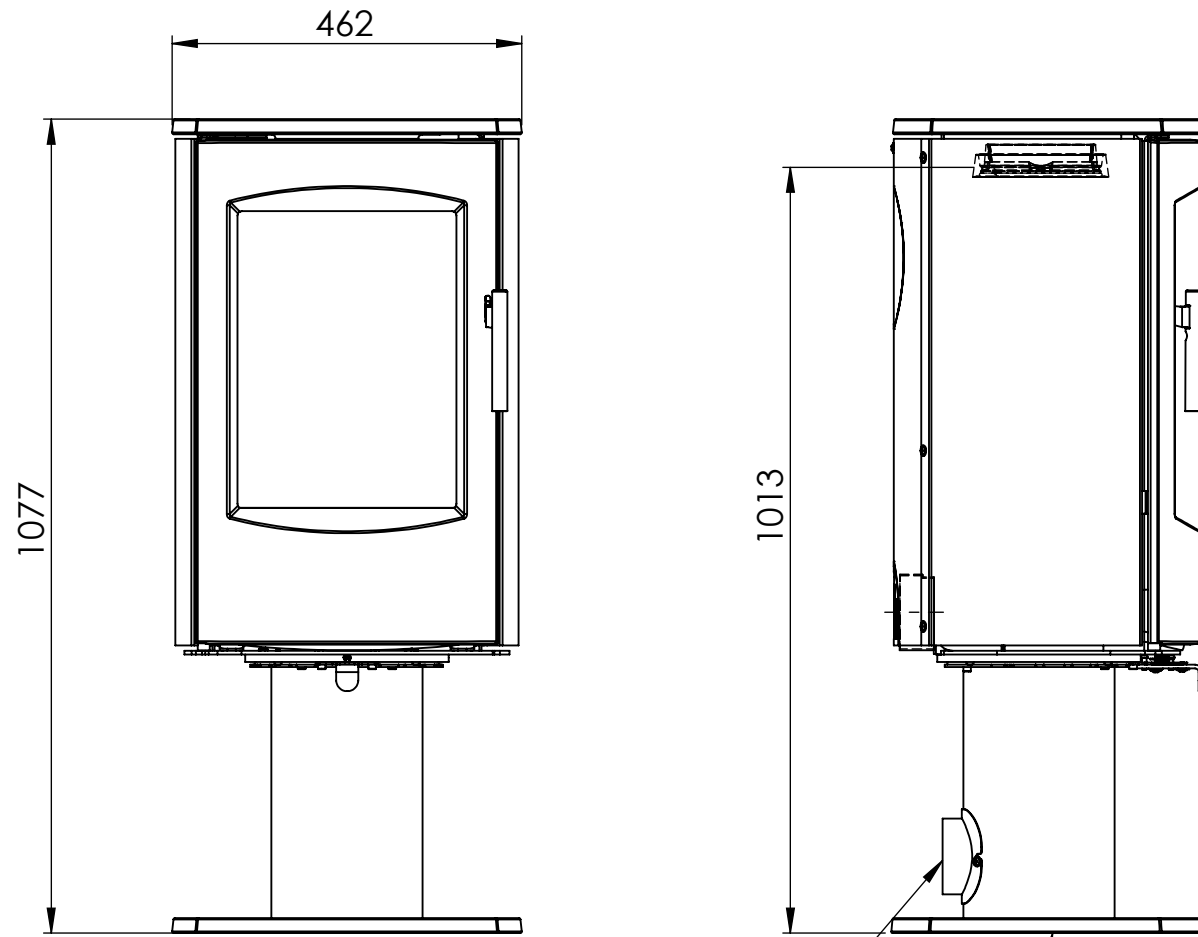

Serie	Scan-Line 7
Description	Scan-Line 7D Turnable

External fresh air from behind (1515-0011 Not included)

External fresh air from below

Scan-Line 7D Turnable	A	B	D	H
Steel	195	462	415	1077
Stone top	196	470	416	1106