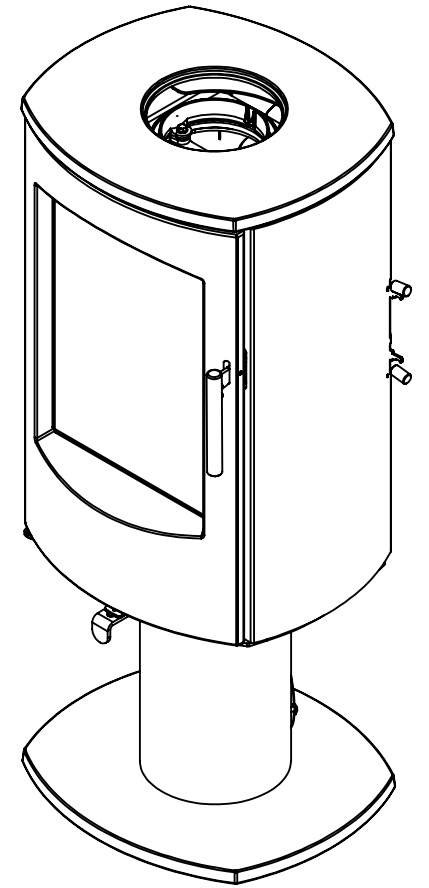

Serie	Scan-Line 7
Description	Scan-Line 7D Turnable

External fresh air from behind (1515-0011 Not included)

External fresh air from below

Scan-Line 7D Turnable	A	B	D	H
Steel	195	462	415	1077
Stone top	196	470	416	1106