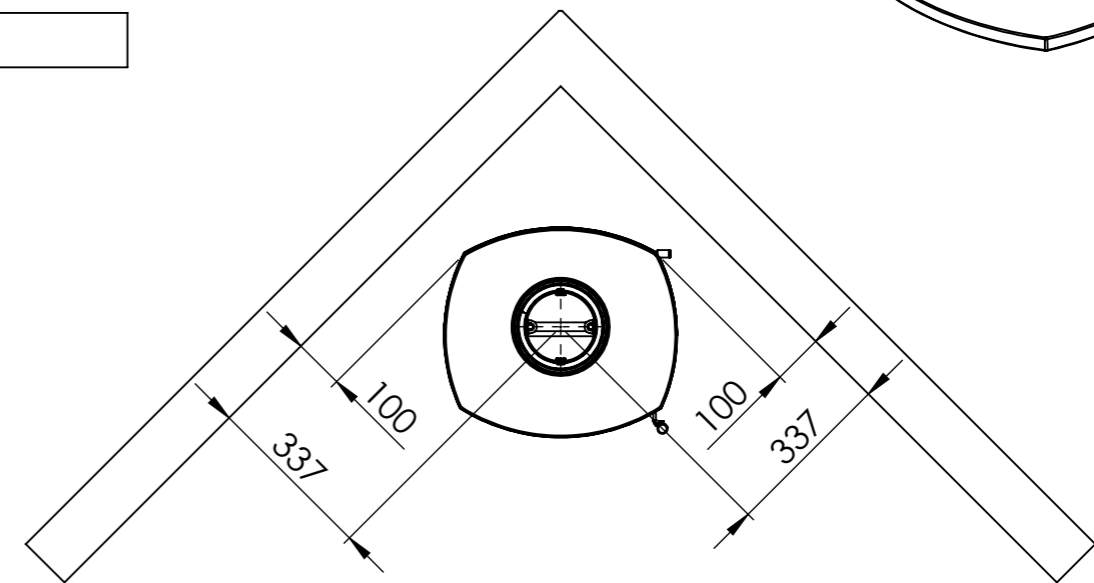

Serie	Scan-Line 7
Description	Scan-Line 7D

External fresh air from behind

External fresh air from behind
1515-0011 Not included

External fresh air from below

Scan-Line 7D	A	B	D	H
Steel	195	462	415	1063
Stone top	196	470	416	1093