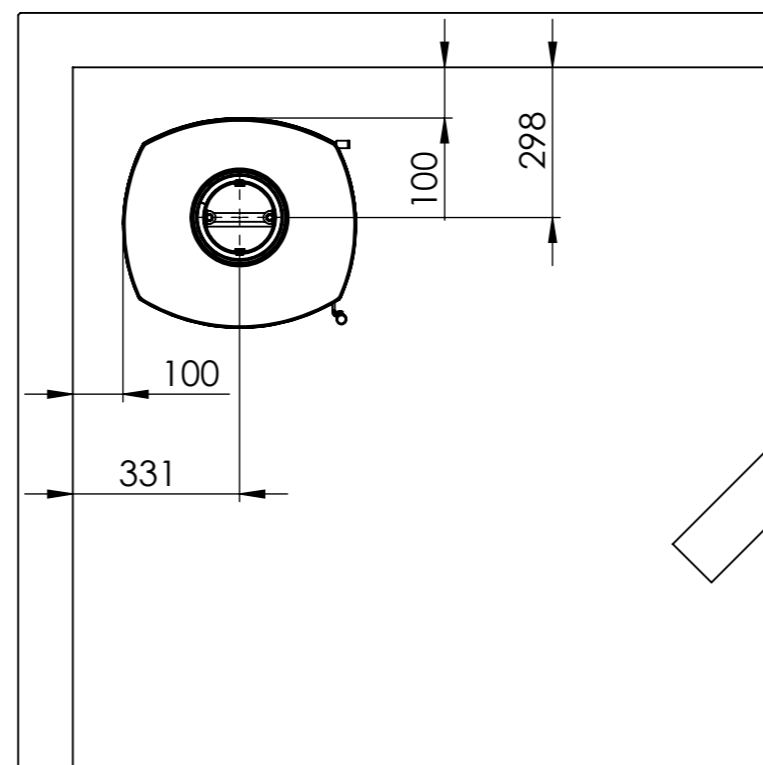

Serie	Scan-Line 7
Description	Scan-Line 7D

External fresh air from behind

External fresh air from behind
1515-0011 Not included

External fresh air from below

Scan-Line 7D	A	B	D	H
Steel	195	462	415	1063
Stone top	196	470	416	1093