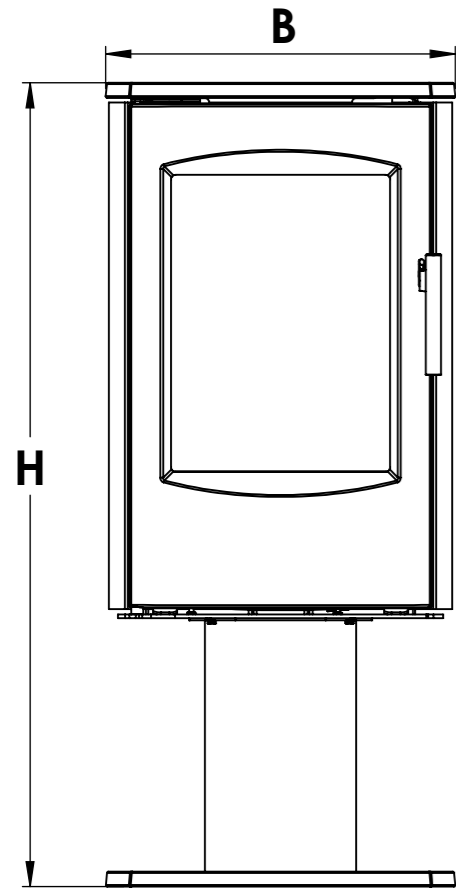

Serie	Scan-Line 7
Description	Scan-Line 7D

External fresh air from behind

External fresh air from behind
1515-0011 Not included

External fresh air from below

Scan-Line 7D	A	B	D	H
Steel	195	462	415	1063
Stone top	196	470	416	1093