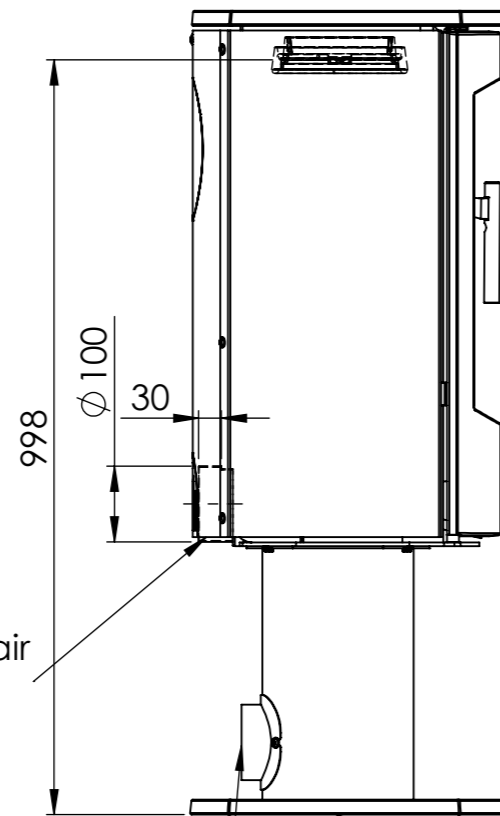

Serie	Scan-Line 7
Description	Scan-Line 7D

External fresh air from behind

External fresh air from behind
1515-0011 Not included

External fresh air from below

Scan-Line 7D	A	B	D	H
Steel	195	462	415	1063
Stone top	196	470	416	1093