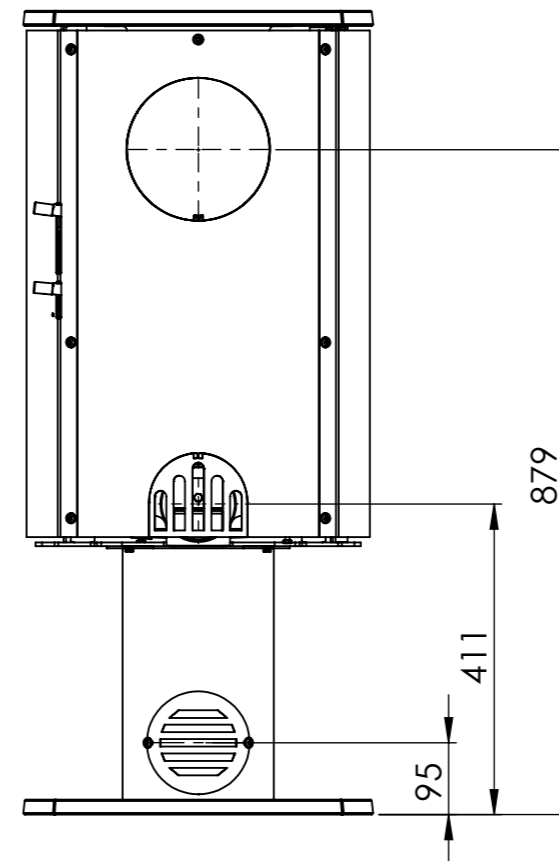

Serie	Scan-Line 7
Description	Scan-Line 7D

External fresh air from behind

External fresh air from behind
1515-0011 Not included

External fresh air from below

Scan-Line 7D	A	B	D	H
Steel	195	462	415	1063
Stone top	196	470	416	1093