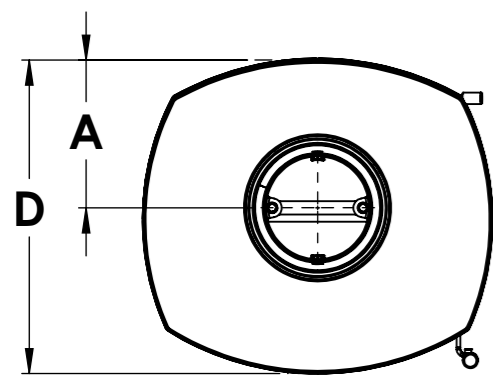

Serie	Scan-Line 7
Description	Scan-Line 7D

External fresh air from behind

External fresh air from behind
1515-0011 Not included

External fresh air from below

Scan-Line 7D	A	B	D	H
Steel	195	462	415	1063
Stone top	196	470	416	1093