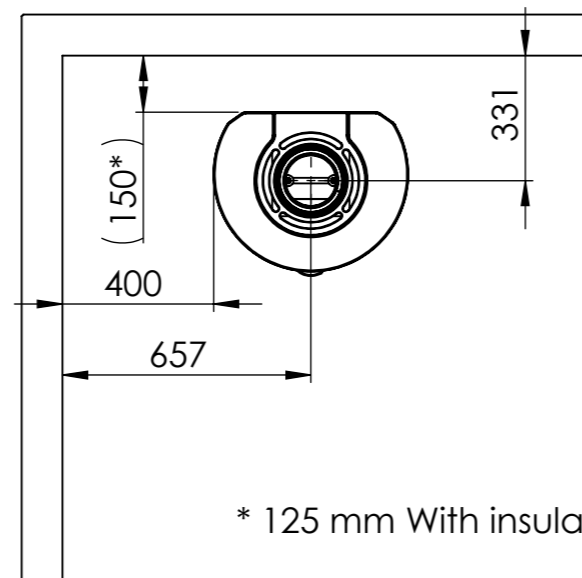

Serie	Scan-Line 900
Description	Baking oven steel / stone Side windows

The same data applies to  
Scan-Line 900B with glass front

	<b>Casted top</b>	<b>Stone</b>
<b>H</b>	1491	1511

\* 125 mm With insulation/ shielding of the flue gas connector