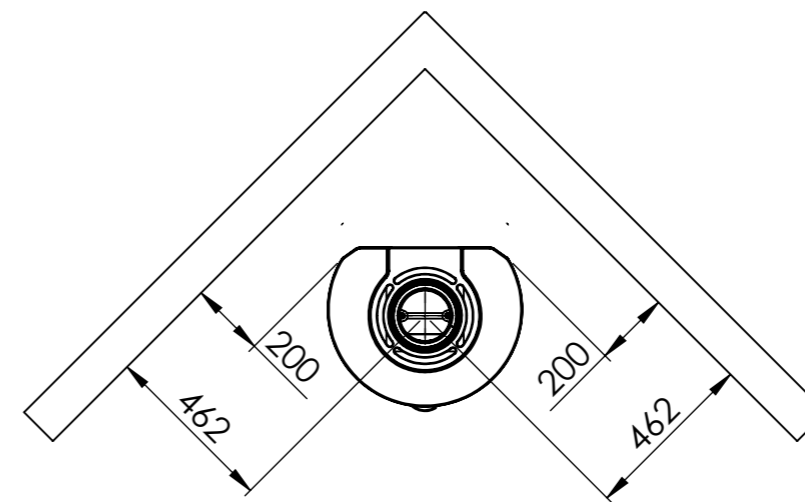

Serie	Scan-Line 900
Description	Baking oven steel / stone Side windows

The same data applies to  
Scan-Line 900B with glass front

	<b>Casted top</b>	<b>Stone</b>
<b>H</b>	1491	1511

\* 125 mm With insulation/ shielding of the flue gas connector