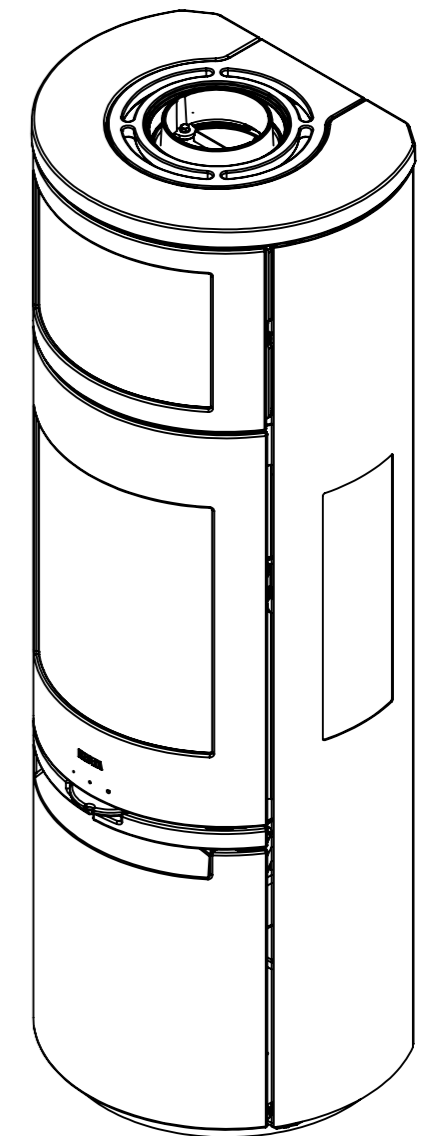

Serie	Scan-Line 900
Description	Baking oven steel / stone Side windows

The same data applies to  
Scan-Line 900B with glass front

	<b>Casted top</b>	<b>Stone</b>
<b>H</b>	1491	1511

\* 125 mm With insulation/ shielding of the flue gas connector