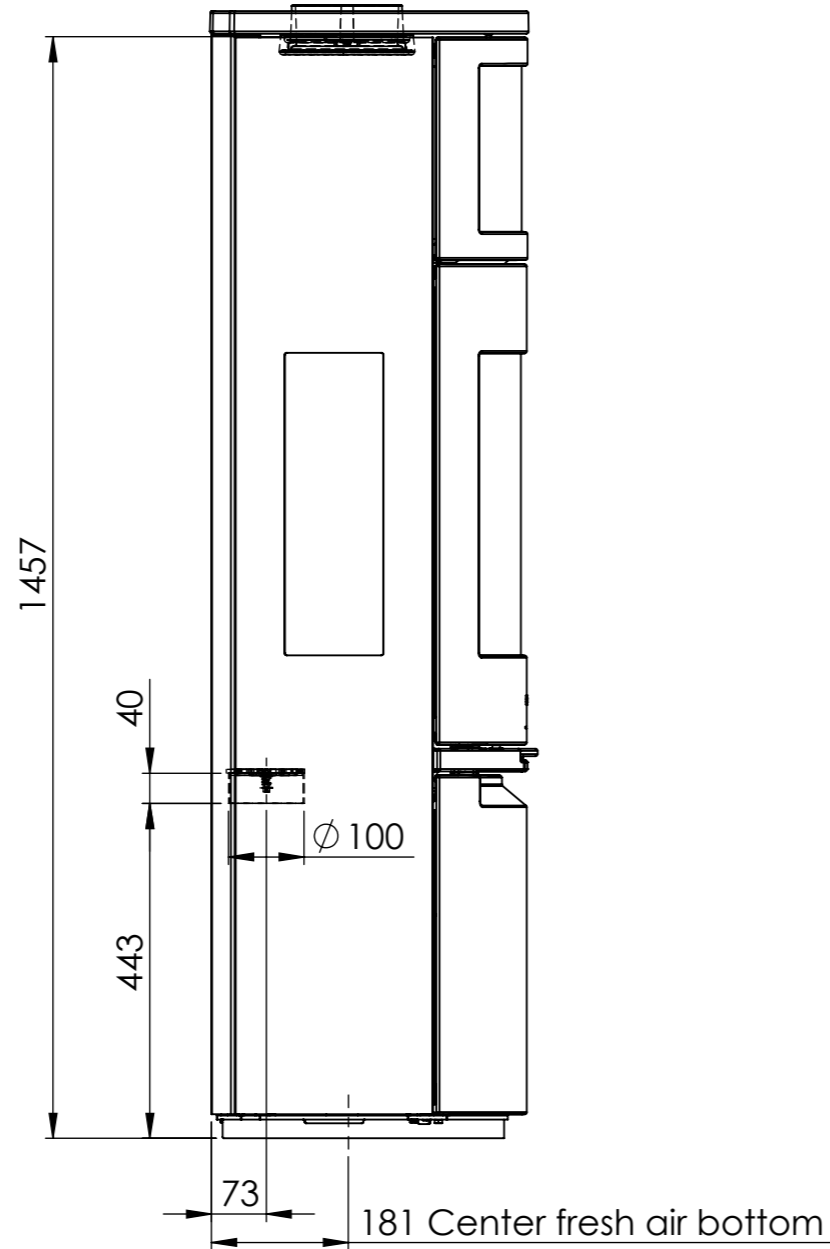

Serie	Scan-Line 900
Description	Baking oven steel / stone Side windows

The same data applies to  
Scan-Line 900B with glass front

	<b>Casted top</b>	<b>Stone</b>
<b>H</b>	1491	1511

\* 125 mm With insulation/ shielding of the flue gas connector