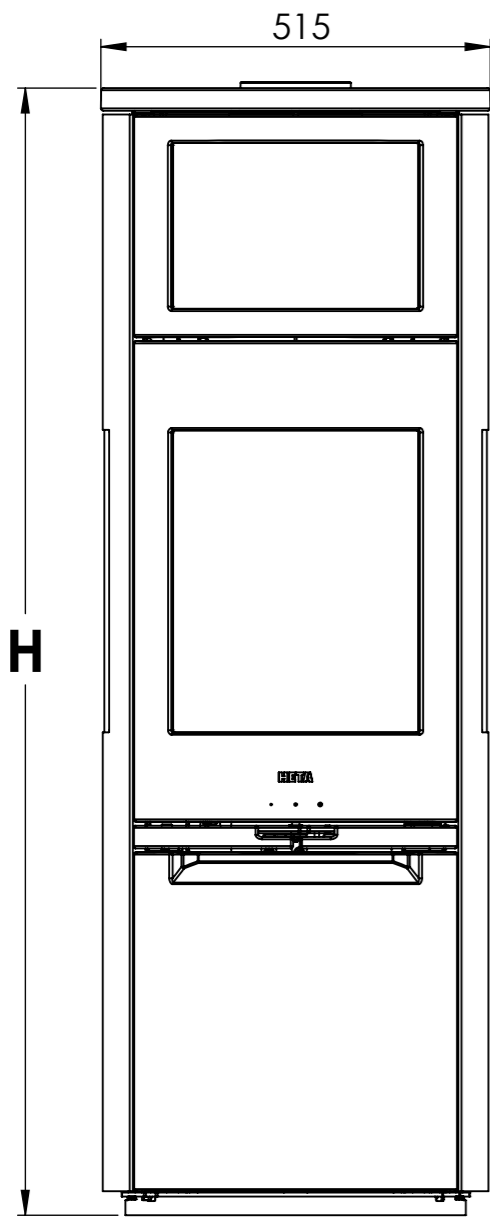

Serie	Scan-Line 900
Description	Baking oven steel / stone Side windows

The same data applies to  
Scan-Line 900B with glass front

	<b>Casted top</b>	<b>Stone</b>
<b>H</b>	1491	1511

\* 125 mm With insulation/ shielding of the flue gas connector