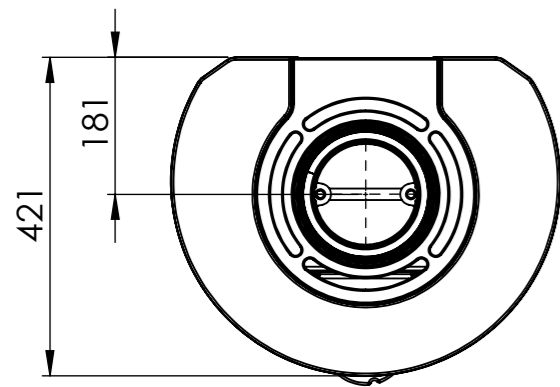

Serie	Scan-Line 900
Description	Baking oven steel / stone Side windows

The same data applies to  
Scan-Line 900B with glass front

	<b>Casted top</b>	<b>Stone</b>
<b>H</b>	1491	1511

\* 125 mm With insulation/ shielding of the flue gas connector