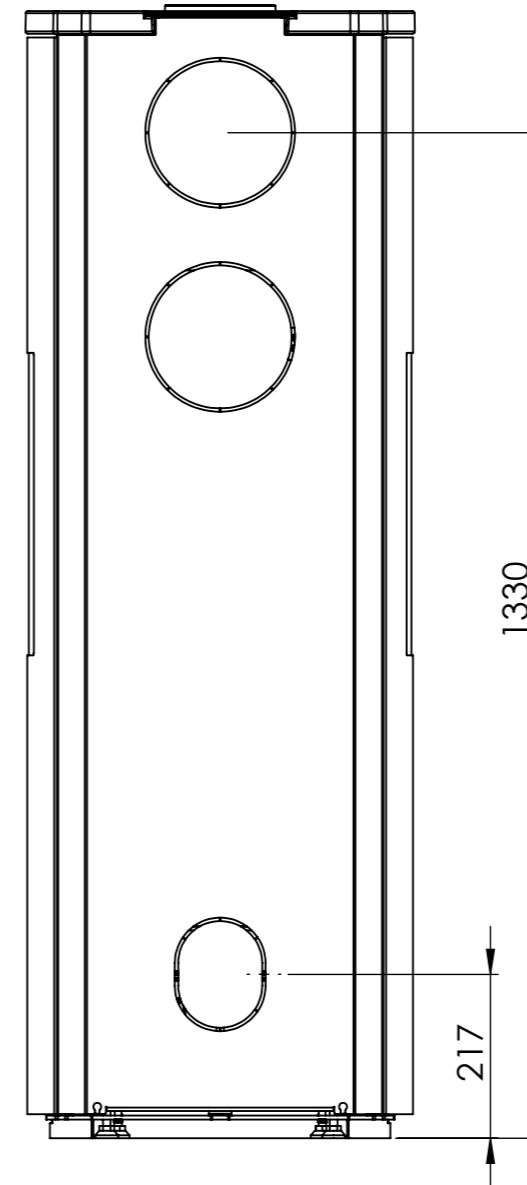

Serie	Scan-Line 900
Description	Baking oven steel / stone Side windows

The same data applies to  
Scan-Line 900B with glass front

	<b>Casted top</b>	<b>Stone</b>
<b>H</b>	1491	1511

\* 125 mm With insulation/ shielding of the flue gas connector