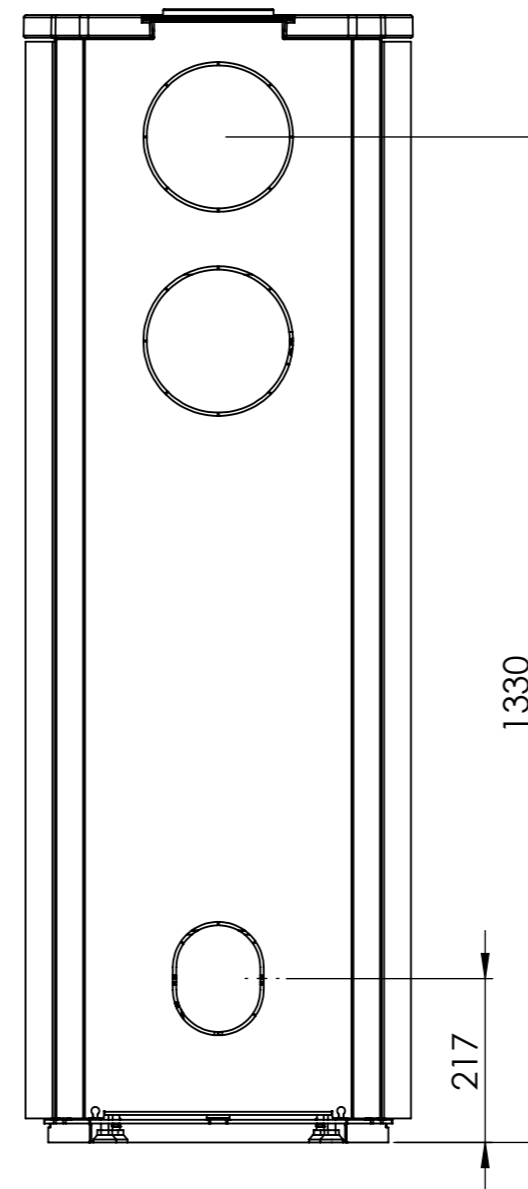

Serie	Scan-Line 900
Description	Baking oven steel / stone

The same data applies to Scan-Line 900B with glass front

	Casted top	Stone
<b>H</b>	1491	1511