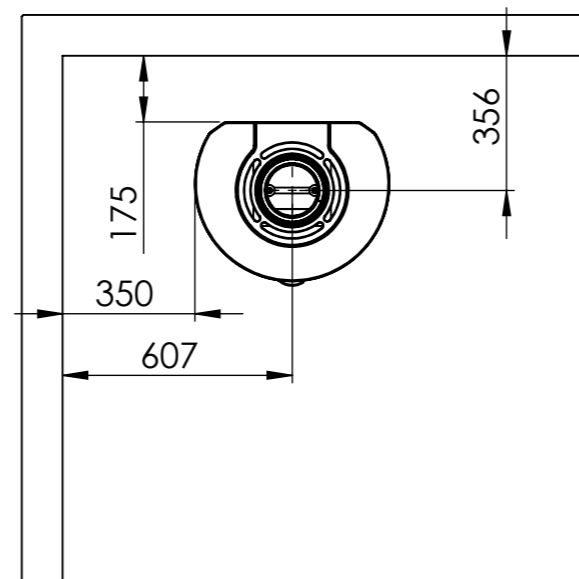

Serie	Scan-Line 900
Description	Baking oven steel / stone

The same data applies to Scan-Line 900B with glass front

	Casted top	Stone
<b>H</b>	1491	1511