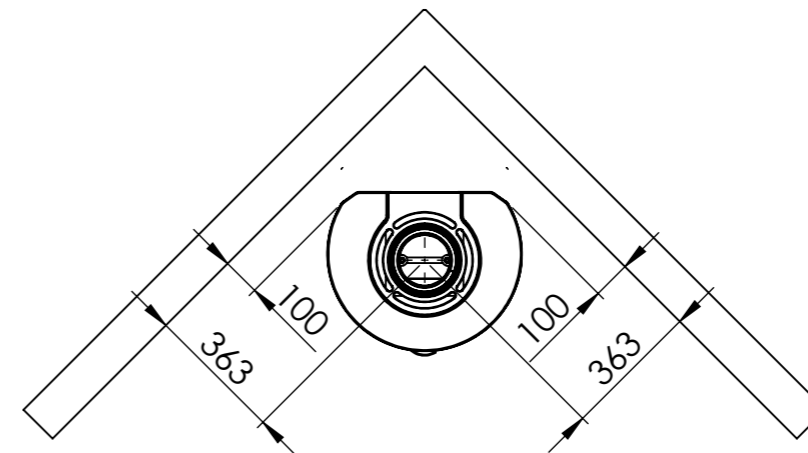

Serie	Scan-Line 900
Description	Baking oven steel / stone

The same data applies to Scan-Line 900B with glass front

	Casted top	Stone
<b>H</b>	1491	1511