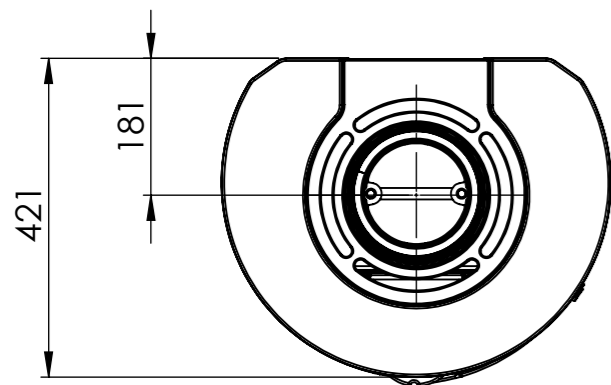

Serie	Scan-Line 900
Description	Baking oven steel / stone

The same data applies to Scan-Line 900B with glass front

	Casted top	Stone
<b>H</b>	1491	1511