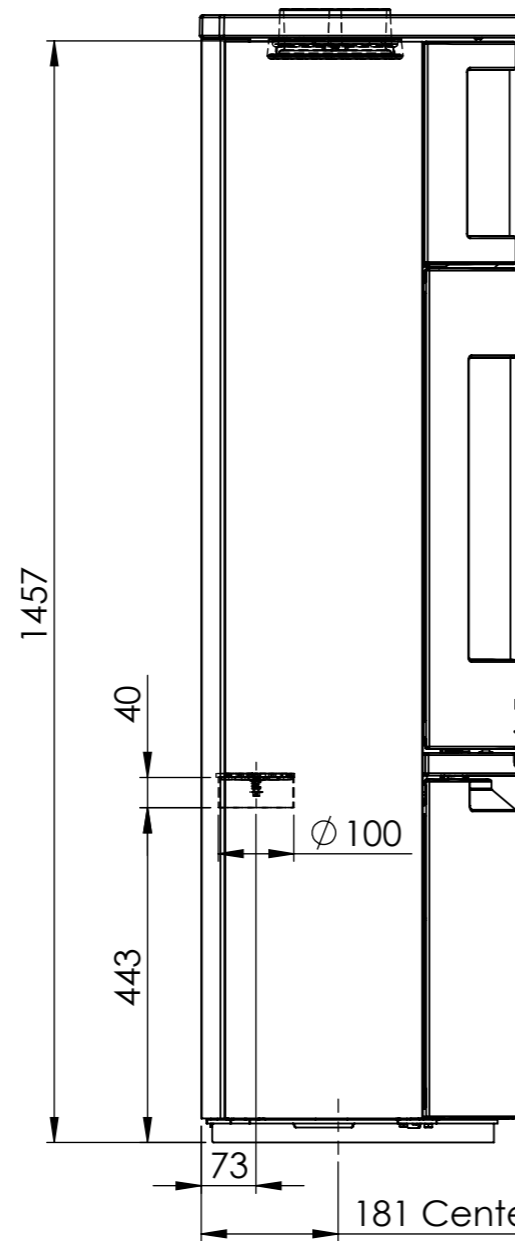

Serie	Scan-Line 900
Description	Baking oven steel / stone

The same data applies to Scan-Line 900B with glass front

	Casted top	Stone
<b>H</b>	1491	1511