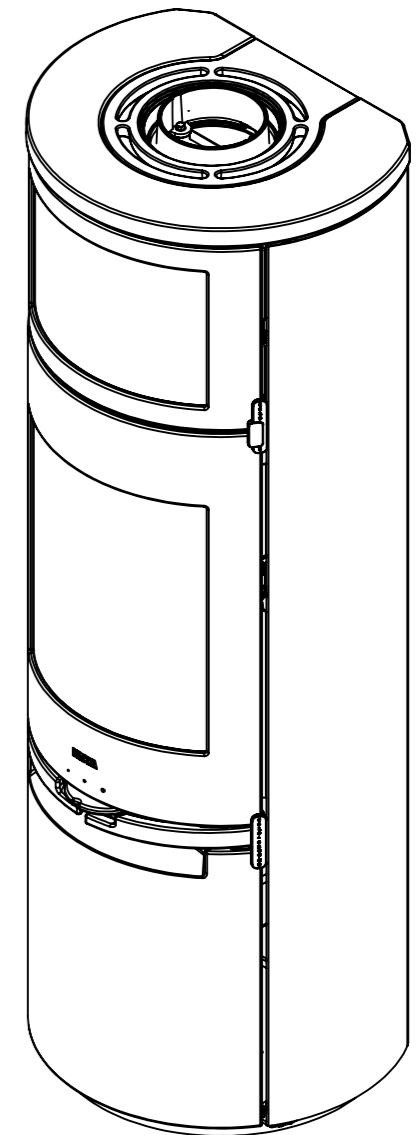

Serie	Scan-Line 900
Description	Baking oven steel / stone

The same data applies to Scan-Line 900B with glass front

	Casted top	Stone
<b>H</b>	1491	1511