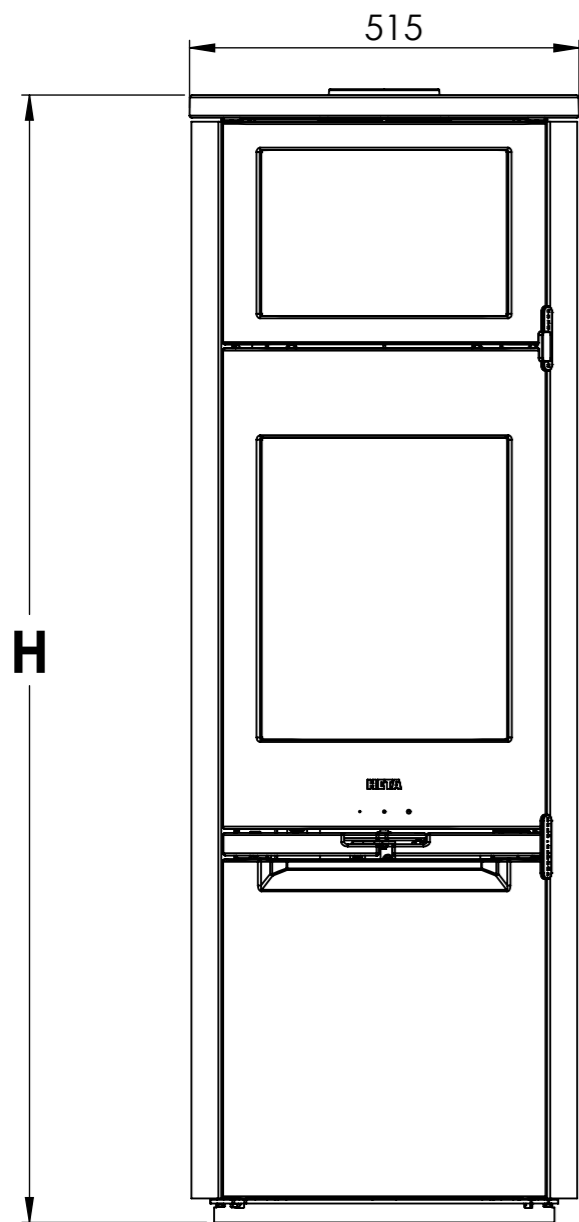

Serie	Scan-Line 900
Description	Baking oven steel / stone

The same data applies to Scan-Line 900B with glass front

	Casted top	Stone
<b>H</b>	1491	1511