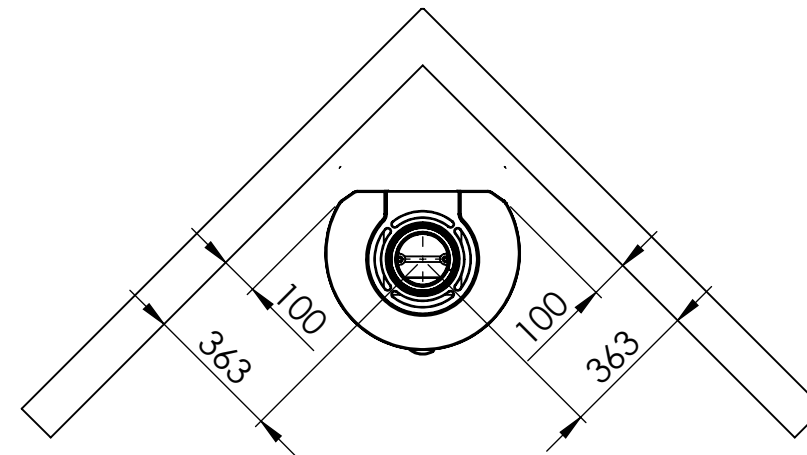

Serie	Scan-Line 900IT
Description	Baking oven steel / stone

The same data applies to Scan-Line 900ITB with glass front

	<b>Casted top</b>	<b>Stone</b>
<b>H</b>	1491	1511