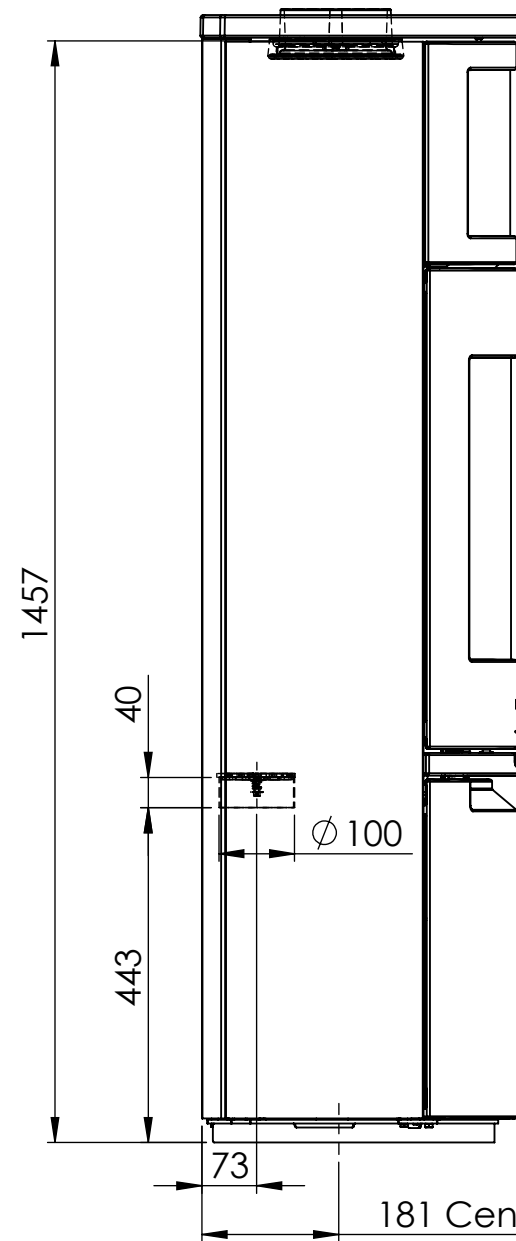

Serie	Scan-Line 900IT
Description	Baking oven steel / stone

The same data applies to Scan-Line 900ITB with glass front

	<b>Casted top</b>	<b>Stone</b>
<b>H</b>	1491	1511