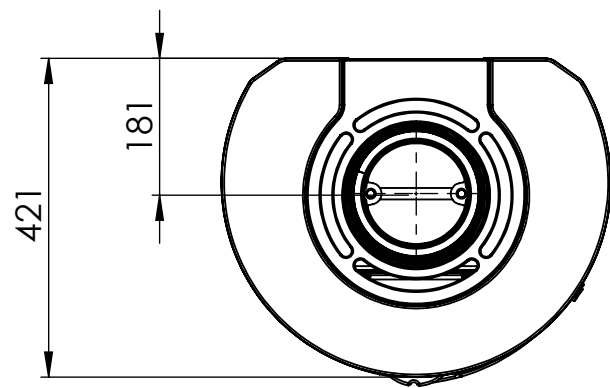

Serie	Scan-Line 900IT
Description	Baking oven steel / stone

The same data applies to Scan-Line 900ITB with glass front

	<b>Casted top</b>	<b>Stone</b>
<b>H</b>	1491	1511