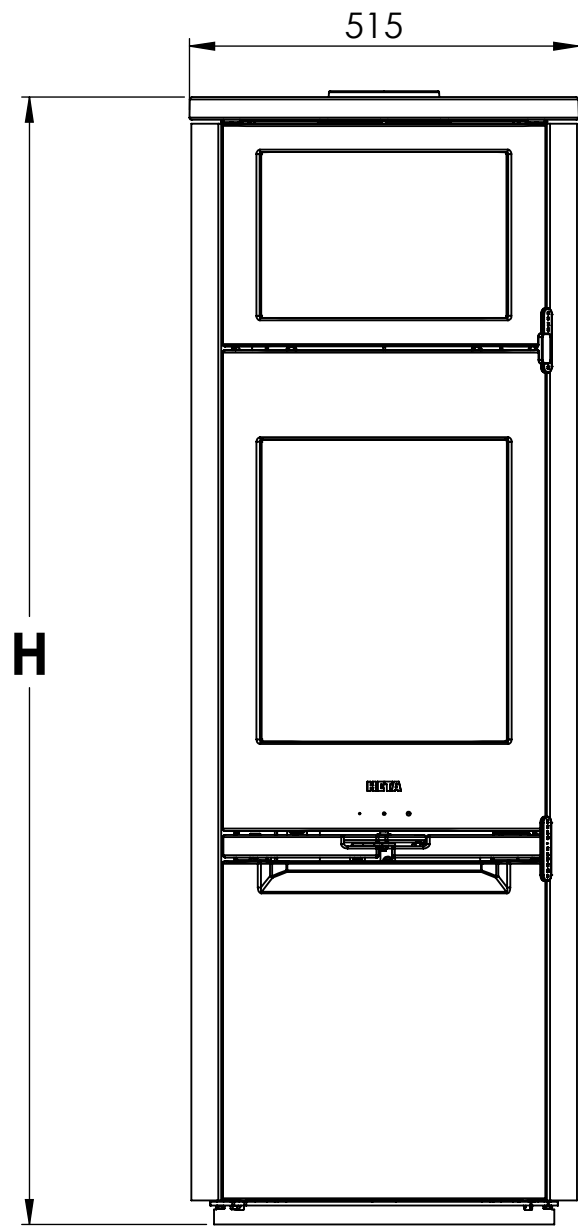

Serie	Scan-Line 900IT
Description	Baking oven steel / stone

The same data applies to Scan-Line 900ITB with glass front

	<b>Casted top</b>	<b>Stone</b>
<b>H</b>	1491	1511