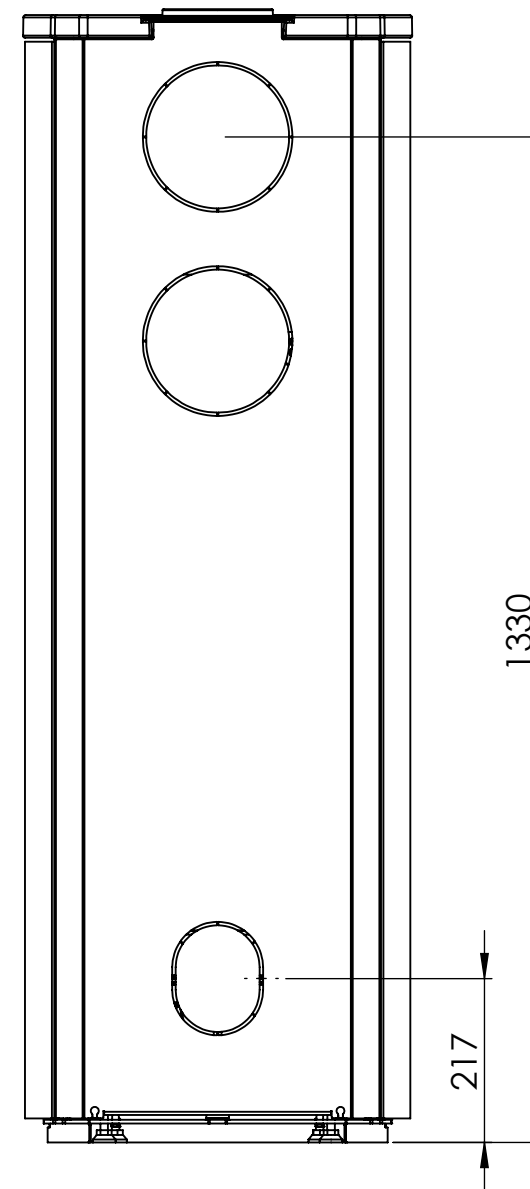

Serie	Scan-Line 900IT
Description	Baking oven steel / stone

The same data applies to Scan-Line 900ITB with glass front

	<b>Casted top</b>	<b>Stone</b>
<b>H</b>	1491	1511