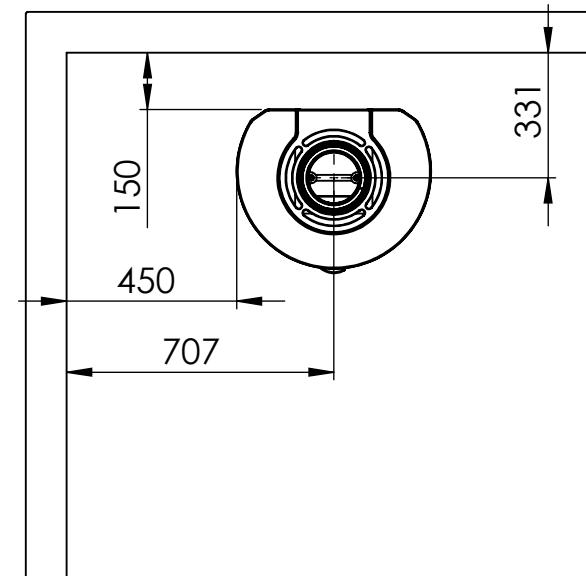

Serie	Scan-Line 900IT
Description	Baking oven steel / stone

The same data applies to Scan-Line 900ITB with glass front

	<b>Casted top</b>	<b>Stone</b>
<b>H</b>	1491	1511