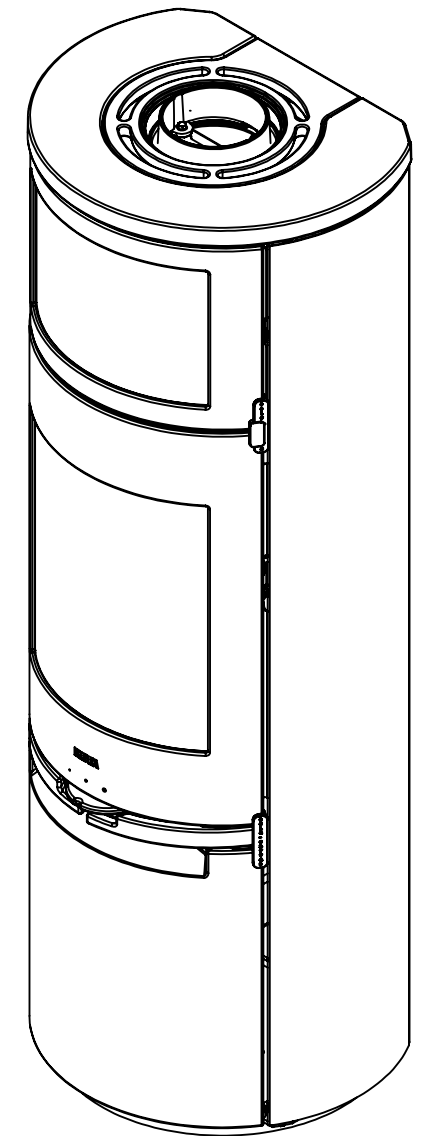

Serie	Scan-Line 900IT
Description	Baking oven steel / stone

The same data applies to Scan-Line 900ITB with glass front

	<b>Casted top</b>	<b>Stone</b>
<b>H</b>	1491	1511