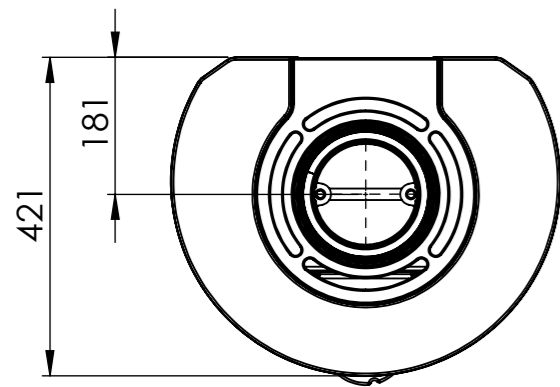

Serie	Scan-Line 900
Description	Baking oven steel / stone Side windows

The same data applies to
Scan-Line 900B with glass front

	Casted top	Stone
H	1491	1511

* 125 mm With insulation/ shielding of the flue gas connector