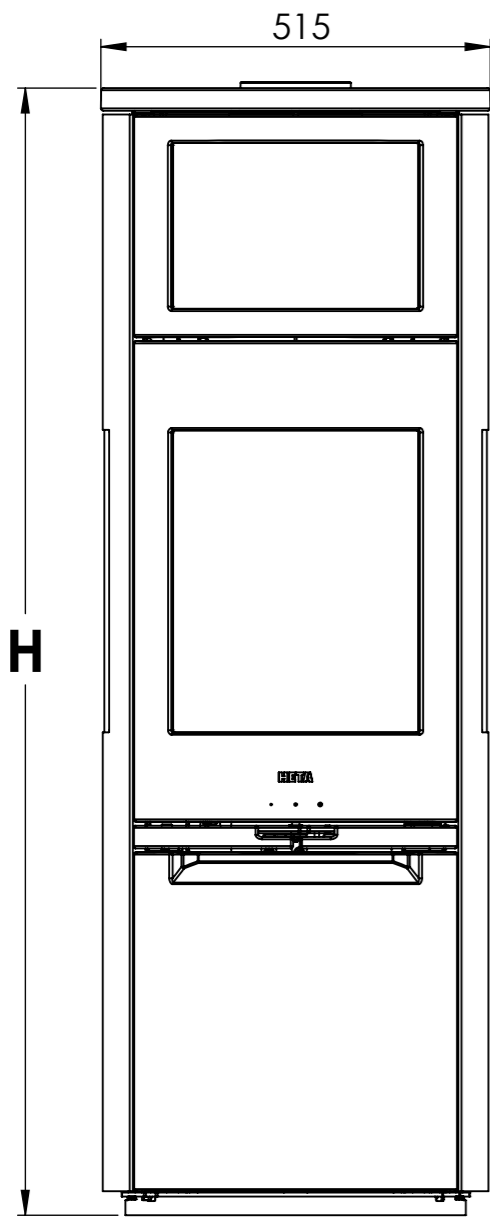

Serie	Scan-Line 900
Description	Baking oven steel / stone Side windows

The same data applies to
Scan-Line 900B with glass front

	Casted top	Stone
H	1491	1511

* 125 mm With insulation/ shielding of the flue gas connector