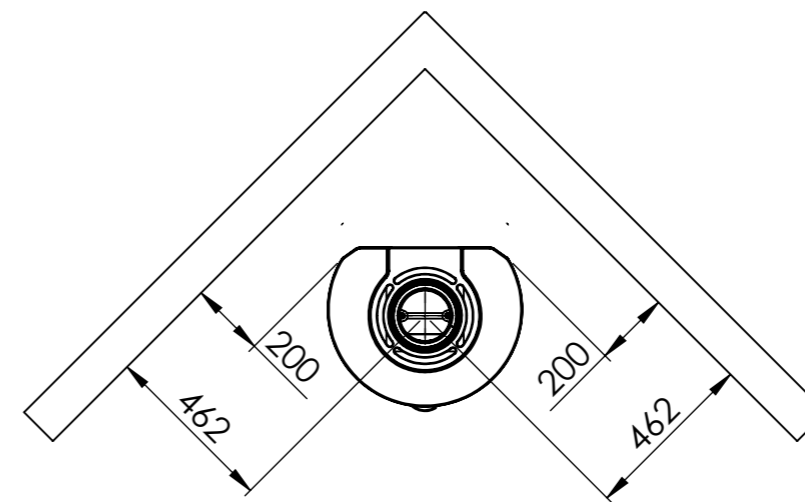

Serie	Scan-Line 900
Description	Baking oven steel / stone Side windows

The same data applies to
Scan-Line 900B with glass front

	Casted top	Stone
H	1491	1511

* 125 mm With insulation/ shielding of the flue gas connector