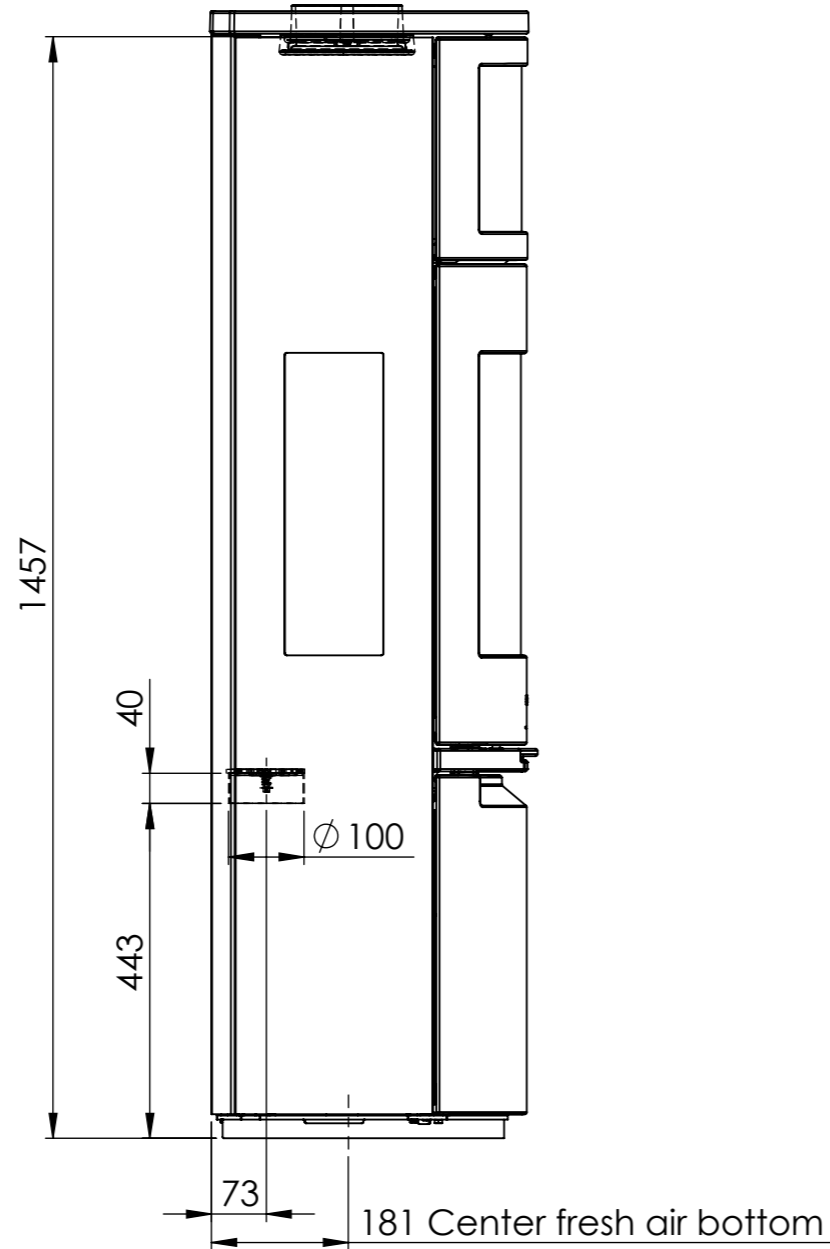

Serie	Scan-Line 900
Description	Baking oven steel / stone Side windows

The same data applies to
Scan-Line 900B with glass front

	Casted top	Stone
H	1491	1511

* 125 mm With insulation/ shielding of the flue gas connector