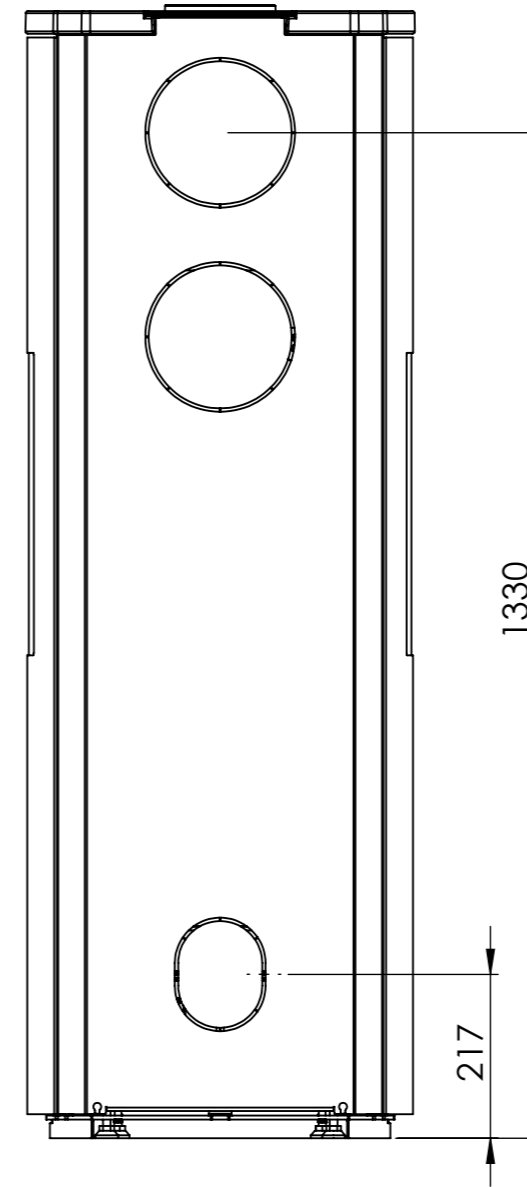

Serie	Scan-Line 900
Description	Baking oven steel / stone Side windows

The same data applies to
Scan-Line 900B with glass front

	Casted top	Stone
H	1491	1511

* 125 mm With insulation/ shielding of the flue gas connector