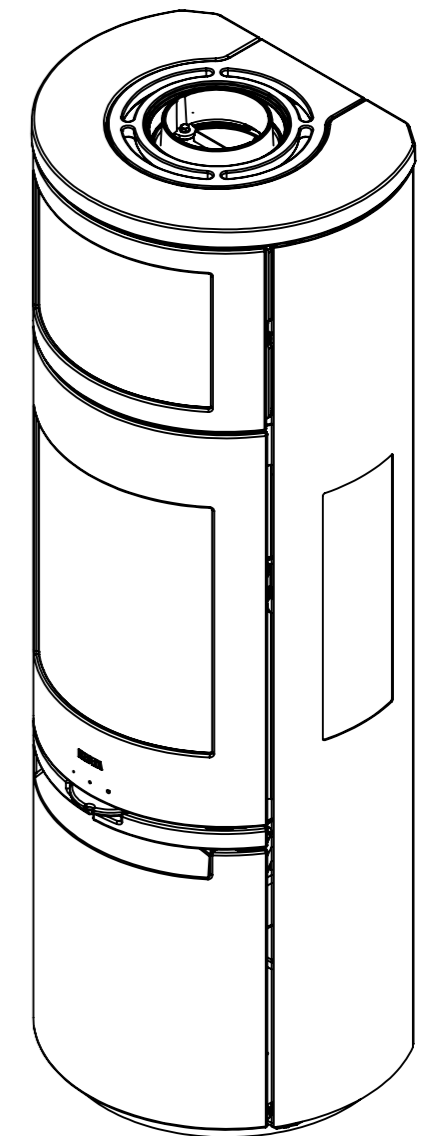

Serie	Scan-Line 900
Description	Baking oven steel / stone Side windows

The same data applies to
Scan-Line 900B with glass front

	Casted top	Stone
H	1491	1511

* 125 mm With insulation/ shielding of the flue gas connector