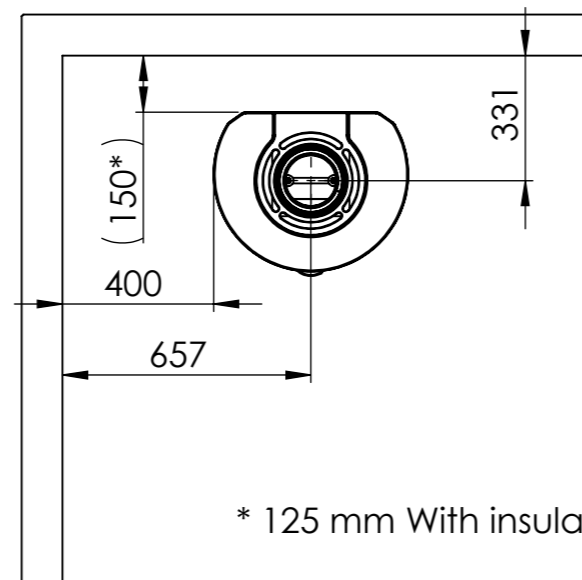

Serie	Scan-Line 900
Description	Baking oven steel / stone Side windows

The same data applies to
Scan-Line 900B with glass front

	Casted top	Stone
H	1491	1511

* 125 mm With insulation/ shielding of the flue gas connector